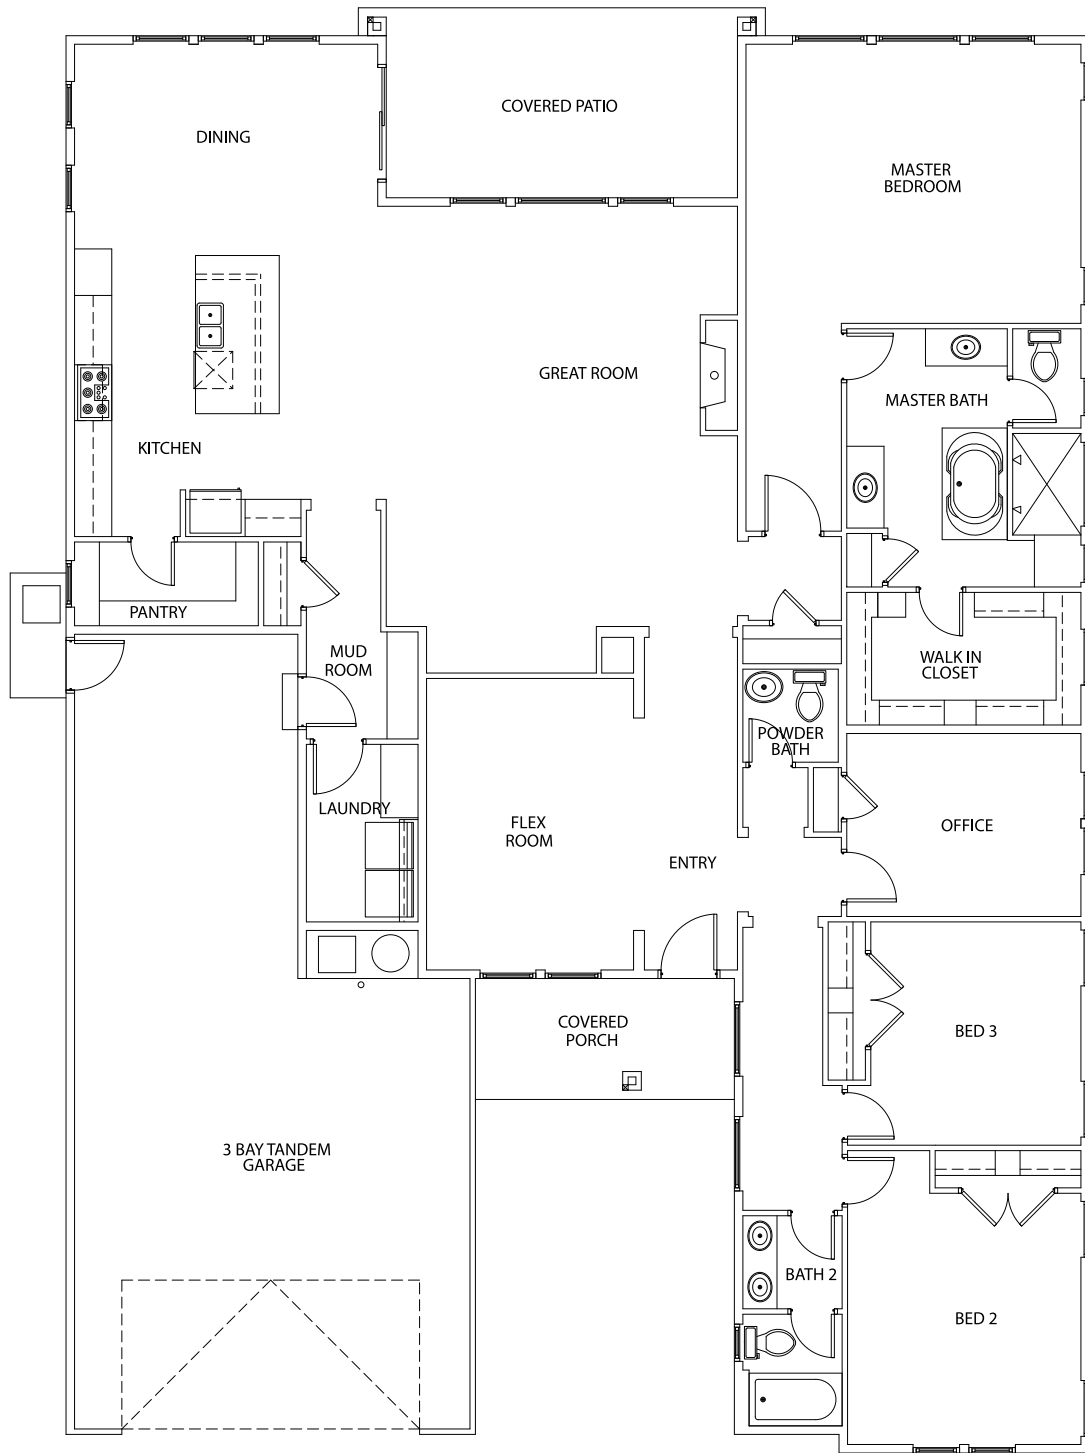

SAGEWOOD

 2856 SqFt

 3

 2.5

 3

 Flex + Office

FARMHOUSE - A

MODERN PRAIRIE - B

LAKEHOUSE - D

SUN VALLEY - F

SAGEWOOD

 2856 SqFt

 3

 2.5

 3

 Flex + Office

BoiseHunterHomes.com

Sagewood-09

BOISE HUNTER HOMES

Renderings, floor plans, and option details are for representational purposes only and are subject to community and field variations. See a New Home Specialist for details. Updated 1-23-20