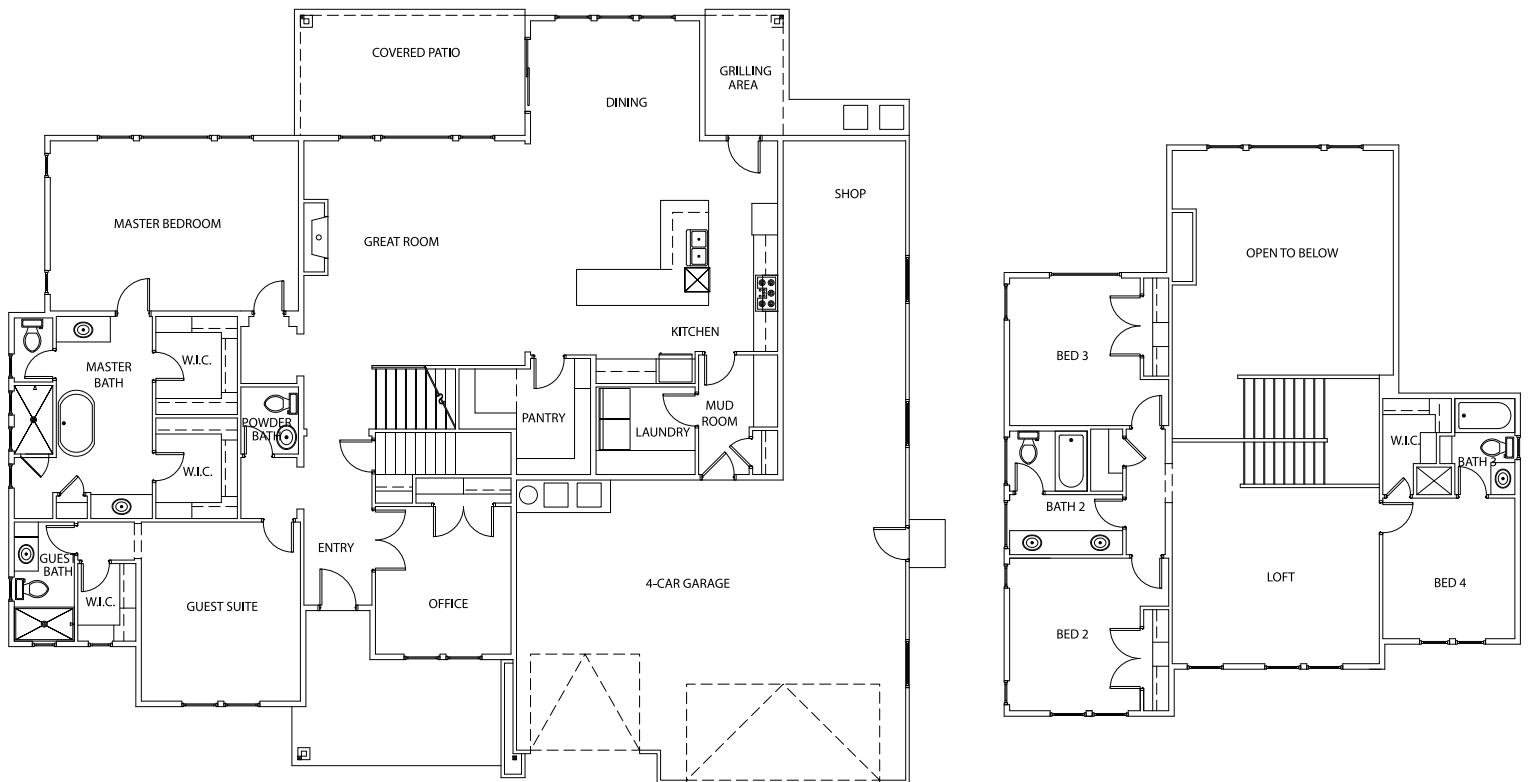

BOISE HUNTER
HOMES
BoiseHunterHomes.com

SKY MESA
DEREK SCHOUMAN | (208) 922-8075
DSchouman@BoiseHunterHomes.com

AMHERST MADISON
REAL ESTATE ADVISORS

Renderings, floor plans, and option details are for representational purposes only and are subject to field variations. See a New Home Specialist for details. Updated 12-11-19