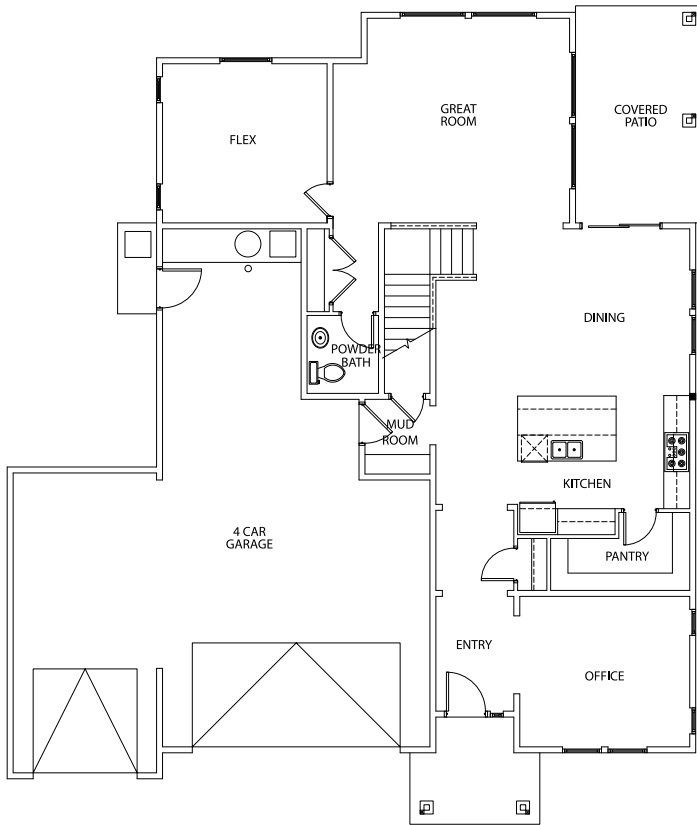

OWYHEE

 2917 SqFt

 3

 3.5

 4

 Office + Flex + Loft

2913 E. Renwick Ct.
\$491,575

AMHERST MADISON
REAL ESTATE ADVISORS