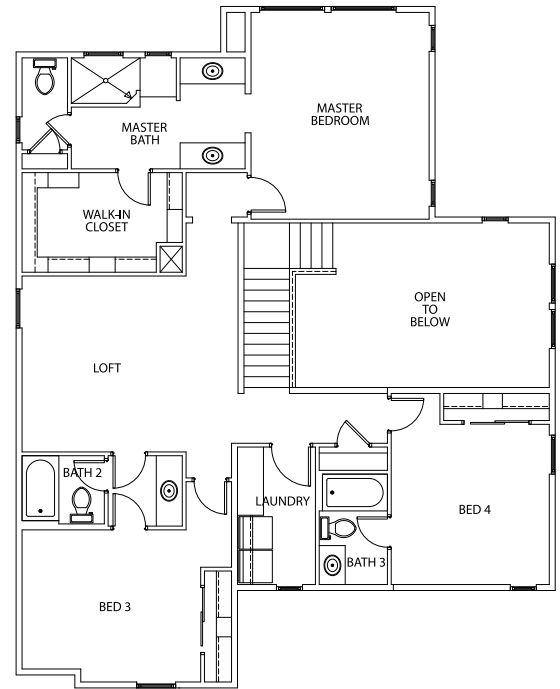

OWYHEE

 2917 SqFt

 3

 3.5

 4

 Office + Flex + Loft

2913 E. Renwick Ct.
\$491,575

AMHERST MADISON
REAL ESTATE ADVISORS