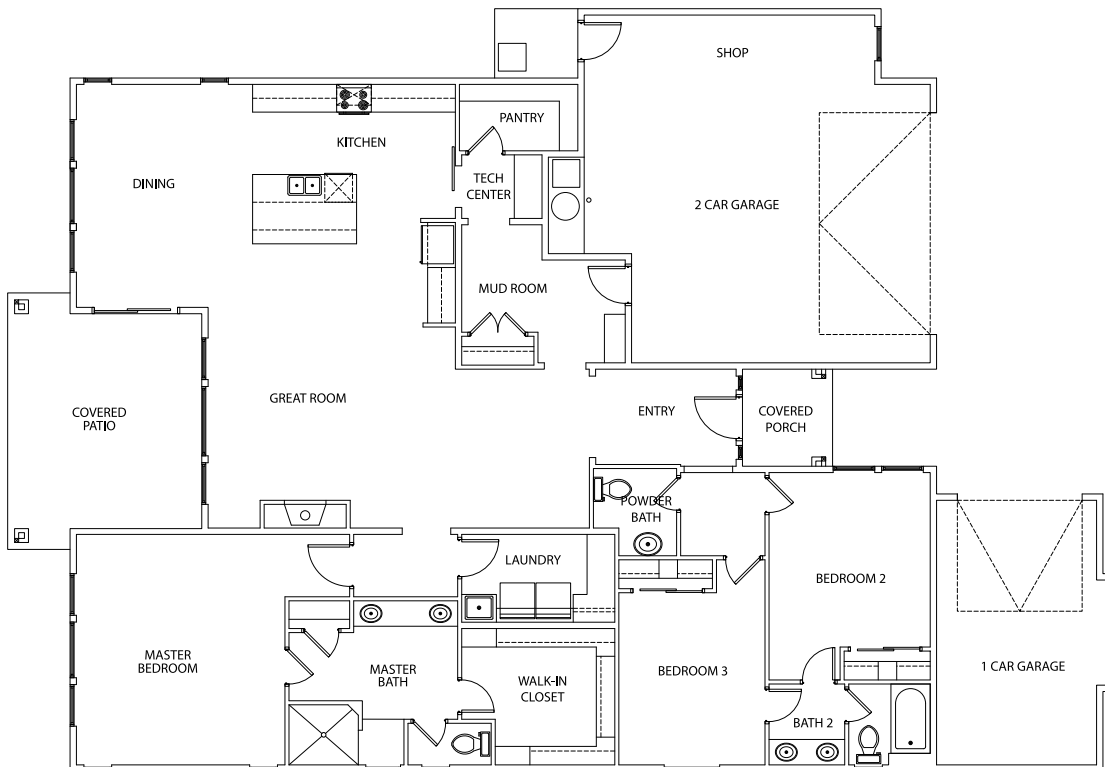

BONNEVILLE

 2360 SqFt

 3

 2.5

 3 + Shop Area

 Tech Center

2935 E. Renwick Ct.

\$450,812