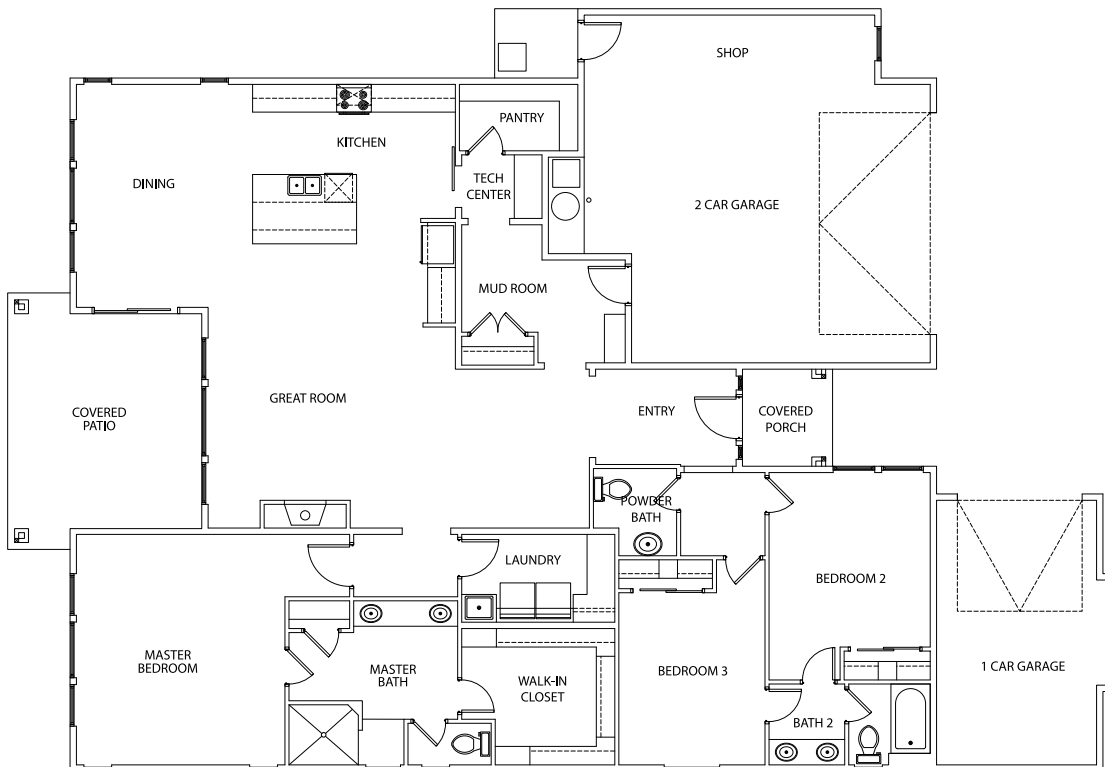

AMHERST MADISON
REAL ESTATE ADVISORS

BOISE HUNTER
HOMES
BoiseHunterHomes.com

DEREK SCHOUMAN | (208) 922-8075
DSchouman@BoiseHunterHomes.com

Renderings, floor plans, and option details are for representational purposes only and are subject to field variations. See a New Home Specialist for details. Updated 12-11-19