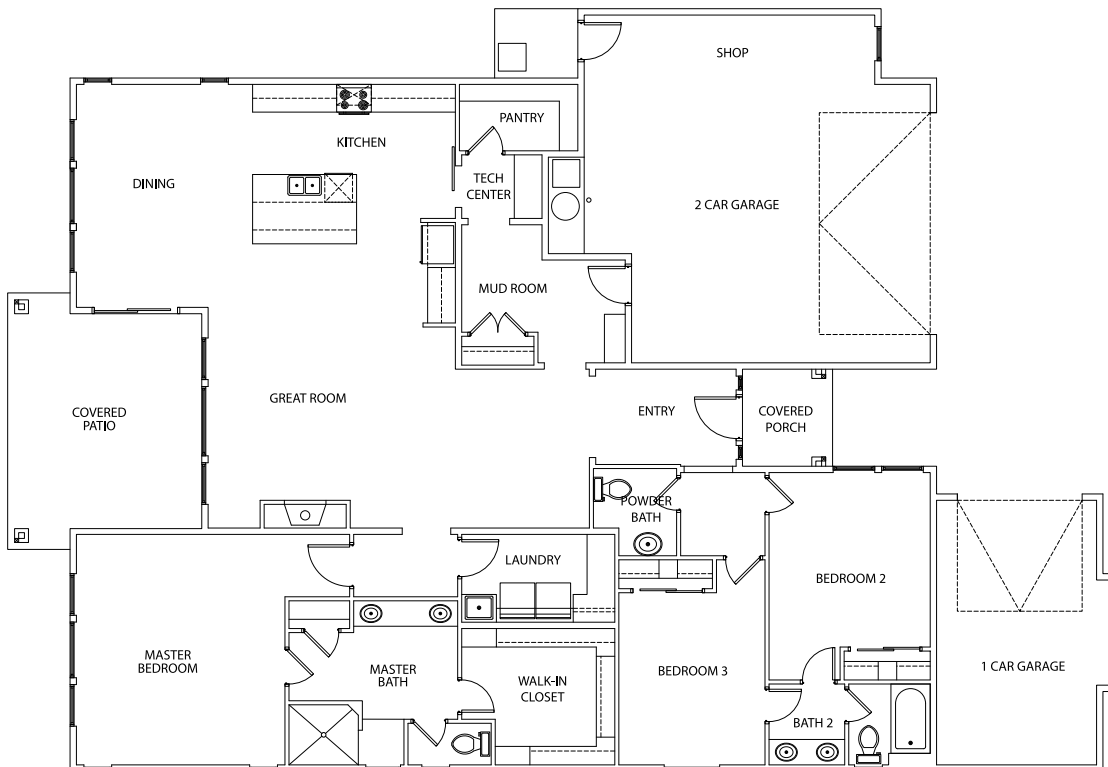

BONNEVILLE

 2360 SqFt

 3

 2.5

 3 + Shop Area

 Tech Center

2935 E. Renwick Ct.

\$449,900