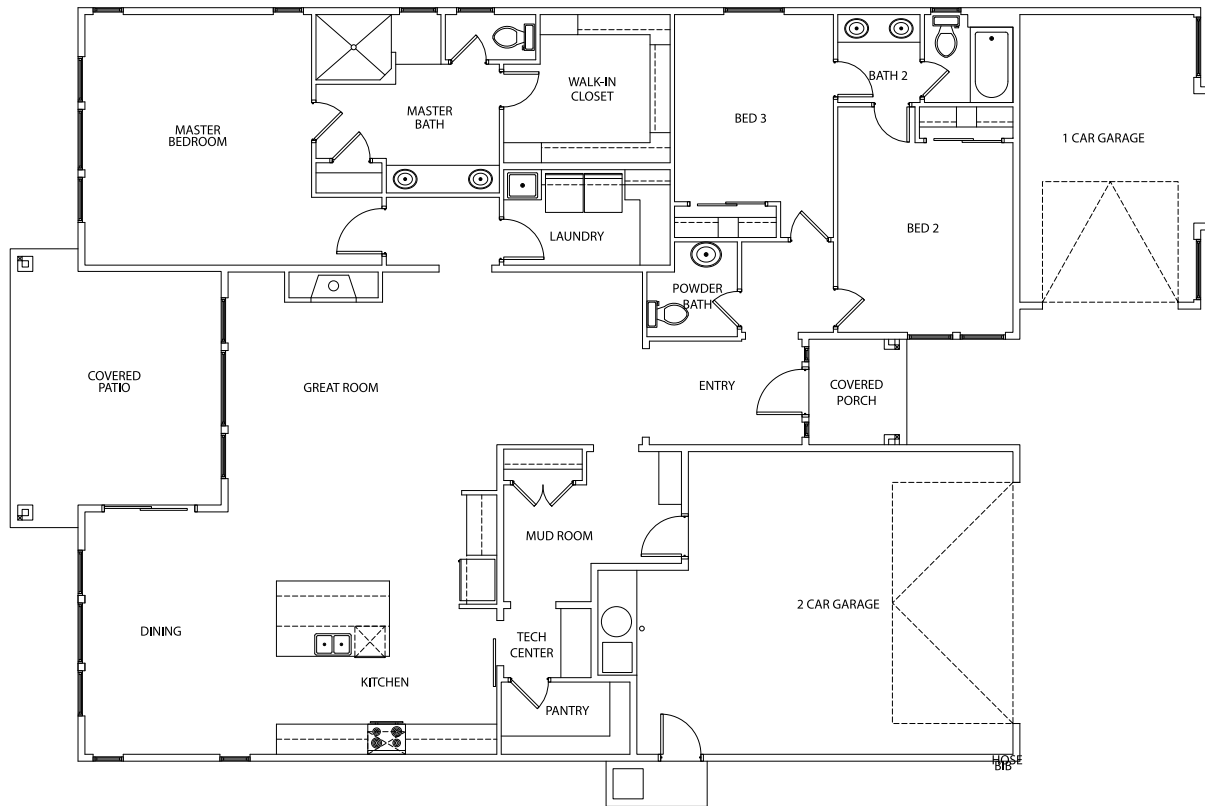

BONNEVILLE

 2360 SqFt

 3

 2.5

 3

 Tech Center

2869 E. Renwick Ct.

\$452,772