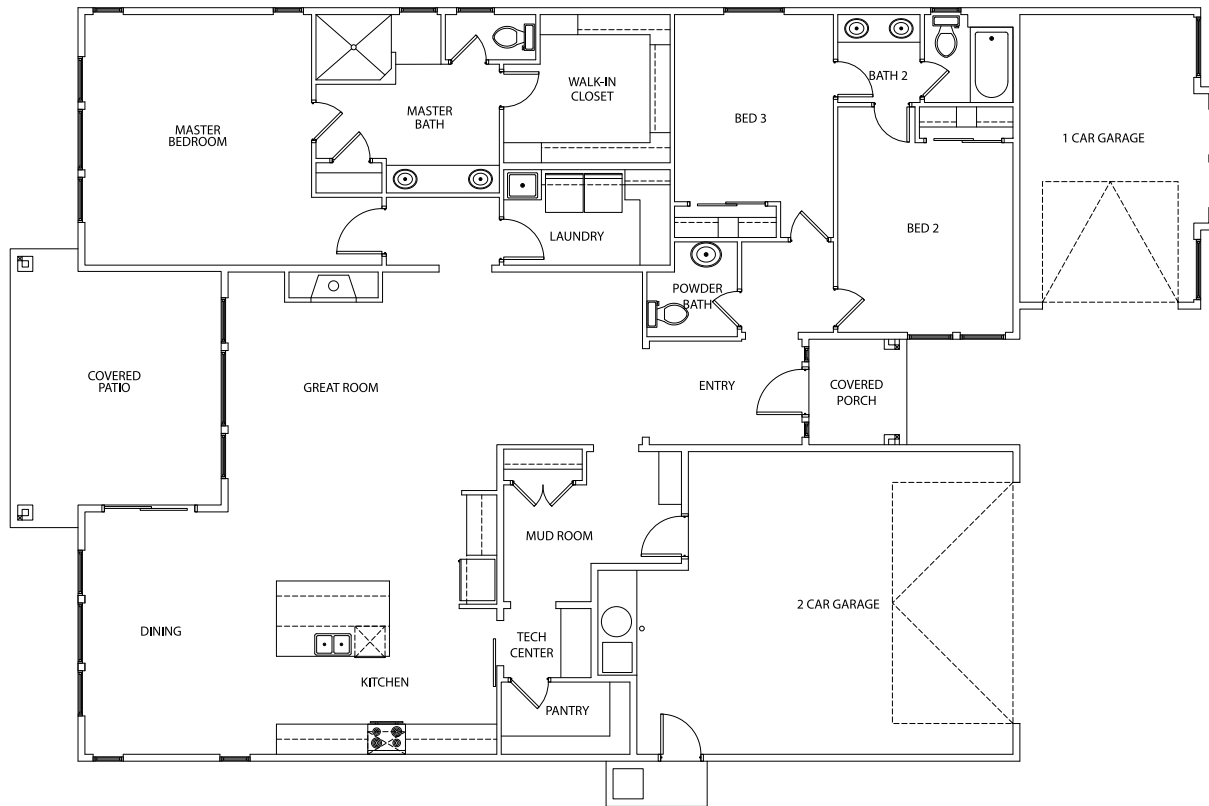

BONNEVILLE

🏠 2360 SqFt

🛏 3

🛁 2.5

🚗 3

📺 Tech Center

2869 E. Renwick Ct.

$452,772