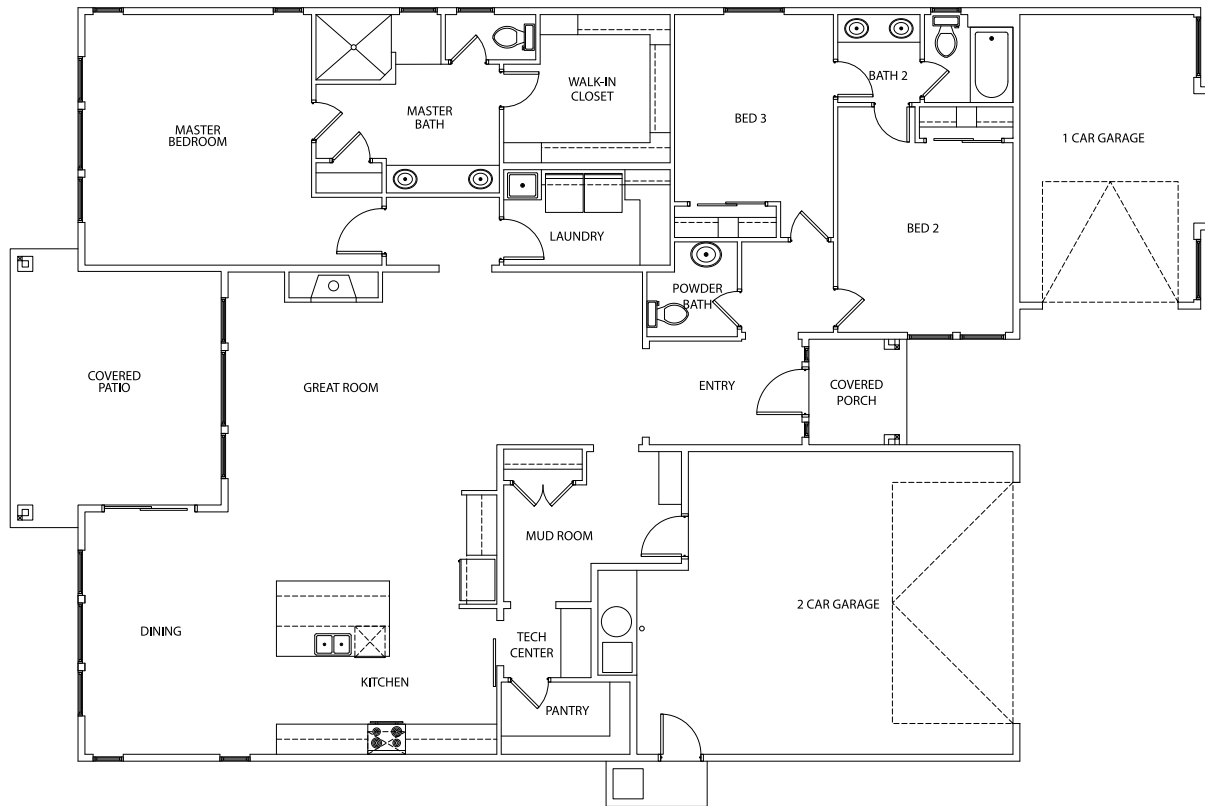

BONNEVILLE

 2360 SqFt

 3

 2.5

 3

 Tech Center

2869 E. Renwick Ct.

\$449,900