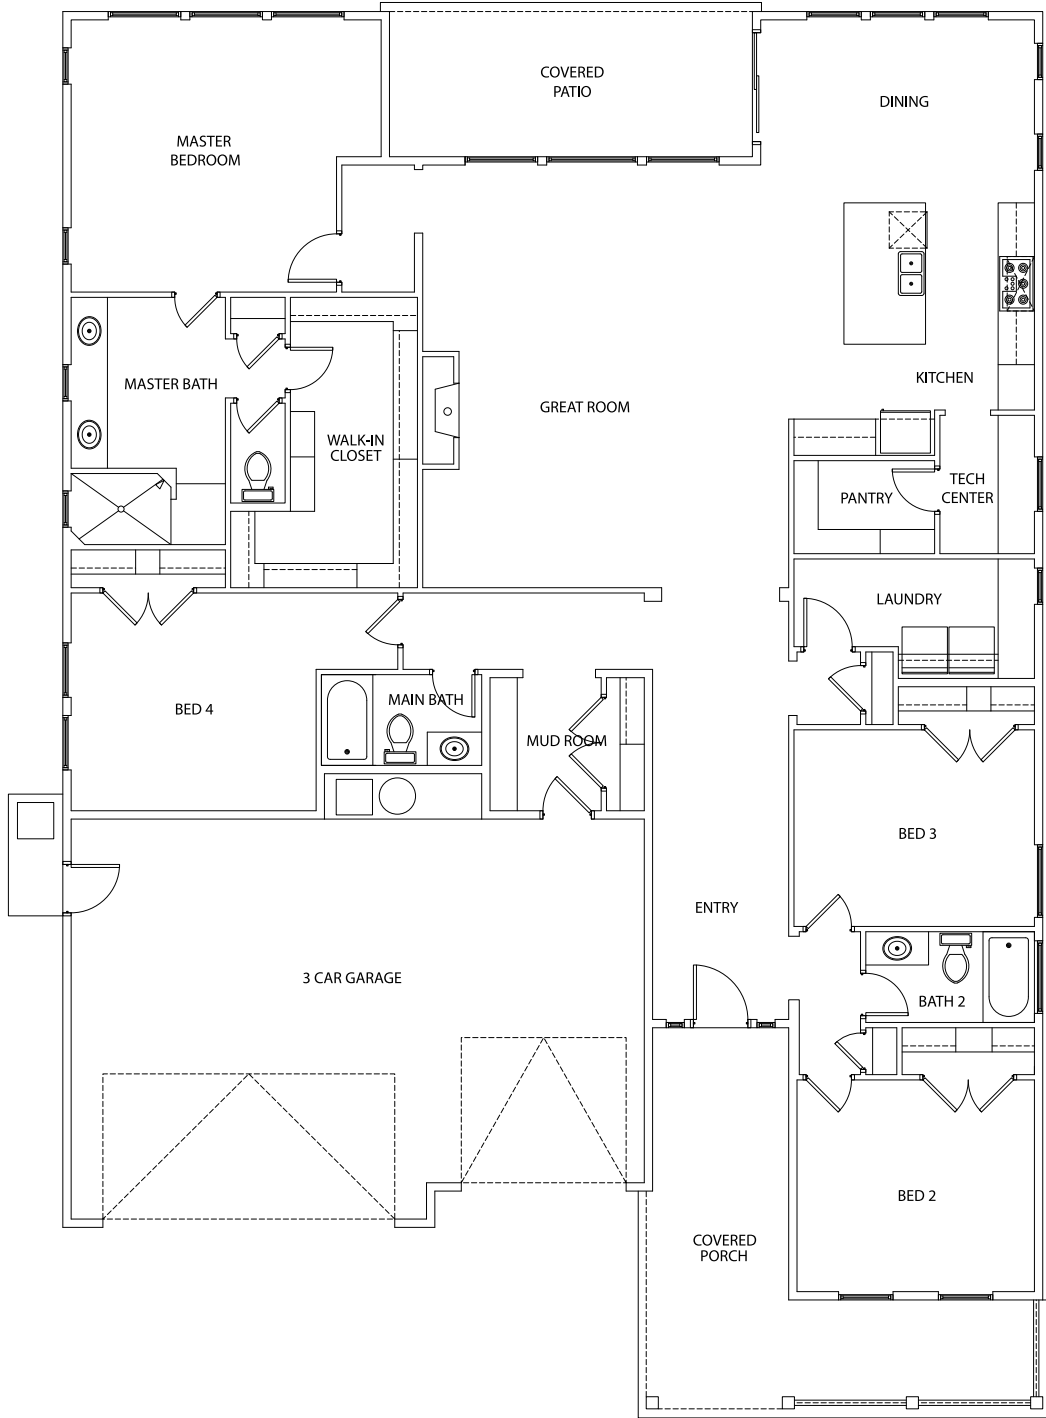

PINYON

 2684 SqFt

 4

 3

 3

 Tech Center

FARMHOUSE - A

MID CENTURY - E

PINYON

 2684 SqFt

 4

 3

 3

 Tech Center

BoiseHunterHomes.com

Pinyon - 2