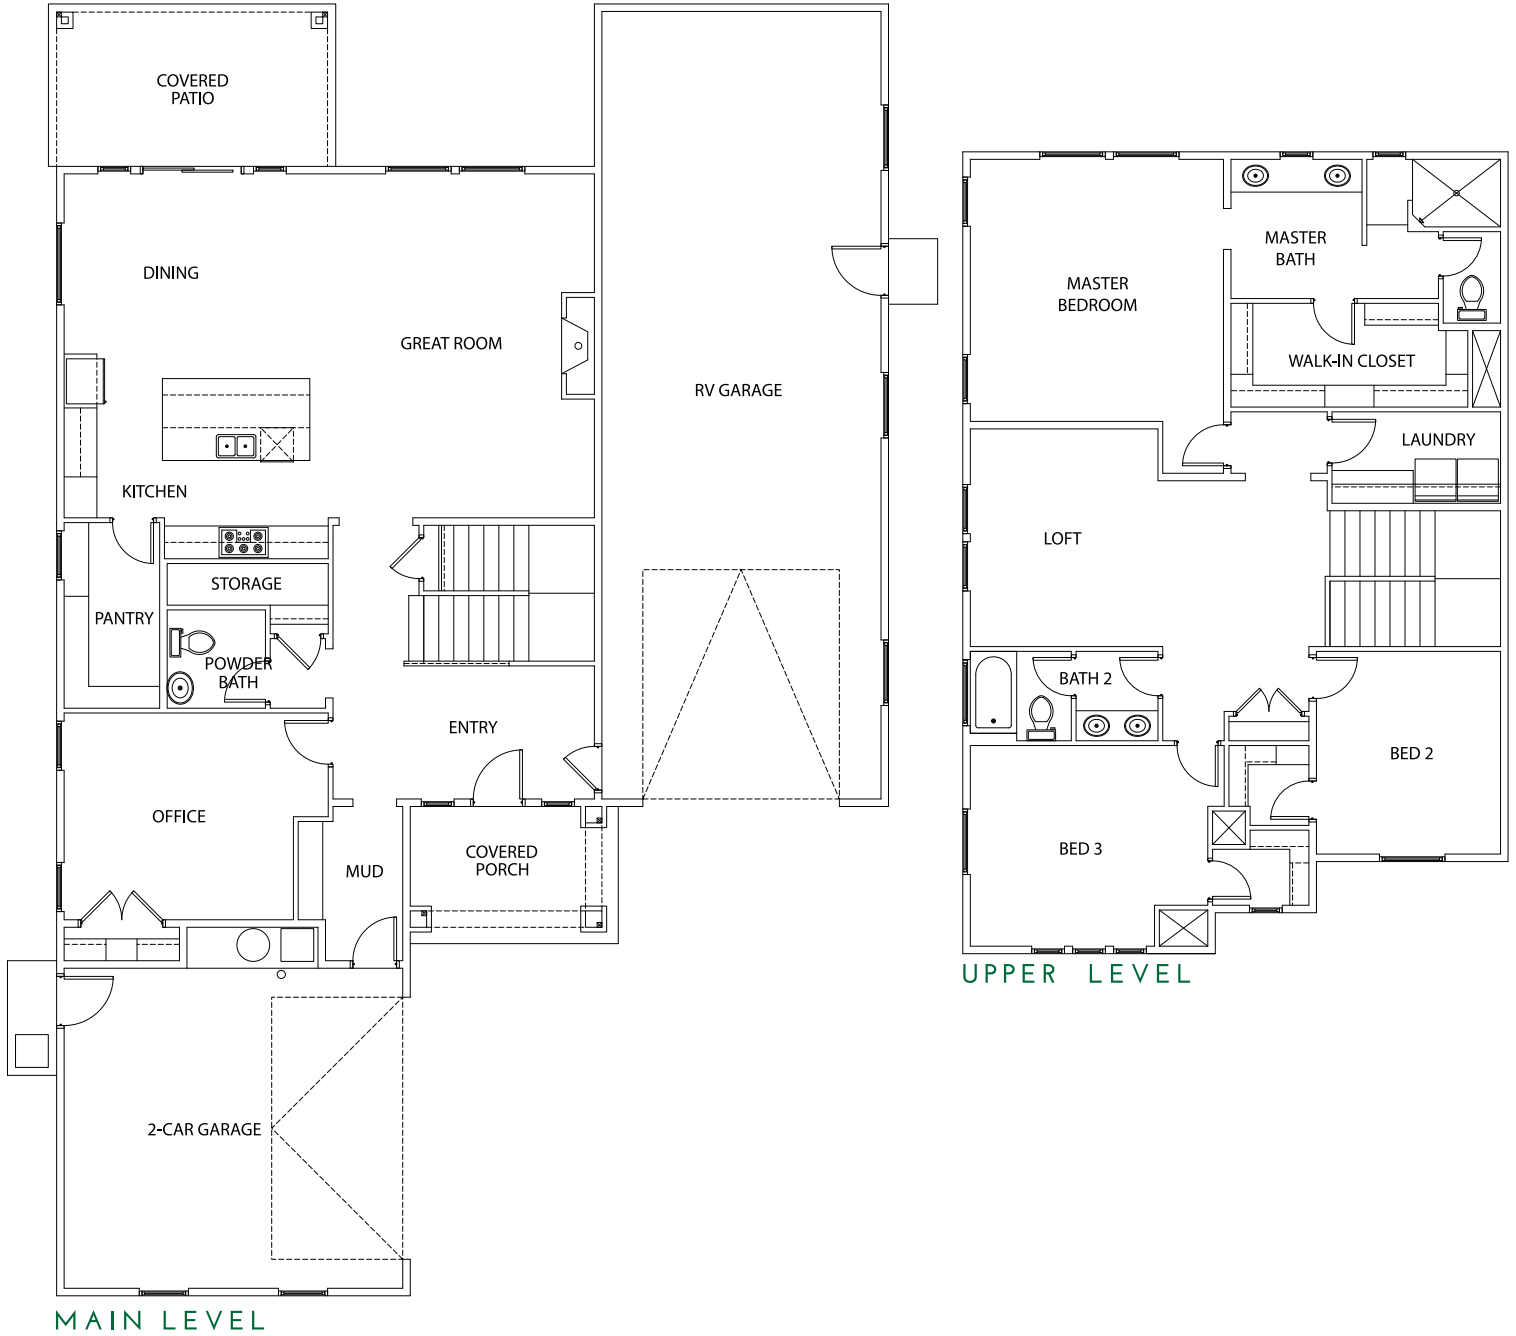

LEMHI

 2952 SqFt

 3

 2.5

 2 + RV

 Office + Loft

CRAFTSMAN - L

MID CENTURY - E

LEMHI

 2952 SqFt

 3

 2.5

 2 + RV

 Office + Loft

BoiseHunterHomes.com

Lemhi - 3