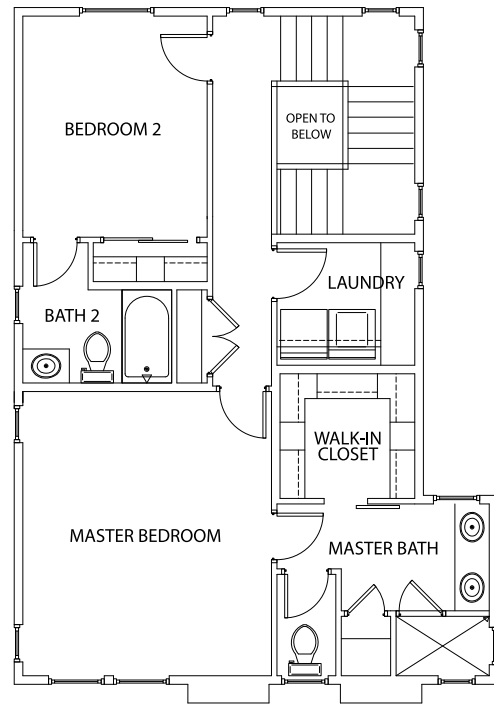

SYCAMORE

3

3.5

2

Tech Center

FARMHOUSE - 1863 SqFt

RANCH - 1882 SqFt

URBAN - 1889 SqFt

SYCAMORE

MAIN LEVEL

UPPER LEVEL

Farmhouse Base Plan Floorplan

BOISE HUNTER HOMES