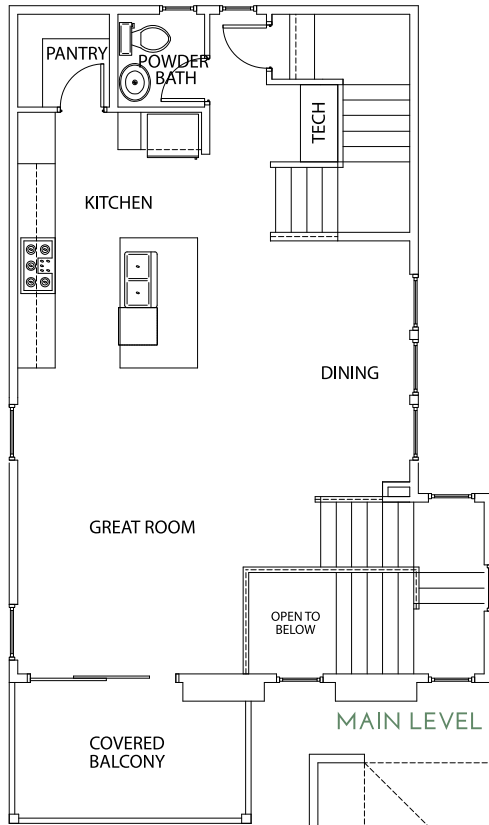

SYCAMORE

3

3.5

2

Tech Center

FARMHOUSE - 1863 SqFt

RANCH - 1882 SqFt

URBAN - 1889 SqFt

SYCAMORE

MAIN LEVEL

UPPER LEVEL

Farmhouse Base Plan Floorplan

BOISE HUNTER HOMES