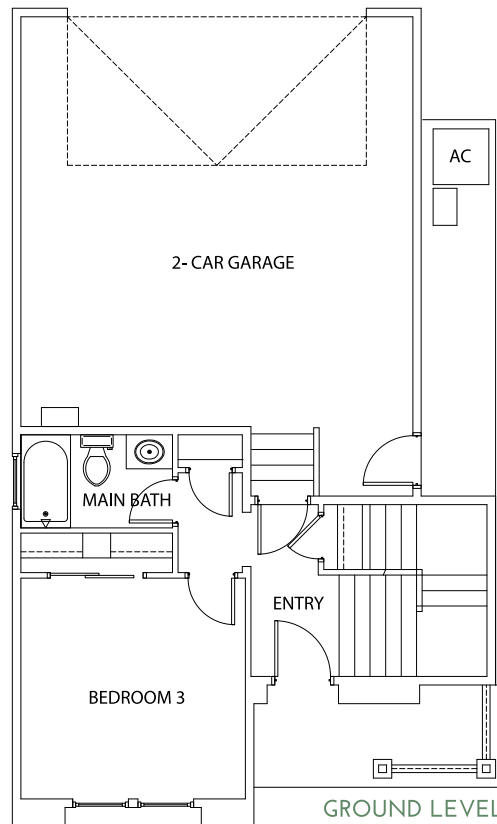

SYCAMORE

3

3.5

2

Tech Center

FARMHOUSE - 1863 SqFt

RANCH - 1882 SqFt

URBAN - 1889 SqFt

SYCAMORE

MAIN LEVEL

UPPER LEVEL

Farmhouse Base Plan Floorplan

BOISE HUNTER HOMES