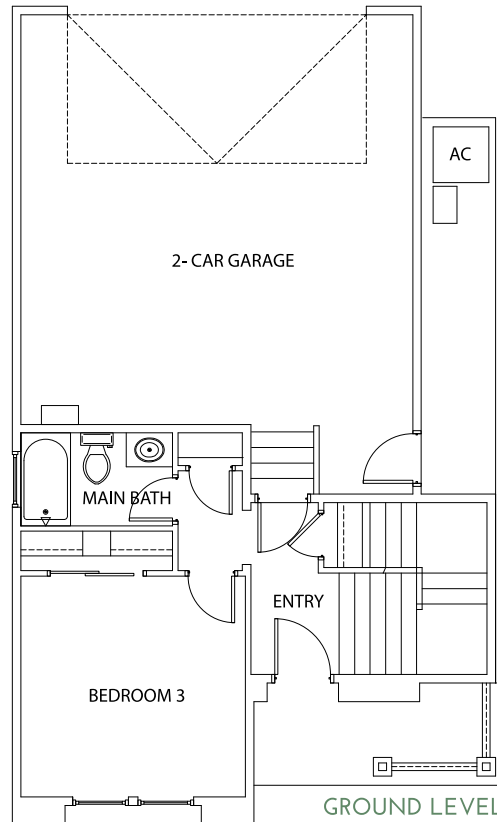

SYCAMORE

FARMHOUSE - 1863 SqFt

RANCH - 1882 SqFt

URBAN - 1889 SqFt

TIMBER SQUARE
AT HARRIS RANCH

Lacey Crawford | (208) 572-9037
LCrawford@BoiseHunterHomes.com

SYCAMORE

MAIN LEVEL

UPPER LEVEL

GROUND LEVEL

Farmhouse Base Plan Floorplan

BOISE HUNTER HOMES