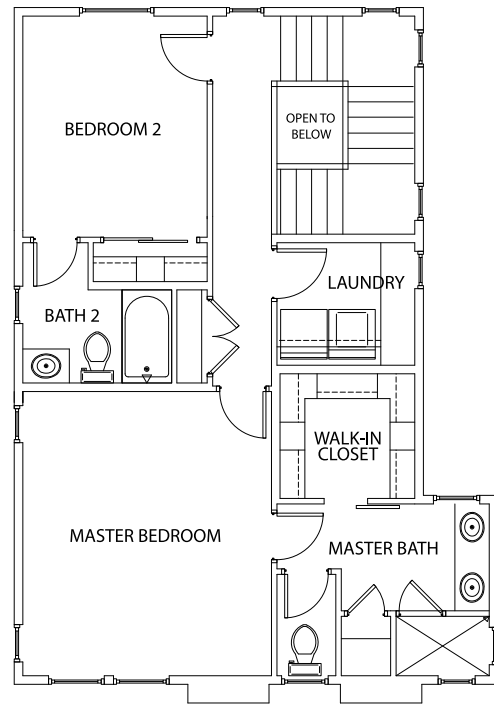

SYCAMORE

FARMHOUSE - 1863 SqFt

RANCH - 1882 SqFt

URBAN - 1889 SqFt

TIMBER SQUARE
AT HARRIS RANCH

Lacey Crawford | (208) 572-9037
LCrawford@BoiseHunterHomes.com

SYCAMORE

MAIN LEVEL

UPPER LEVEL

GROUND LEVEL

Farmhouse Base Plan Floorplan

BOISE HUNTER HOMES