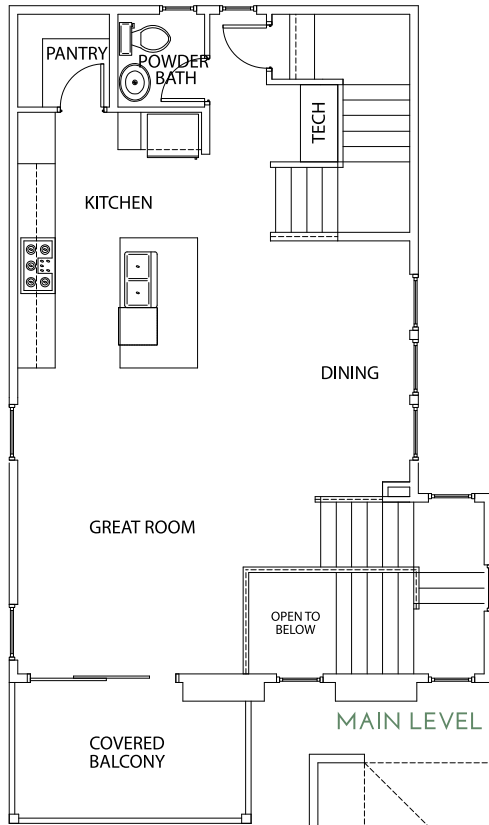

SYCAMORE

FARMHOUSE - 1863 SqFt

RANCH - 1882 SqFt

URBAN - 1889 SqFt

TIMBER SQUARE
AT HARRIS RANCH

Lacey Crawford | (208) 572-9037
LCrawford@BoiseHunterHomes.com

SYCAMORE

MAIN LEVEL

UPPER LEVEL

GROUND LEVEL

Farmhouse Base Plan Floorplan

BOISE HUNTER HOMES