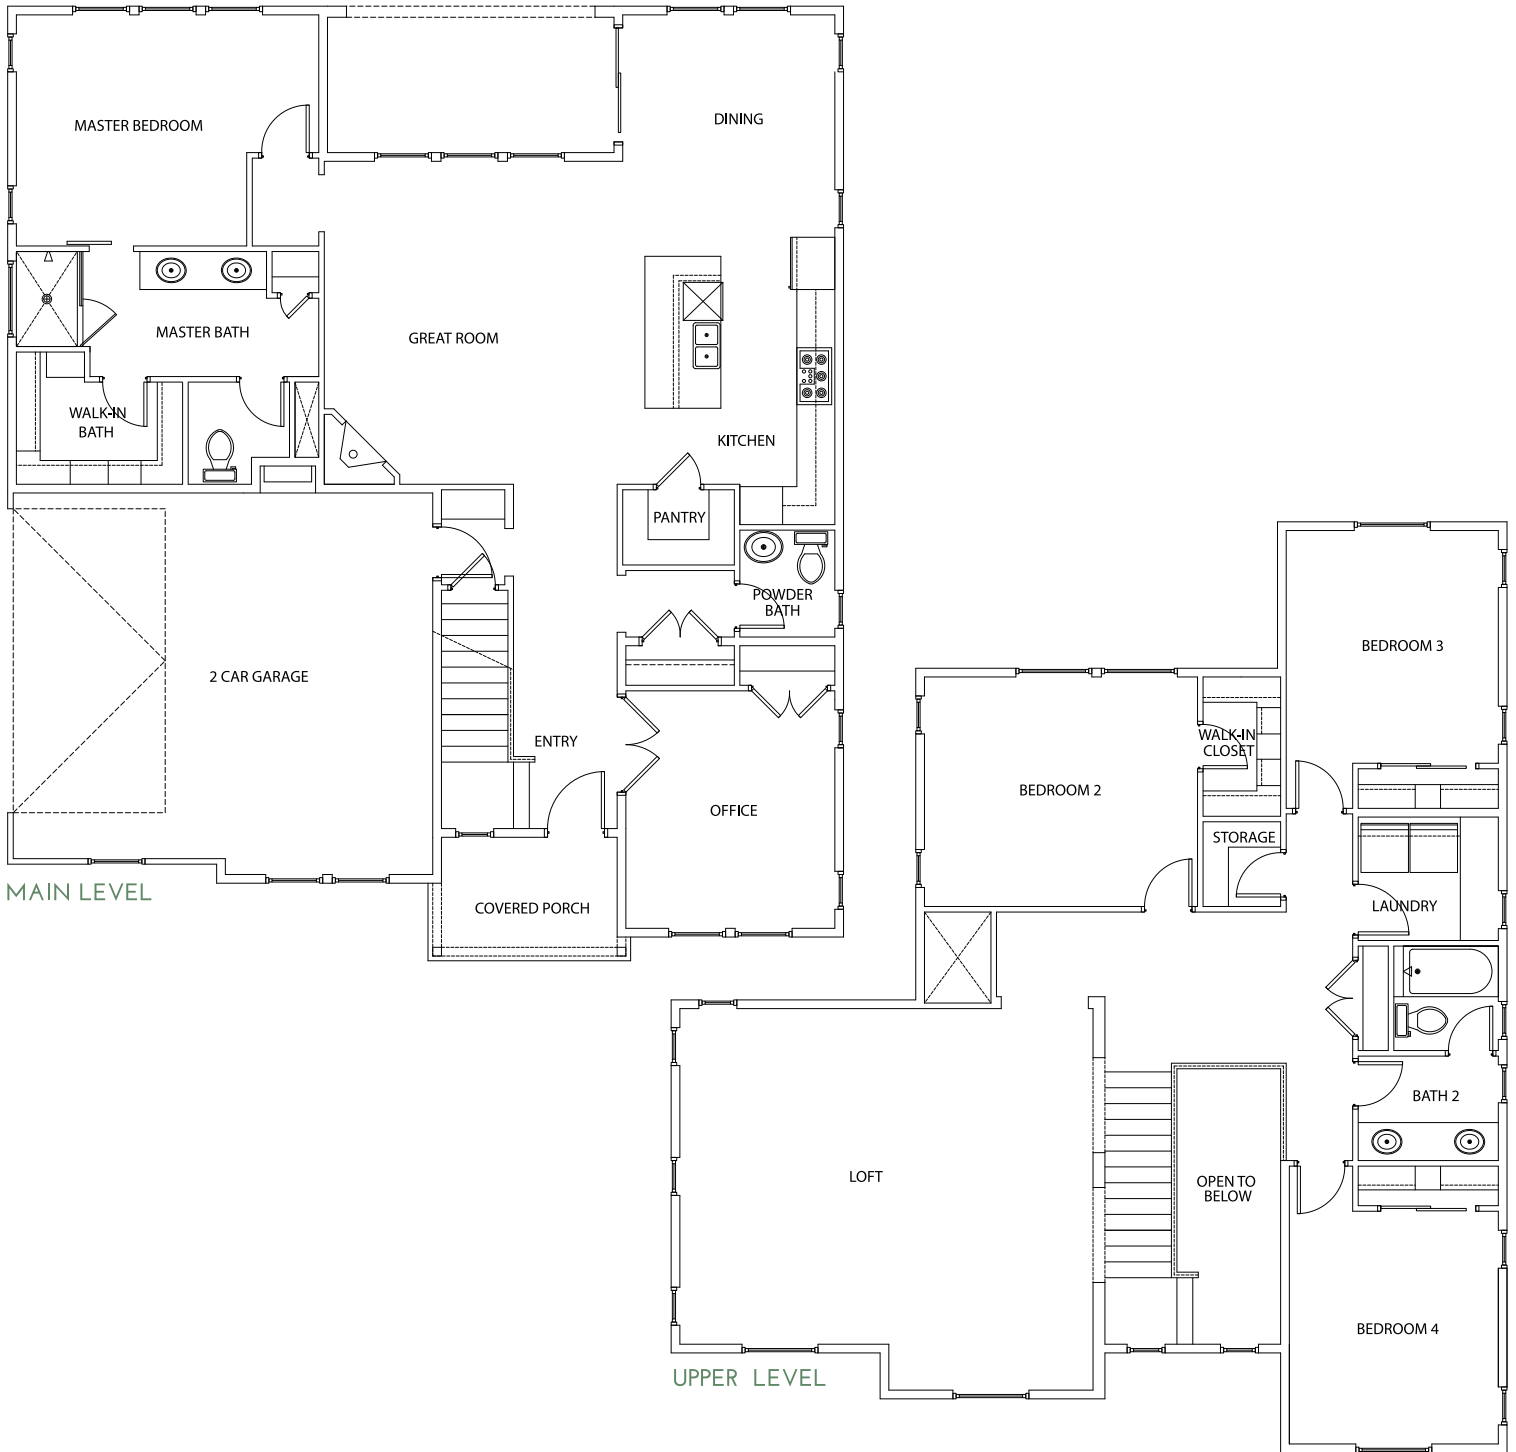

SPRUCE

4

2.5

2

Office + Loft

FARMHOUSE - 2873 SqFt

RANCH - 2946 SqFt

COLONIAL - 2869 SqFt

SPRUCE

4

2.5

2

Office + Loft

Colonial Base Plan Floorplan

BOISE HUNTER HOMES

Renderings, floor plans, and option details are for representational purposes only and are subject to field variations. See a New Home Specialist for details. Updated 8-29-19