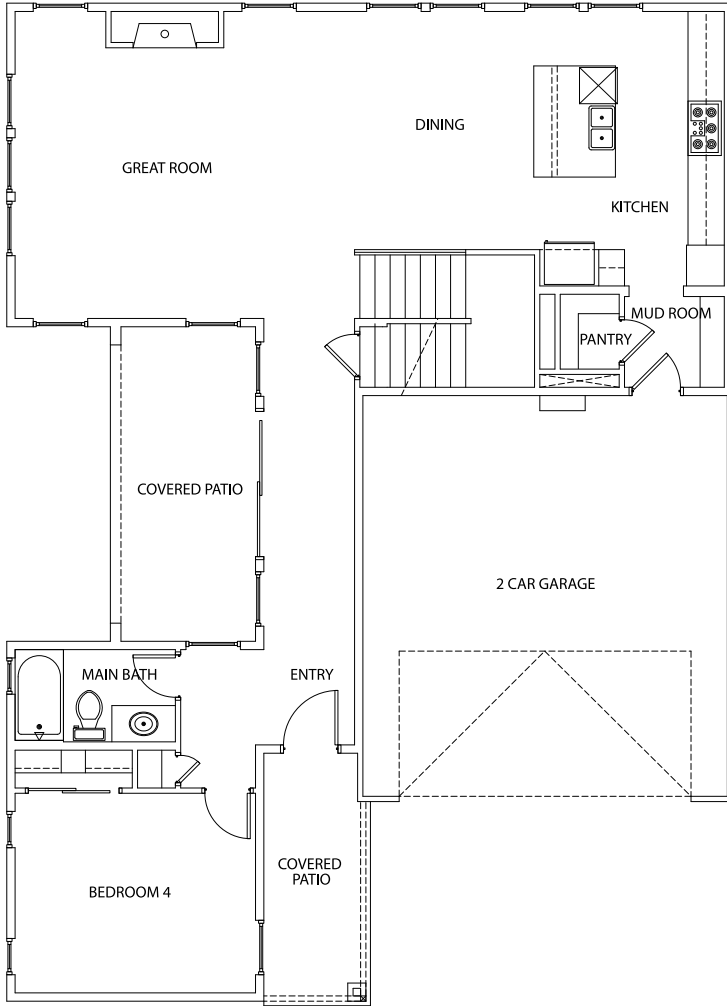

MAPLE

FARMHOUSE - 2778 SqFt

COLONIAL - 2778 SqFt

MAPLE

MAIN LEVEL

UPPER LEVEL

Farmhouse Base Plan Floorplan

BOISE HUNTER HOMES

Renderings, floor plans, and option details are for representational purposes only and are subject to field variations. See a New Home Specialist for details. Updated 5-30-19