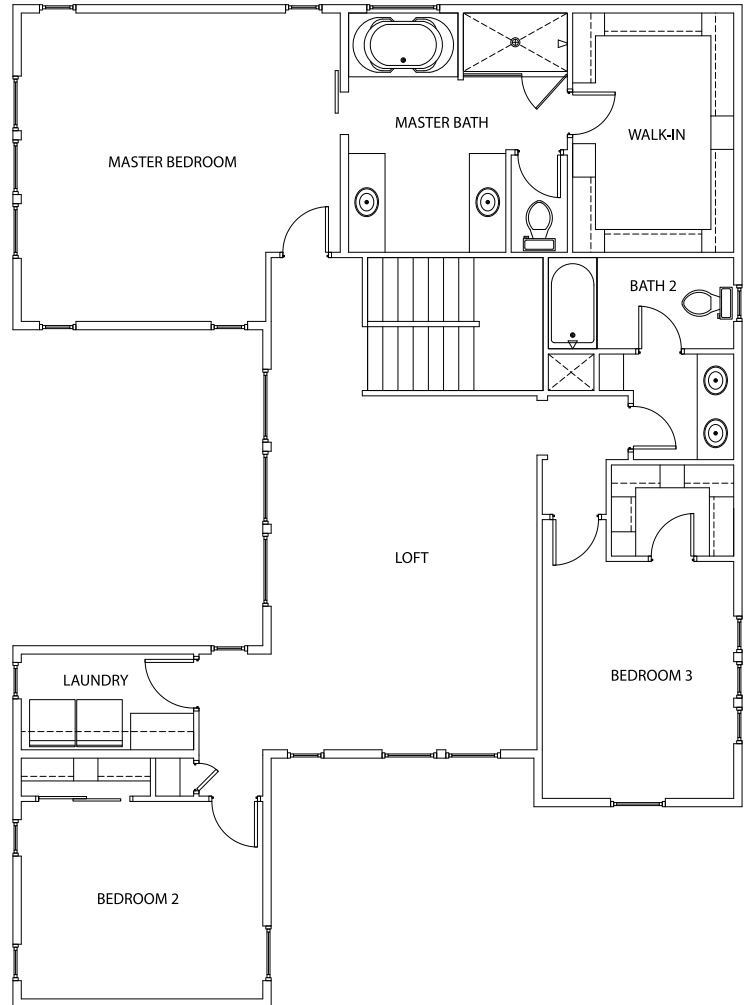

MAPLE

FARMHOUSE - 2778 SqFt

COLONIAL - 2778 SqFt

MAPLE

MAIN LEVEL

UPPER LEVEL

Farmhouse Base Plan Floorplan

BOISE HUNTER HOMES

Renderings, floor plans, and option details are for representational purposes only and are subject to field variations. See a New Home Specialist for details. Updated 5-30-19