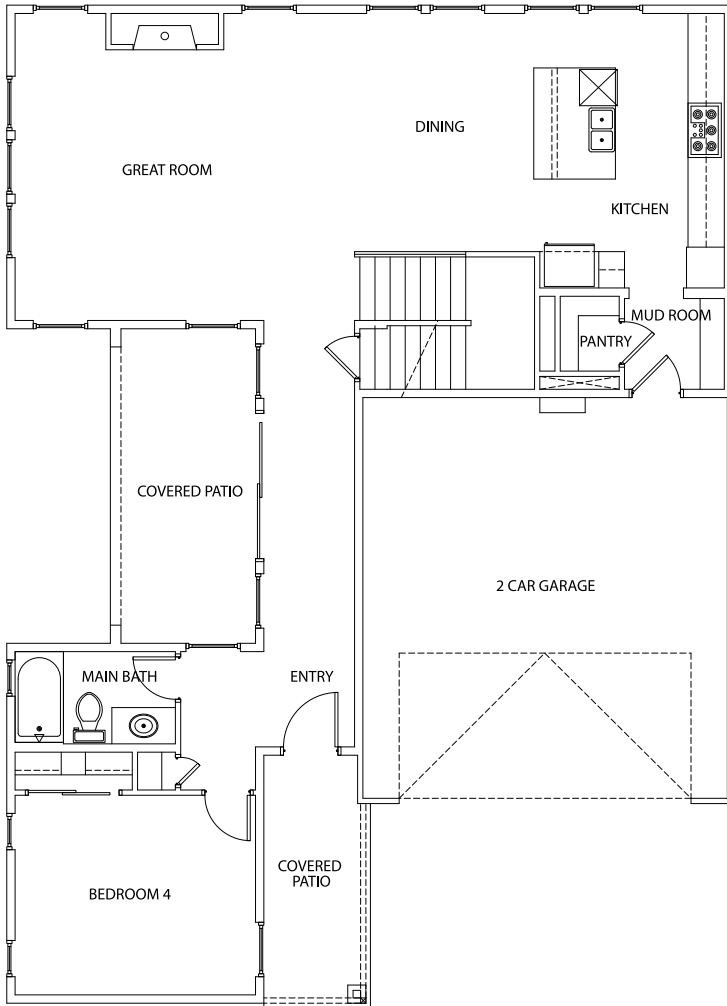

MAPLE

FARMHOUSE - 2778 SqFt

COLONIAL - 2778 SqFt

TIMBER SQUARE
AT HARRIS RANCH

Lacey Crawford | (208) 572-9037
LCrawford@BoiseHunterHomes.com

MAPLE

4

3

2

Loft

MAIN LEVEL

UPPER LEVEL

Farmhouse Base Plan Floorplan

BOISE HUNTER HOMES

Renderings, floor plans, and option details are for representational purposes only and are subject to field variations. See a New Home Specialist for details. Updated 5-30-19