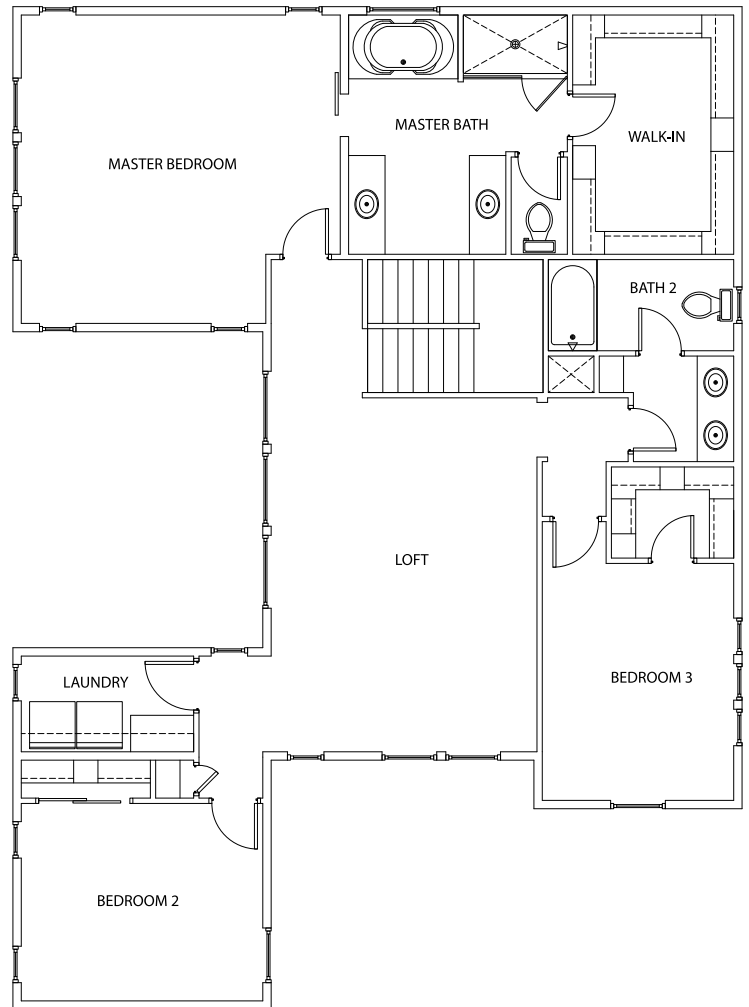

MAPLE

FARMHOUSE - 2778 SqFt

COLONIAL - 2778 SqFt

TIMBER SQUARE
AT HARRIS RANCH

Lacey Crawford | (208) 572-9037
LCrawford@BoiseHunterHomes.com

MAPLE

4

3

2

Loft

MAIN LEVEL

UPPER LEVEL

Farmhouse Base Plan Floorplan

BOISE HUNTER HOMES

Renderings, floor plans, and option details are for representational purposes only and are subject to field variations. See a New Home Specialist for details. Updated 5-30-19