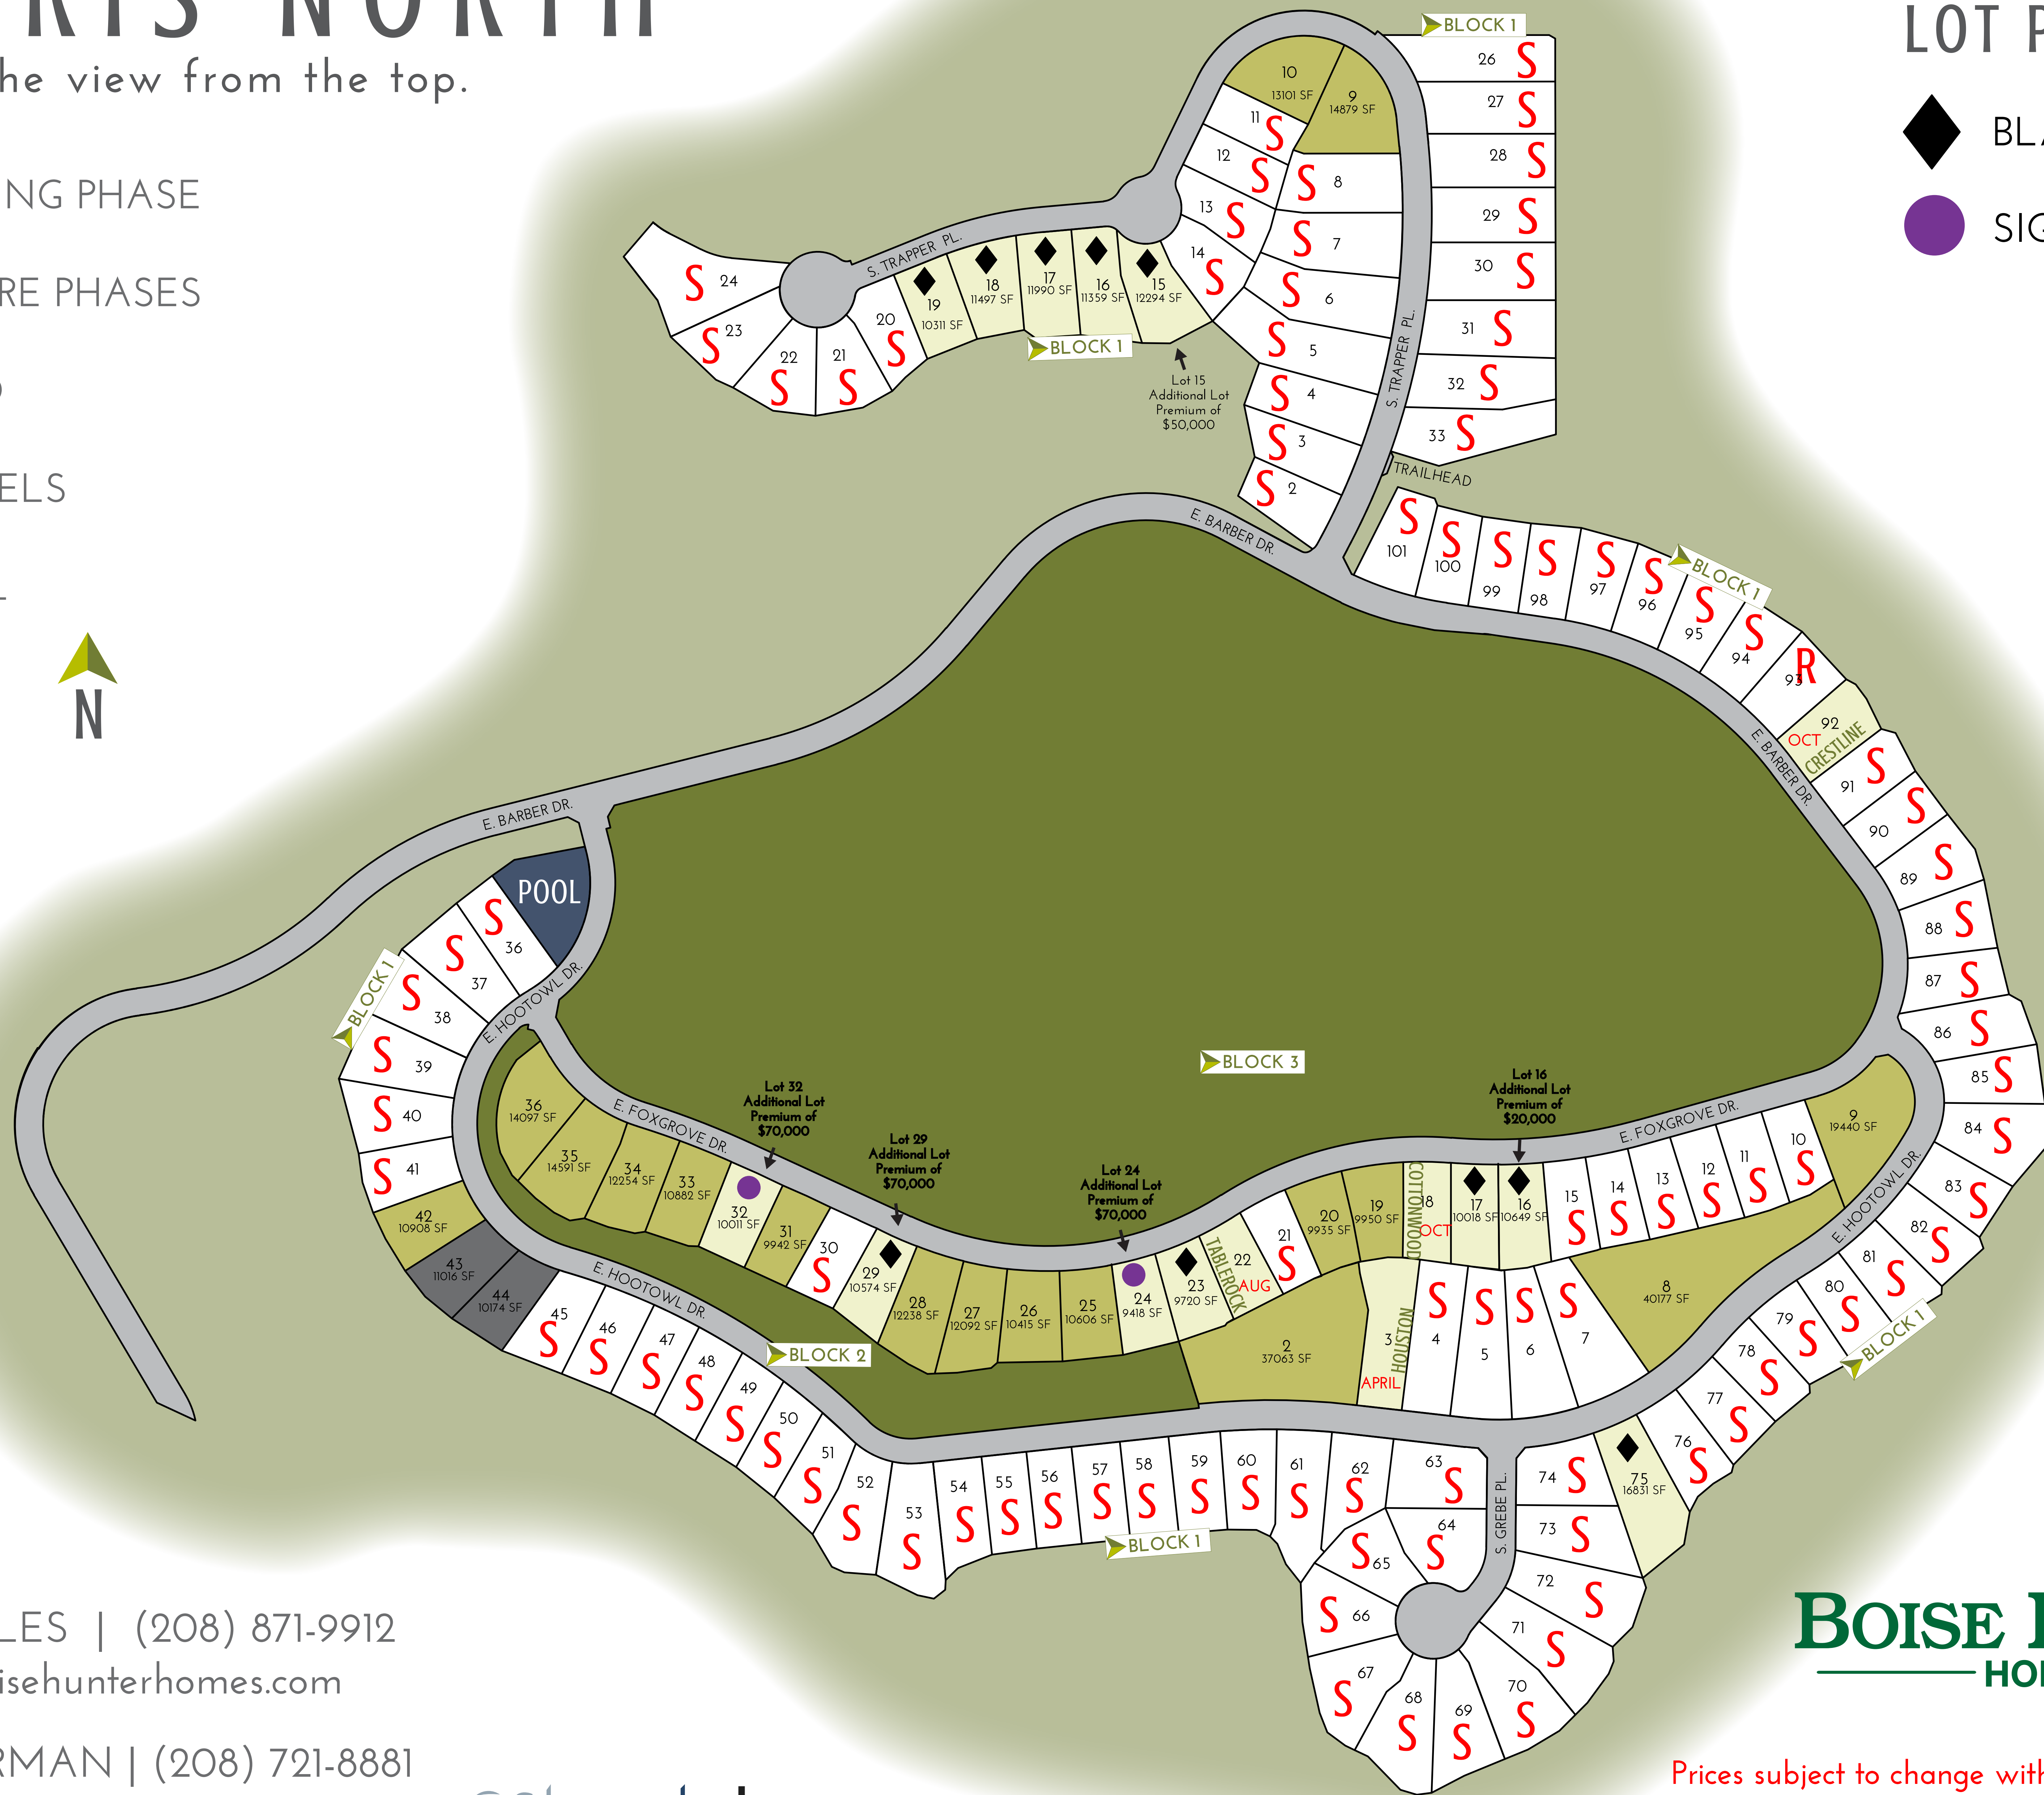

HARRIS NORTH

The view from the top.

- SELLING PHASE
- FUTURE PHASES
- SOLD
- MODELS
- POOL

LOT PREMIUMS

- BLACK DIAMOND
- SIGNATURE

JACE SKYLES | (208) 871-9912
jskyles@boisehunterhomes.com

KRISTIN SHERMAN | (208) 721-8881
kristinsherman@kw.com

BOISE HUNTER
HOMES

Prices subject to change without notice. Red month on lot is the estimated finish month. Updated 2-24-20