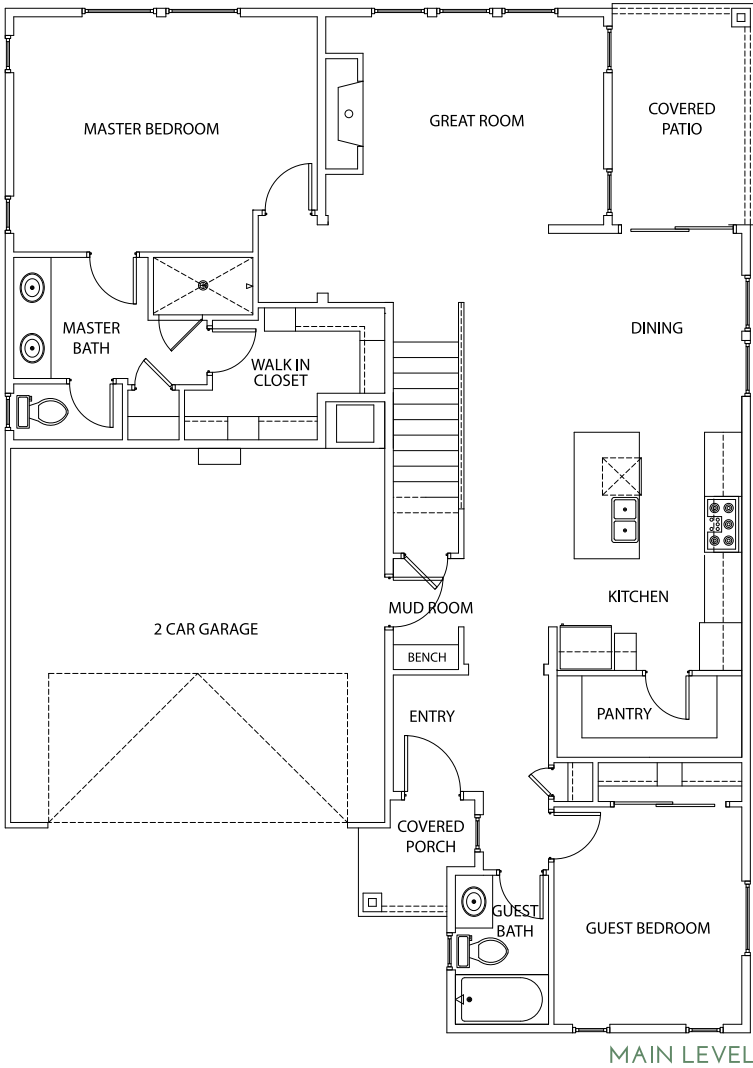

BIRCH

FARMHOUSE - 2470 SqFt

RANCH - 2470 SqFt

COLONIAL - 2470 SqFt

TIMBER SQUARE
AT HARRIS RANCH

NATALIE GIBSON | (208)906-9650
NGIBSON@BOISEHUNTERHOMES.COM

BOISE HUNTER
HOMES
BoiseHunterHomes.com

Renderings, floor plans, and option details are for representational purposes only and are subject to field variations. See a New Home Specialist for details. Updated 5-30-19

BIRCH

Farmhouse Base Plan Floorplan

BOISE HUNTER HOMES