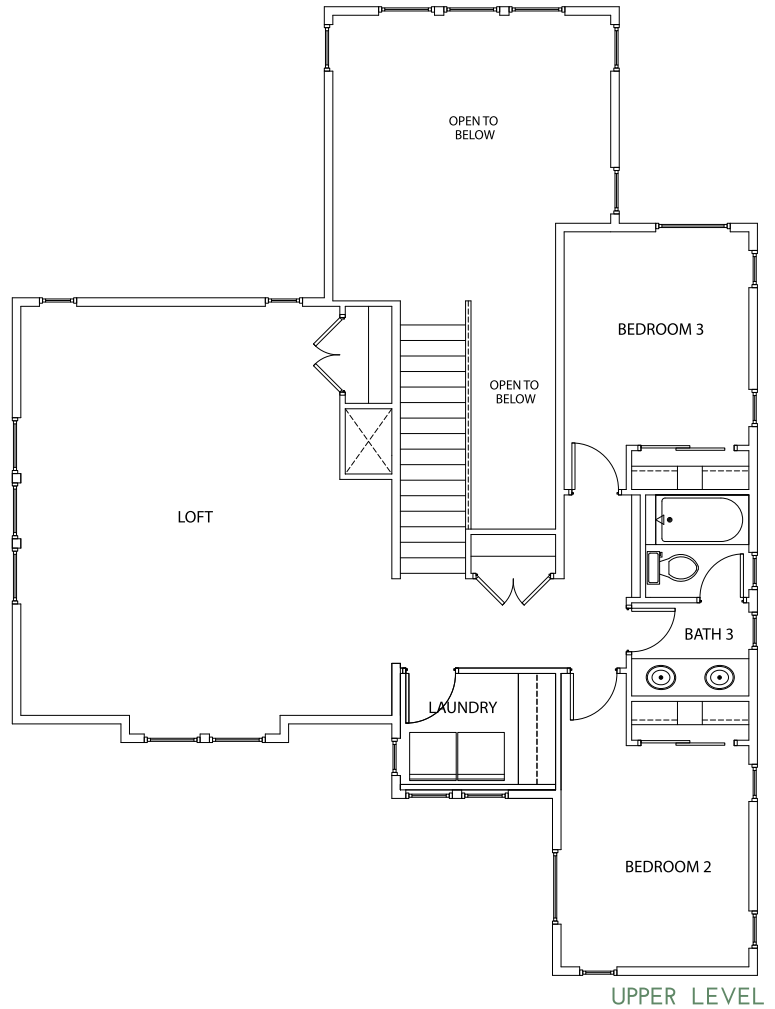

BIRCH

FARMHOUSE - 2470 SqFt

RANCH - 2470 SqFt

COLONIAL - 2470 SqFt

TIMBER SQUARE
AT HARRIS RANCH

NATALIE GIBSON | (208)906-9650
NGIBSON@BOISEHUNTERHOMES.COM

BOISE HUNTER
HOMES
BoiseHunterHomes.com

Renderings, floor plans, and option details are for representational purposes only and are subject to field variations. See a New Home Specialist for details. Updated 5-30-19

BIRCH

Farmhouse Base Plan Floorplan

BOISE HUNTER HOMES