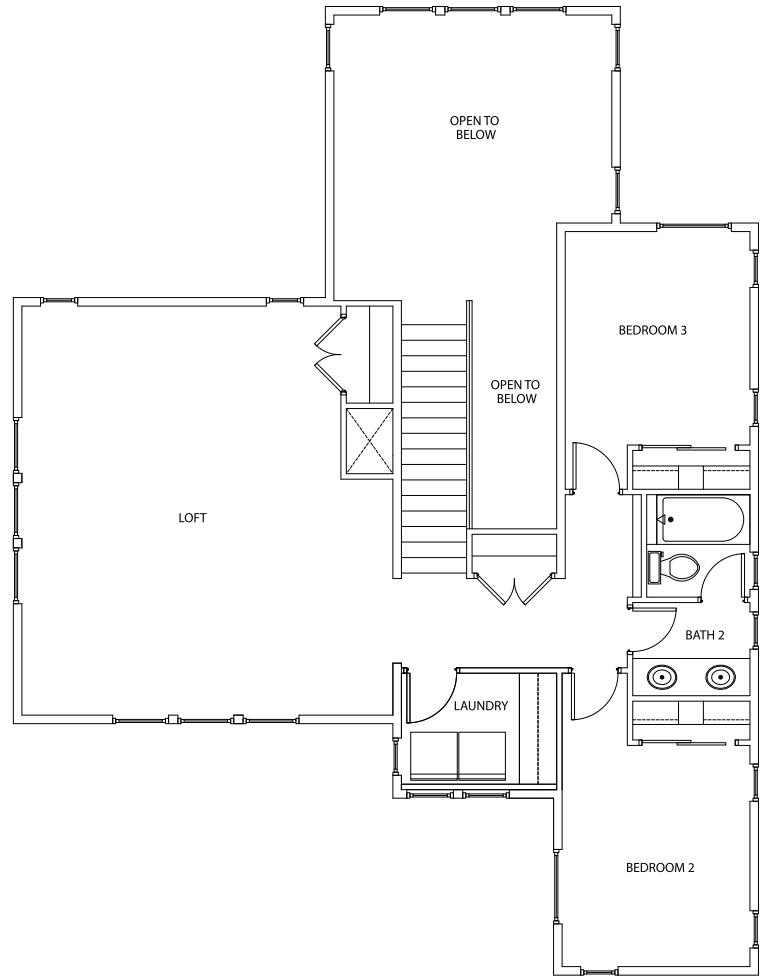

BIRCH

FARMHOUSE - 2457 SqFt

RANCH - 2457 SqFt

COLONIAL - 2457 SqFt

TIMBER SQUARE
AT HARRIS RANCH

Natalie Gibson | (208)906-9650
NGibson@BoiseHunterHomes.com

Lacey Crawford | (208)572-9037
LCrawford@BoiseHunterHomes.com

BIRCH

MAIN LEVEL

UPPER LEVEL

Ranch Base Plan Floorplan

BOISE HUNTER HOMES

Renderings, floor plans, and option details are for representational purposes only and are subject to field variations. See a New Home Specialist for details. Updated 8-29-19