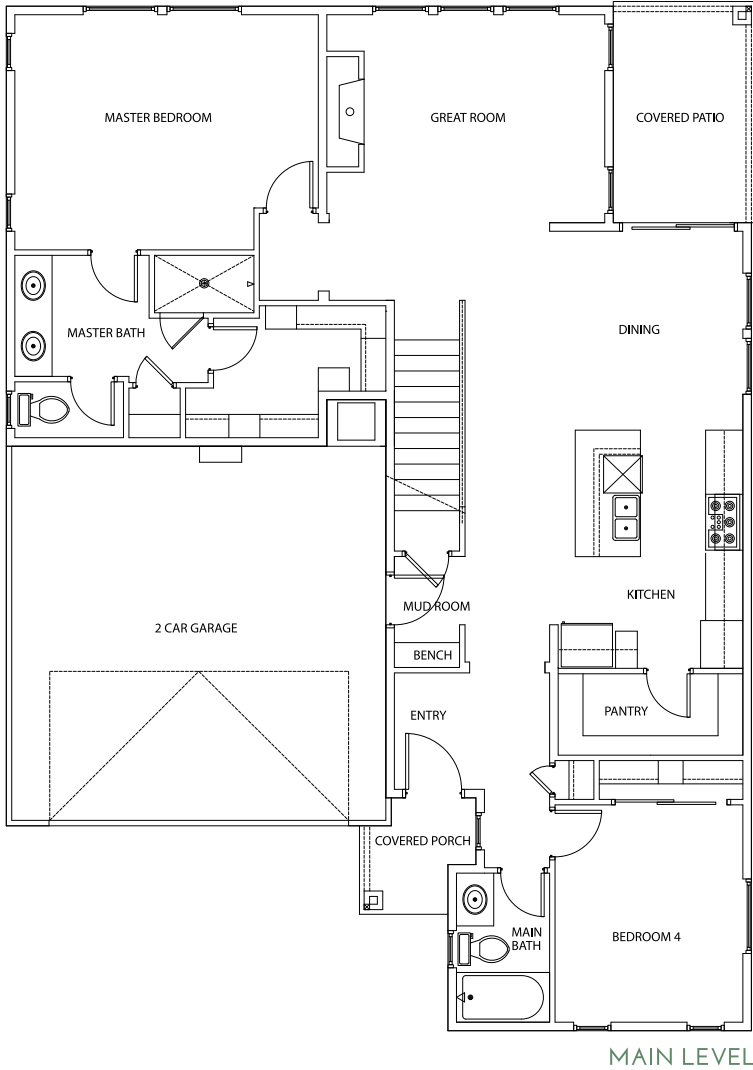

BIRCH

FARMHOUSE - 2457 SqFt

RANCH - 2457 SqFt

COLONIAL - 2457 SqFt

TIMBER SQUARE
AT HARRIS RANCH

Natalie Gibson | (208)906-9650
NGibson@BoiseHunterHomes.com

Lacey Crawford | (208)572-9037
LCrawford@BoiseHunterHomes.com

BIRCH

MAIN LEVEL

UPPER LEVEL

Ranch Base Plan Floorplan

BOISE HUNTER HOMES

Renderings, floor plans, and option details are for representational purposes only and are subject to field variations. See a New Home Specialist for details. Updated 8-29-19