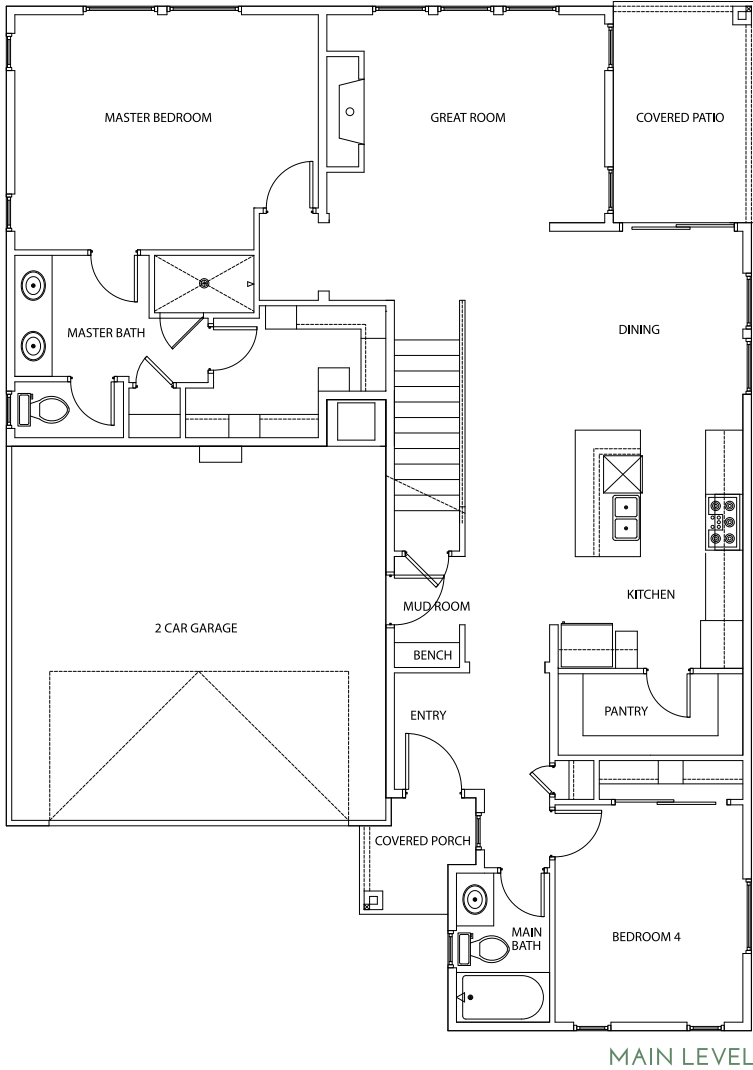

BIRCH

FARMHOUSE - 2457 SqFt

RANCH - 2457 SqFt

COLONIAL - 2457 SqFt

BIRCH

MAIN LEVEL

UPPER LEVEL

Ranch Base Plan Floorplan

BOISE HUNTER HOMES

Renderings, floor plans, and option details are for representational purposes only and are subject to field variations. See a New Home Specialist for details. Updated 8-29-19