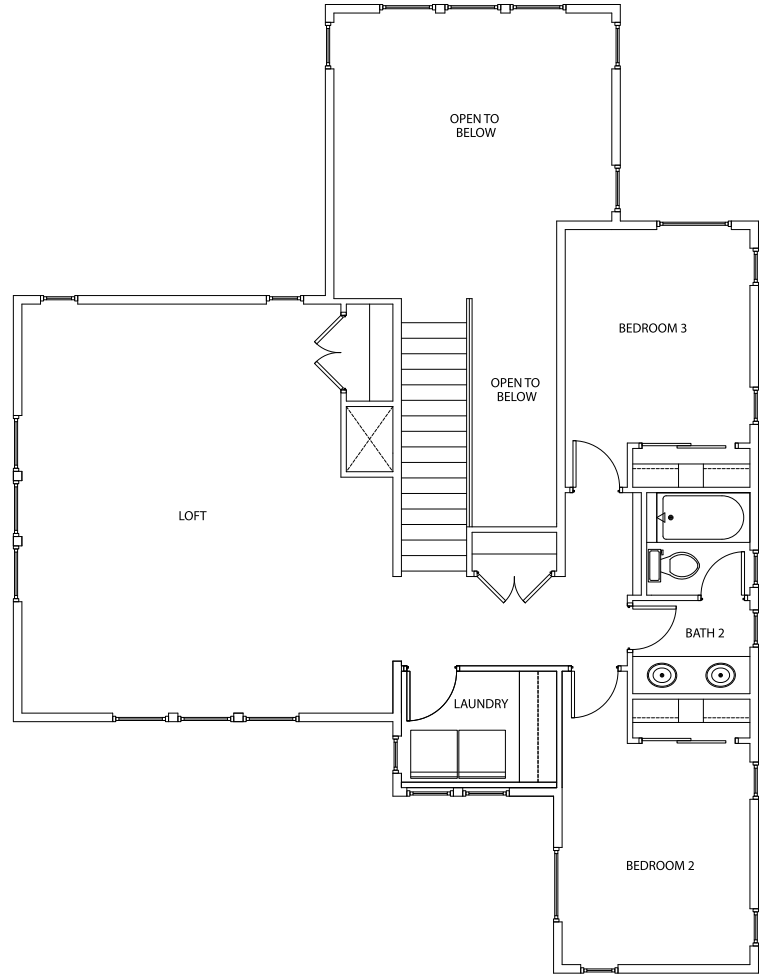

BIRCH

FARMHOUSE - 2457 SqFt

RANCH - 2457 SqFt

COLONIAL - 2457 SqFt

BIRCH

MAIN LEVEL

UPPER LEVEL

Ranch Base Plan Floorplan

BOISE HUNTER HOMES

Renderings, floor plans, and option details are for representational purposes only and are subject to field variations. See a New Home Specialist for details. Updated 8-29-19