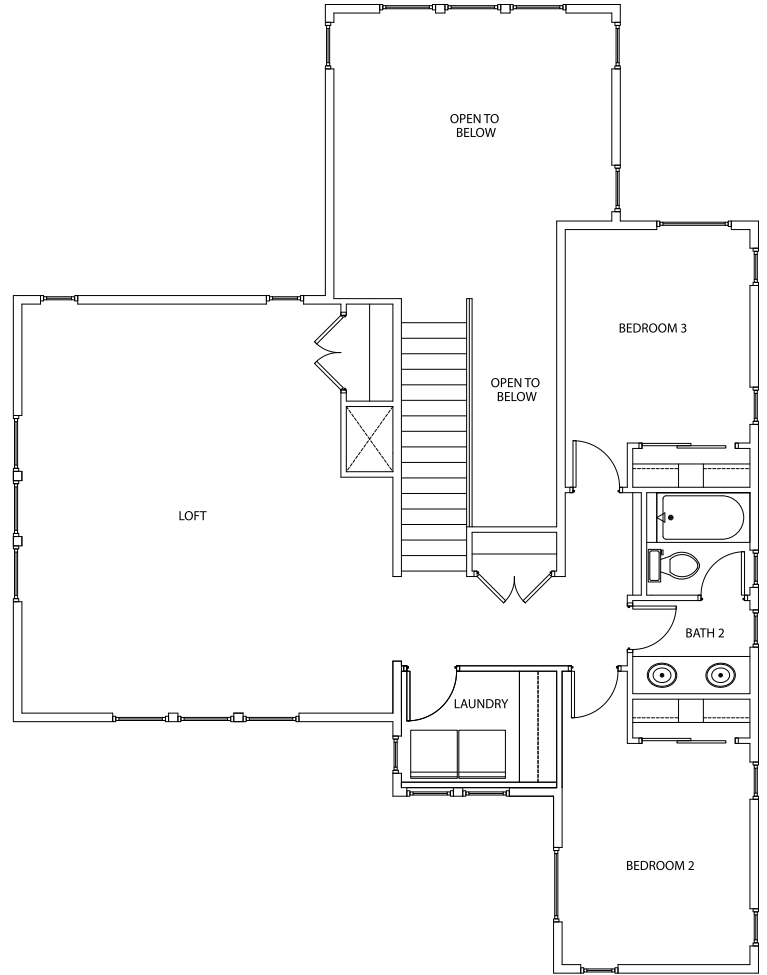

BIRCH

FARMHOUSE - 2457 SqFt

RANCH - 2457 SqFt

COLONIAL - 2457 SqFt

TIMBER SQUARE
AT HARRIS RANCH

Lacey Crawford | (208) 572-9037
LCrawford@BoiseHunterHomes.com

BOISE HUNTER
HOMES
BoiseHunterHomes.com

Silvercreek
REALTY GROUP

Renderings, floor plans, and option details are for representational purposes only and are subject to field variations. See a New Home Specialist for details. Updated 8-29-19

BIRCH

MAIN LEVEL

UPPER LEVEL

Ranch Base Plan Floorplan

BOISE HUNTER HOMES

Renderings, floor plans, and option details are for representational purposes only and are subject to field variations. See a New Home Specialist for details. Updated 8-29-19