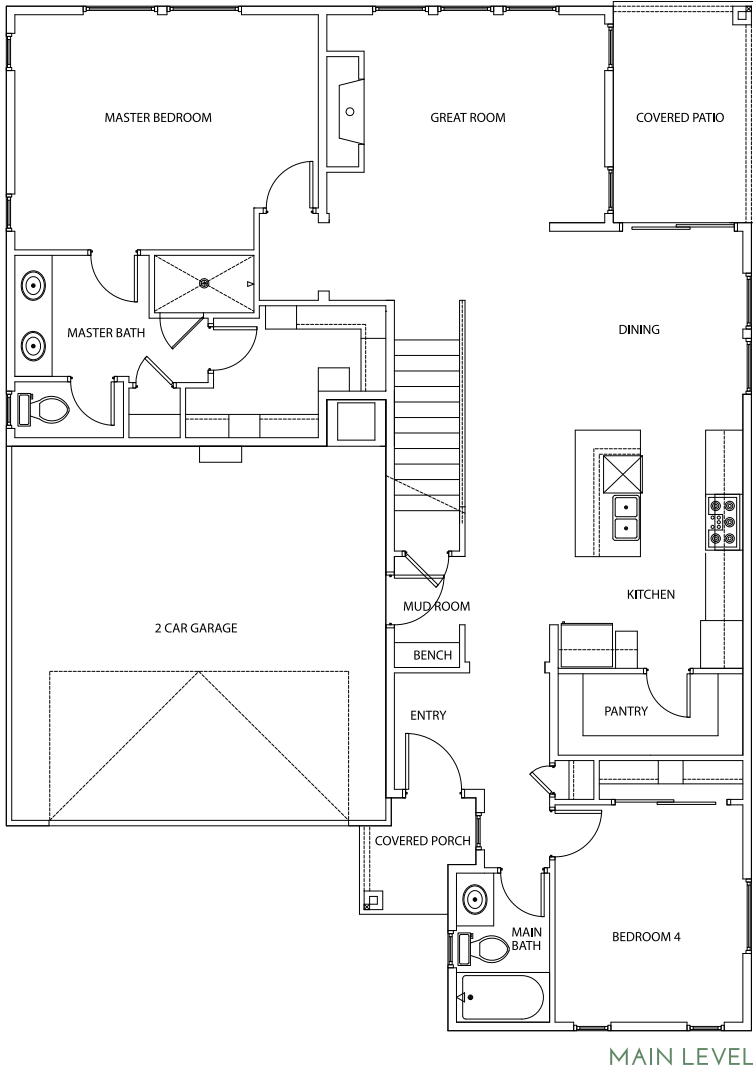

BIRCH

FARMHOUSE - 2457 SqFt

RANCH - 2457 SqFt

COLONIAL - 2457 SqFt

TIMBER SQUARE
AT HARRIS RANCH

Lacey Crawford | (208) 572-9037
LCrawford@BoiseHunterHomes.com

BOISE HUNTER
HOMES
BoiseHunterHomes.com

Silvercreek
REALTY GROUP

Renderings, floor plans, and option details are for representational purposes only and are subject to field variations. See a New Home Specialist for details. Updated 8-29-19

BIRCH

MAIN LEVEL

UPPER LEVEL

Ranch Base Plan Floorplan

BOISE HUNTER HOMES

Renderings, floor plans, and option details are for representational purposes only and are subject to field variations. See a New Home Specialist for details. Updated 8-29-19