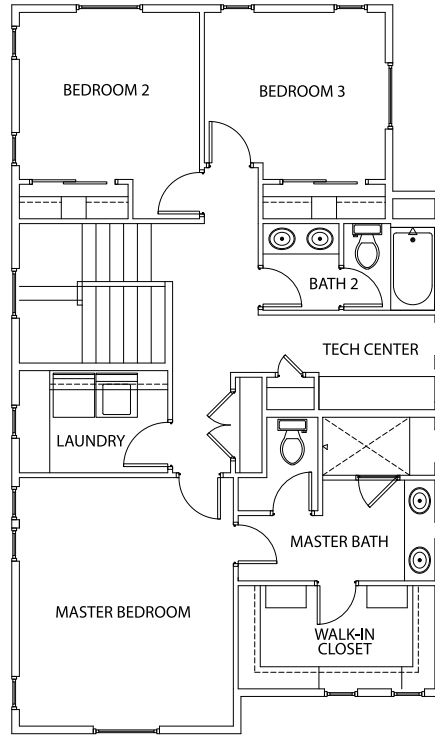

4

3.5

2

Tech Center + Covered Balcony

MAIN LEVEL

UPPER LEVEL

GROUND LEVEL

Farmhouse Base Plan Floorplan

BOISE HUNTER HOMES

Renderings, floor plans, and option details are for representational purposes only and are subject to field variations. See a New Home Specialist for details. Updated 5-30-19