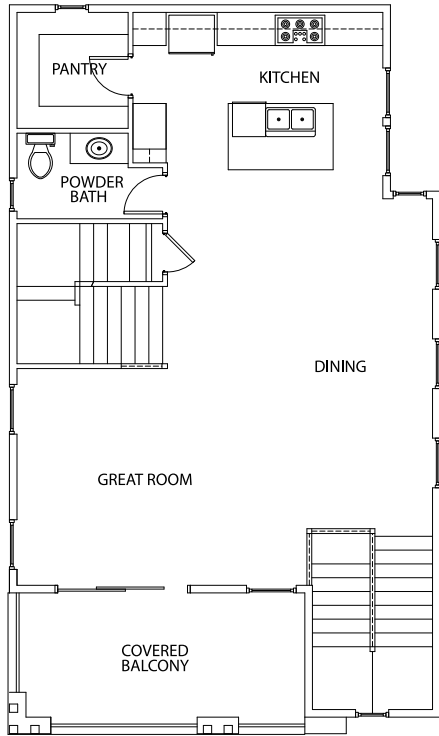

4

3.5

2

Tech Center + Covered Balcony

MAIN LEVEL

UPPER LEVEL

GROUND LEVEL

Farmhouse Base Plan Floorplan

BOISE HUNTER HOMES

Renderings, floor plans, and option details are for representational purposes only and are subject to field variations. See a New Home Specialist for details. Updated 5-30-19