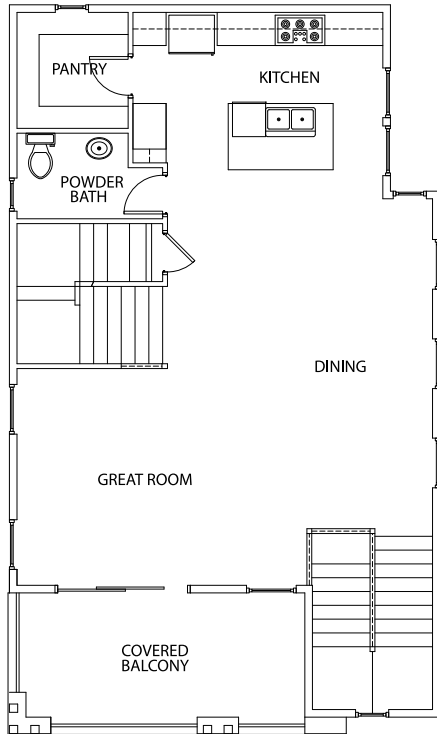

ALDER

 Tech Center + Covered Balcony

FARMHOUSE - 2362 SqFt

RANCH - 2362 SqFt

URBAN - 2362 SqFt

ALDER

4

3.5

2

Tech Center + Covered Balcony

MAIN LEVEL

UPPER LEVEL

GROUND LEVEL

Farmhouse Base Plan Floorplan

BOISE HUNTER HOMES

Renderings, floor plans, and option details are for representational purposes only and are subject to field variations. See a New Home Specialist for details. Updated 1-8-20