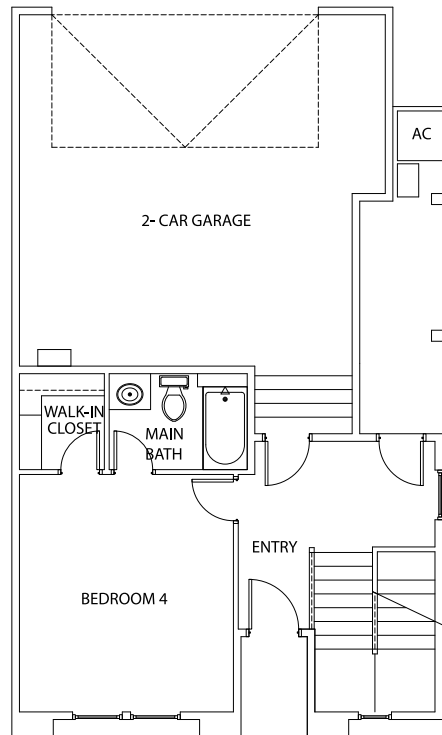

ALDER

 Tech Center + Covered Balcony

FARMHOUSE - 2362 SqFt

RANCH - 2362 SqFt

URBAN - 2362 SqFt

ALDER

4

3.5

2

Tech Center + Covered Balcony

MAIN LEVEL

UPPER LEVEL

GROUND LEVEL

Farmhouse Base Plan Floorplan

BOISE HUNTER HOMES

Renderings, floor plans, and option details are for representational purposes only and are subject to field variations. See a New Home Specialist for details. Updated 1-8-20