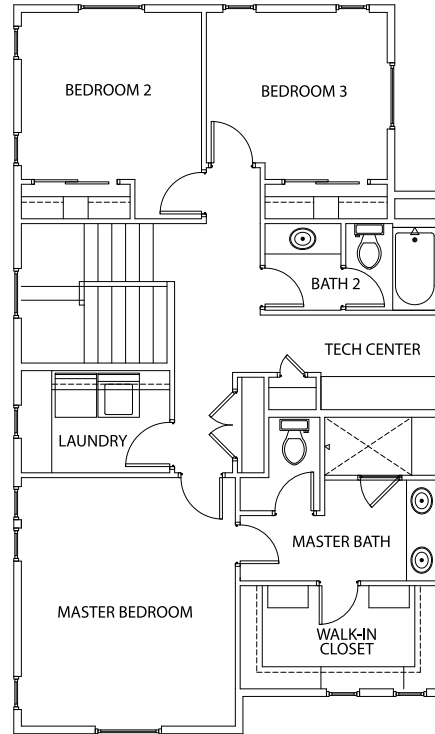

ALDER

 Tech Center + Covered Balcony

FARMHOUSE - 2362 SqFt

RANCH - 2362 SqFt

URBAN - 2362 SqFt

ALDER

4

3.5

2

Tech Center + Covered Balcony

MAIN LEVEL

UPPER LEVEL

GROUND LEVEL

Farmhouse Base Plan Floorplan

BOISE HUNTER HOMES

Renderings, floor plans, and option details are for representational purposes only and are subject to field variations. See a New Home Specialist for details. Updated 1-8-20