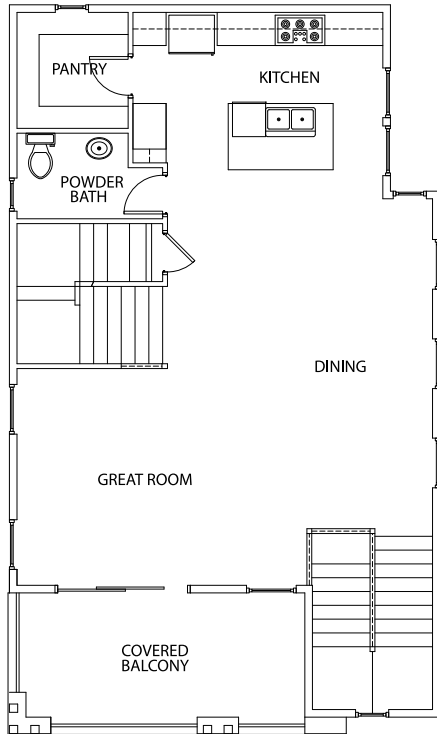

# ALDER

4

3.5

2

Tech Center + Covered Balcony

MAIN LEVEL

UPPER LEVEL

GROUND LEVEL

Farmhouse Base Plan Floorplan