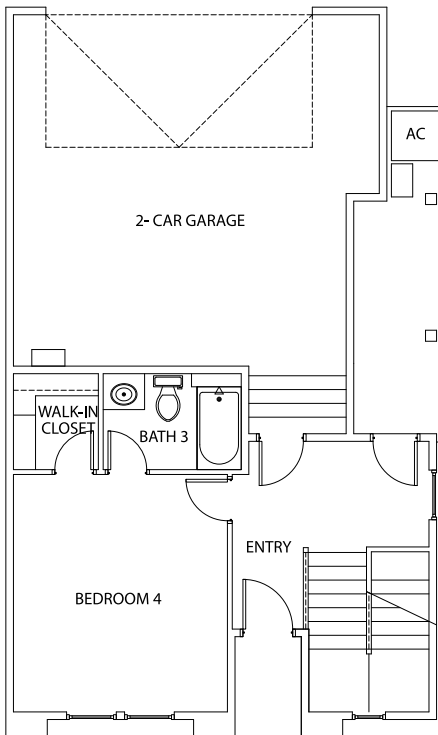

ALDER

 Tech Center + Covered Balcony

FARMHOUSE - 2362 SqFt

RANCH - 2362 SqFt

COLONIAL - 2362 SqFt

TIMBER SQUARE
AT HARRIS RANCH

.....
NATALIE GIBSON | (208)906-9650
NGIBSON@BOISEHUNTERHOMES.COM

BOISE HUNTER
HOMES
BoiseHunterHomes.com

Renderings, floor plans, and option details are for representational purposes only and are subject to field variations. See a New Home Specialist for details. Updated 5-30-19

ALDER

4

3.5

2

Tech Center + Covered Balcony

MAIN LEVEL

UPPER LEVEL

GROUND LEVEL

Farmhouse Base Plan Floorplan

BOISE HUNTER HOMES

Renderings, floor plans, and option details are for representational purposes only and are subject to field variations. See a New Home Specialist for details. Updated 5-30-19