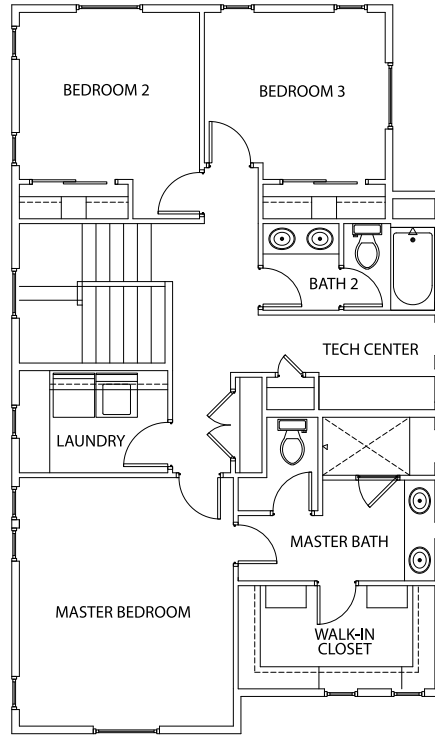

ALDER

 Tech Center + Covered Balcony

FARMHOUSE - 2362 SqFt

RANCH - 2362 SqFt

COLONIAL - 2362 SqFt

TIMBER SQUARE
AT HARRIS RANCH

.....
NATALIE GIBSON | (208)906-9650
NGIBSON@BOISEHUNTERHOMES.COM

BOISE HUNTER
HOMES
BoiseHunterHomes.com

Renderings, floor plans, and option details are for representational purposes only and are subject to field variations. See a New Home Specialist for details. Updated 5-30-19

ALDER

4

3.5

2

Tech Center + Covered Balcony

MAIN LEVEL

UPPER LEVEL

GROUND LEVEL

Farmhouse Base Plan Floorplan

BOISE HUNTER HOMES

Renderings, floor plans, and option details are for representational purposes only and are subject to field variations. See a New Home Specialist for details. Updated 5-30-19