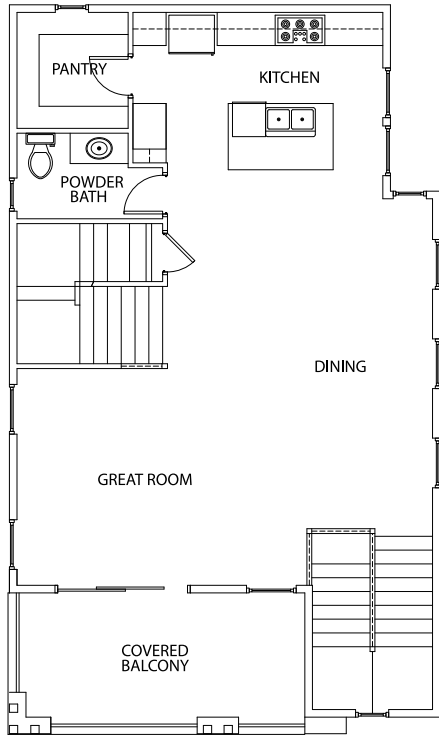

ALDER

 Tech Center + Covered Balcony

FARMHOUSE - 2362 SqFt

RANCH - 2362 SqFt

COLONIAL - 2362 SqFt

TIMBER SQUARE
AT HARRIS RANCH

.....
NATALIE GIBSON | (208)906-9650
NGIBSON@BOISEHUNTERHOMES.COM

BOISE HUNTER
HOMES
BoiseHunterHomes.com

Renderings, floor plans, and option details are for representational purposes only and are subject to field variations. See a New Home Specialist for details. Updated 5-30-19

ALDER

4

3.5

2

Tech Center + Covered Balcony

MAIN LEVEL

UPPER LEVEL

GROUND LEVEL

Farmhouse Base Plan Floorplan

BOISE HUNTER HOMES

Renderings, floor plans, and option details are for representational purposes only and are subject to field variations. See a New Home Specialist for details. Updated 5-30-19