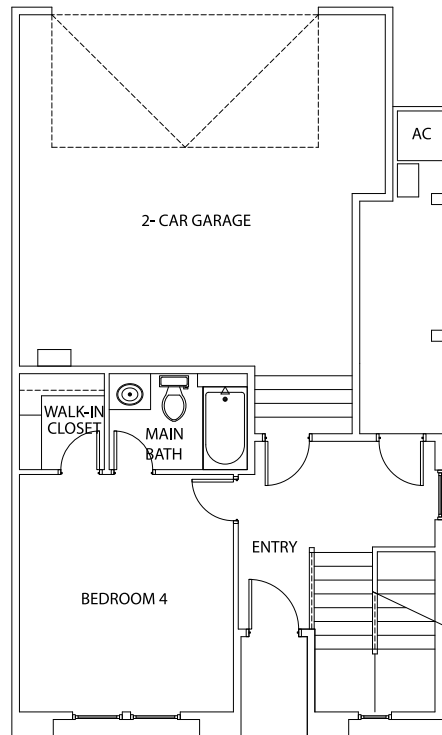

ALDER

4

3.5

2

Tech Center + Covered Balcony

MAIN LEVEL

UPPER LEVEL

GROUND LEVEL

Farmhouse Base Plan Floorplan

BOISE HUNTER HOMES

Renderings, floor plans, and option details are for representational purposes only and are subject to field variations. See a New Home Specialist for details. Updated 1-8-20