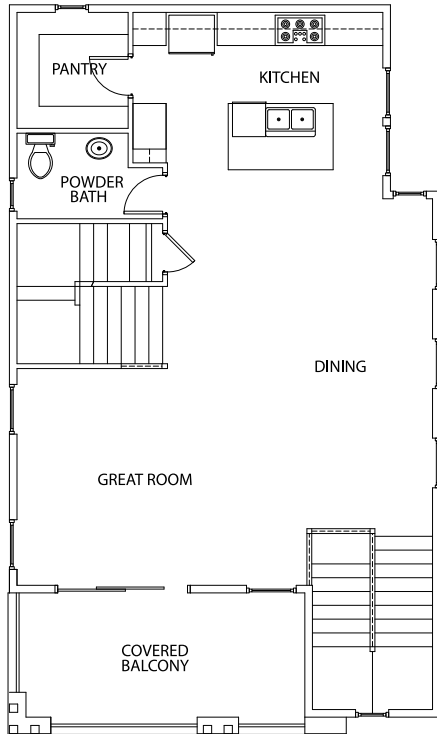

ALDER

4

3.5

2

Tech Center + Covered Balcony

MAIN LEVEL

UPPER LEVEL

GROUND LEVEL

Farmhouse Base Plan Floorplan

BOISE HUNTER HOMES

Renderings, floor plans, and option details are for representational purposes only and are subject to field variations. See a New Home Specialist for details. Updated 1-8-20