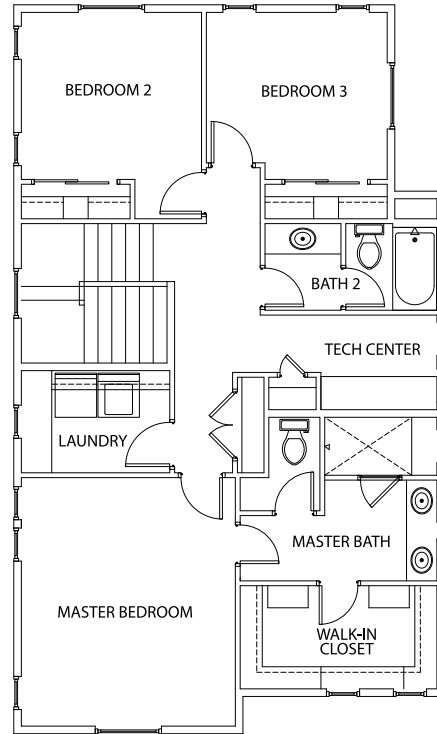

ALDER

4

3.5

2

Tech Center + Covered Balcony

MAIN LEVEL

UPPER LEVEL

GROUND LEVEL

Farmhouse Base Plan Floorplan

BOISE HUNTER HOMES

Renderings, floor plans, and option details are for representational purposes only and are subject to field variations. See a New Home Specialist for details. Updated 1-8-20