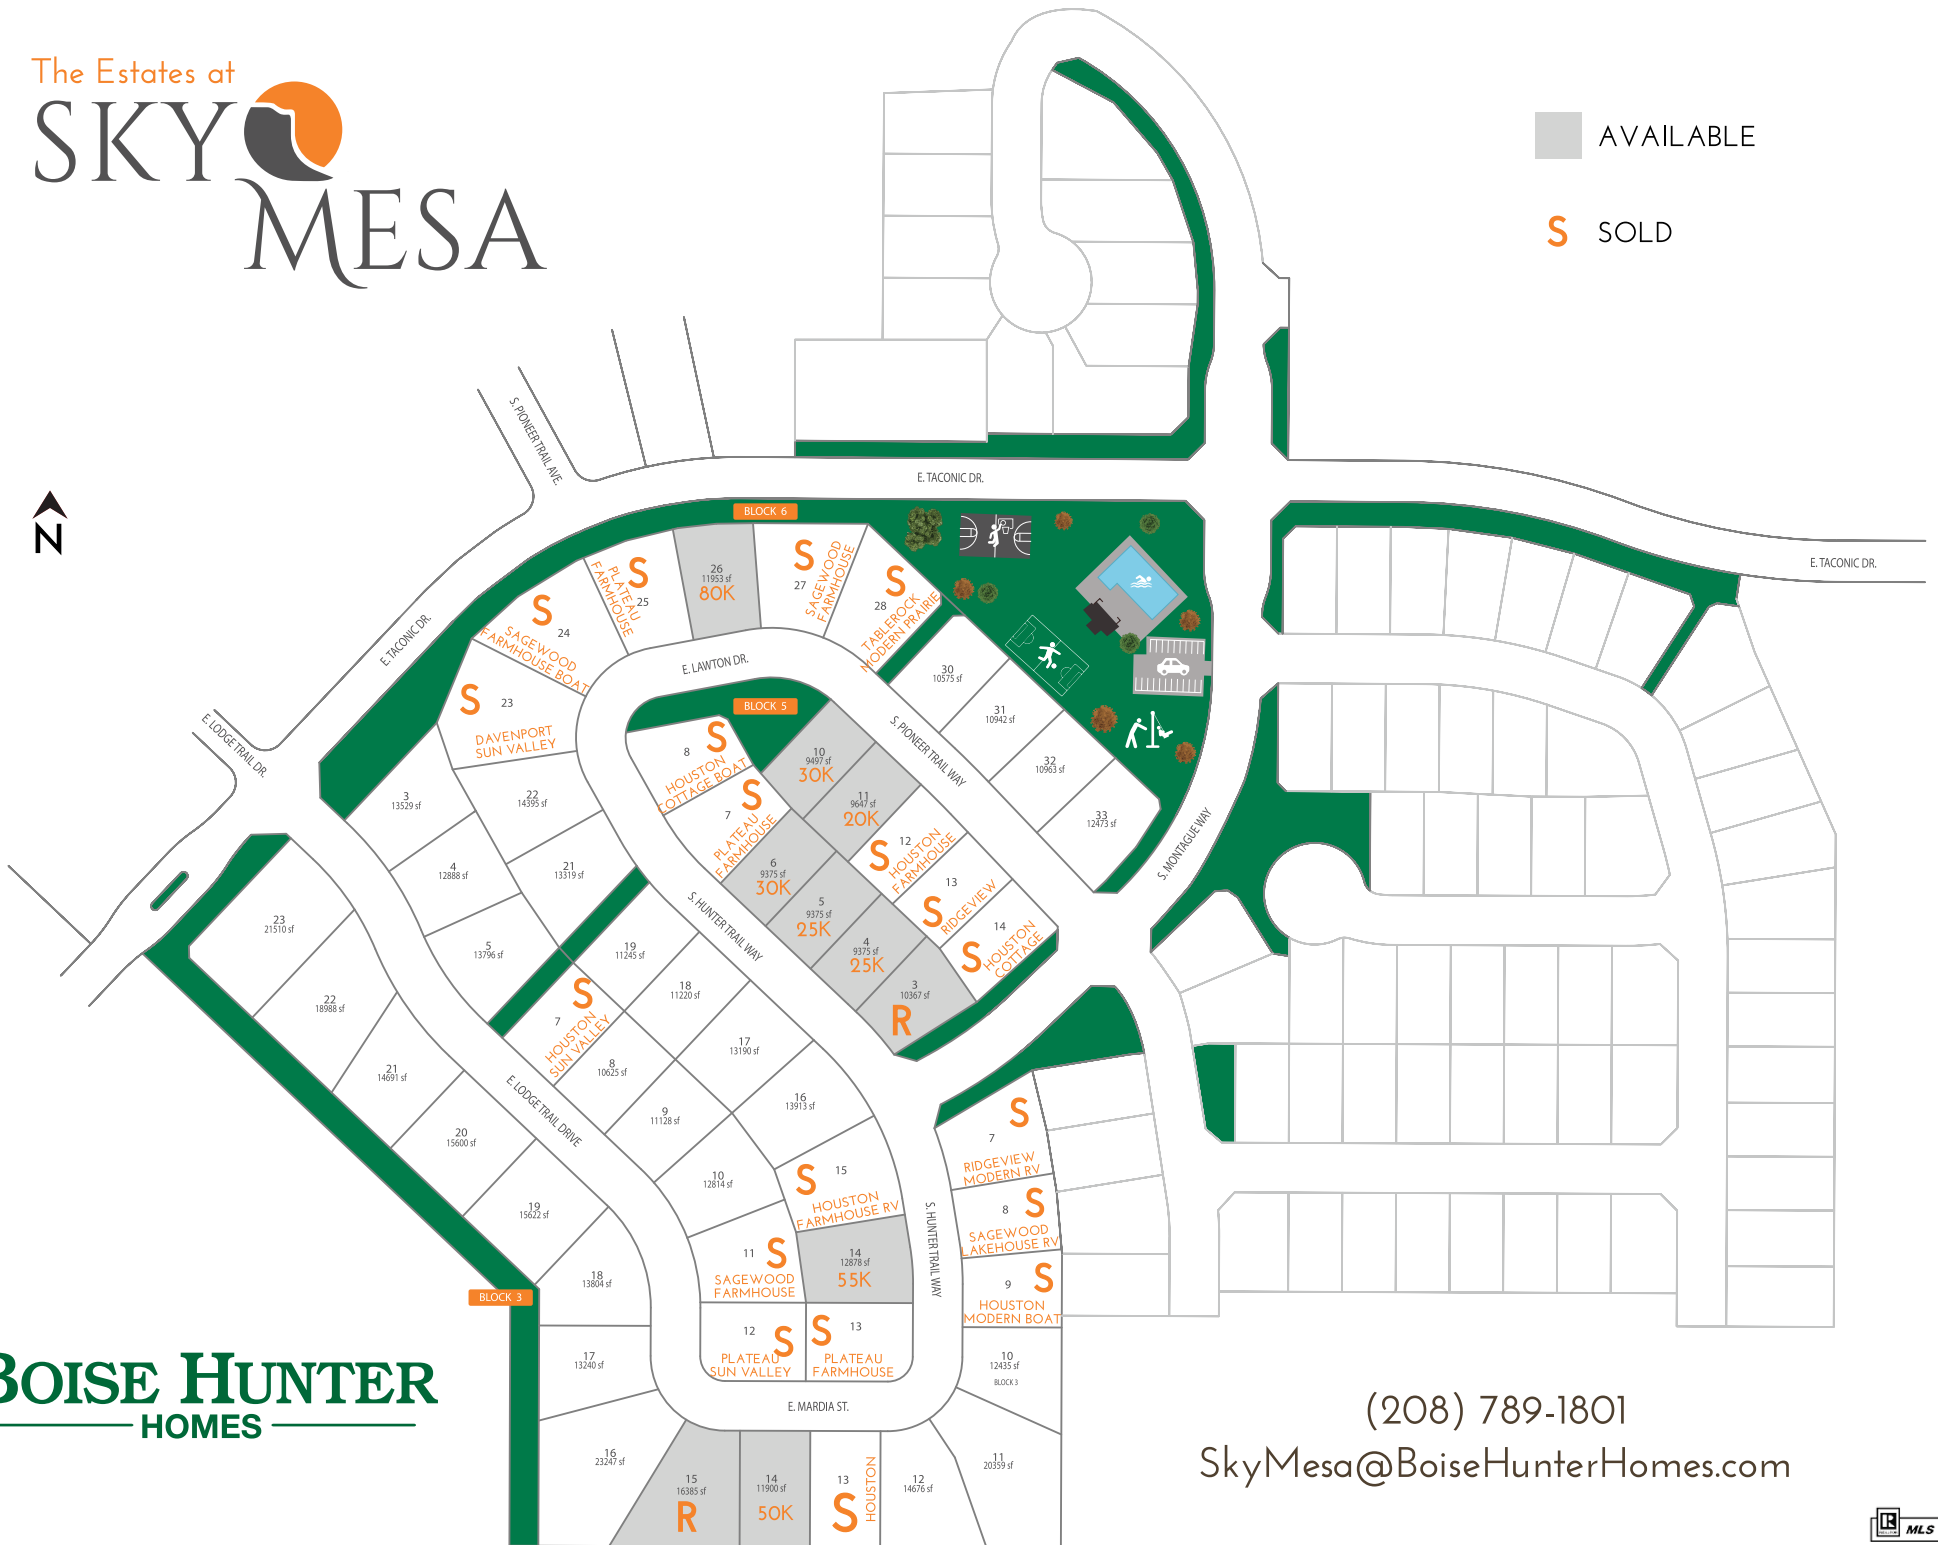

The Estates at
SKY MESA

■ AVAILABLE

■ SOLD

BOISE HUNTER
HOMES

(208) 789-1801
SkyMesa@BoiseHunterHomes.com