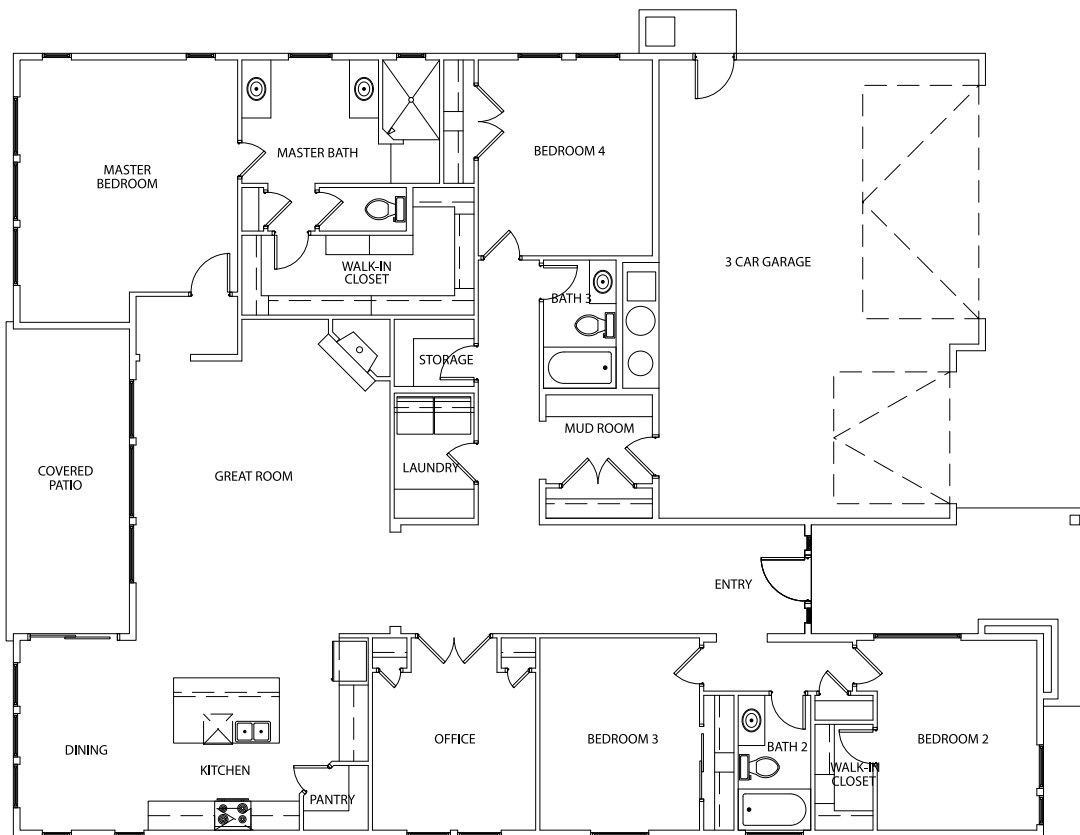

PINYON

🏠 2678 SqFt

🛏 4

🚿 3

🍳 3

🏢 Office

2916 E. Renwick Ct.

\$472,590