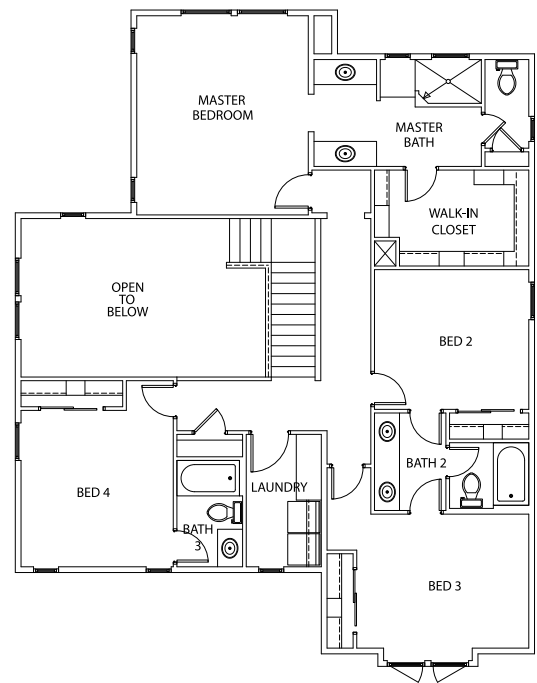

OWYHEE

2917 SqFt

4

3.5

4 (Boat Garage)

Office + Flex Room

2889 E. Lawton Drive
\$495,105

TRUELY LOESCHER | (208) 901-4849
TLoescher@BoiseHunterHomes.com