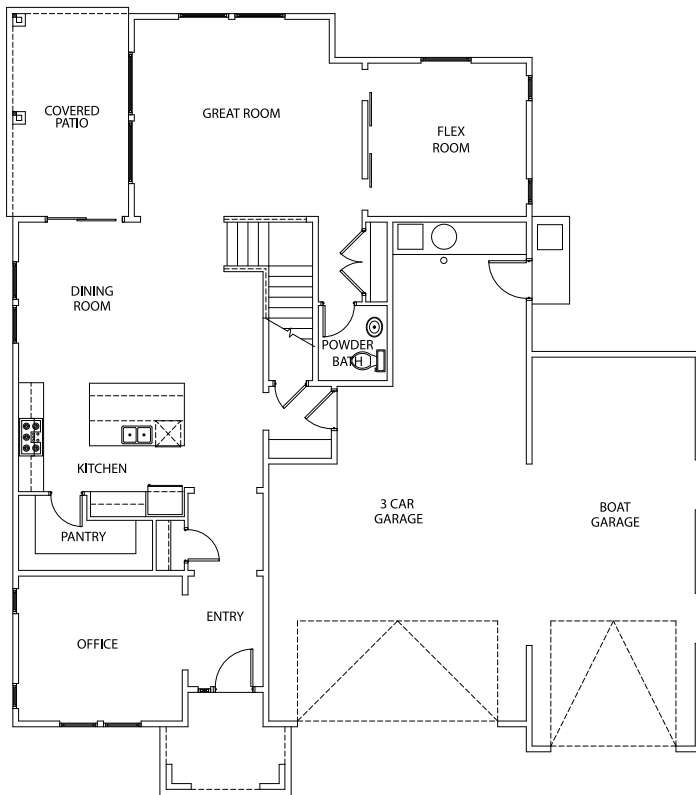

OWYHEE

2917 SqFt

4

3.5

4 (Boat Garage)

Office + Flex Room

2889 E. Lawton Drive
\$495,105

TRUELY LOESCHER | (208) 901-4849
TLoescher@BoiseHunterHomes.com