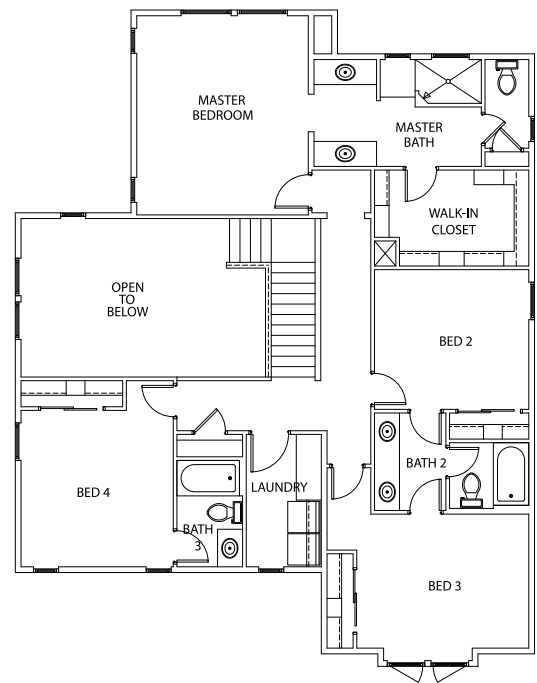

OWYHEE

2917 SqFt

4

3.5

4 (Boat Garage)

Office + Flex Room

2889 E. Lawton Drive
\$497,125

TRUELY LOESCHER | (208) 901-4849
TLoescher@BoiseHunterHomes.com