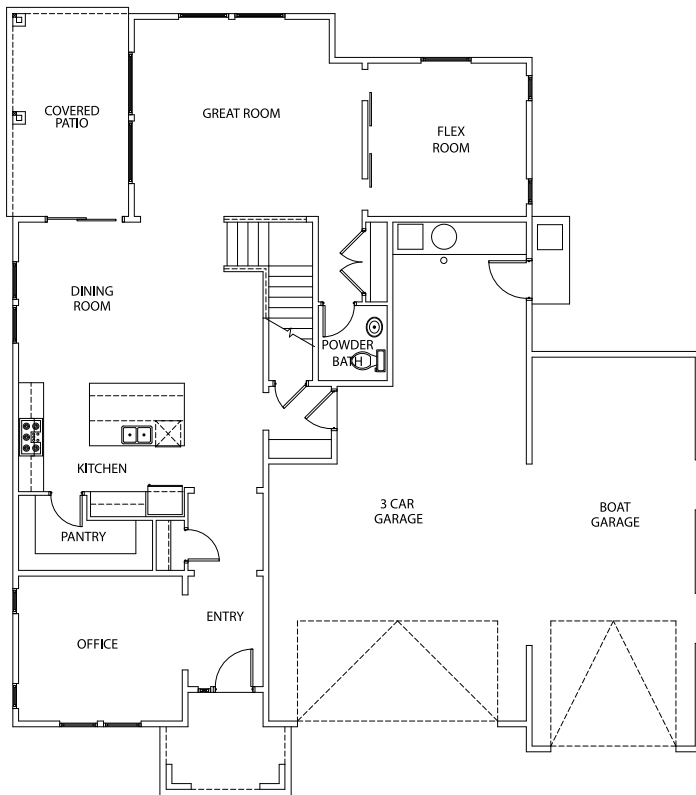

OWYHEE

2917 SqFt

4

3.5

4 (Boat Garage)

Office + Flex Room

2889 E. Lawton Drive
\$497,125

TRUELY LOESCHER | (208) 901-4849
TLoescher@BoiseHunterHomes.com