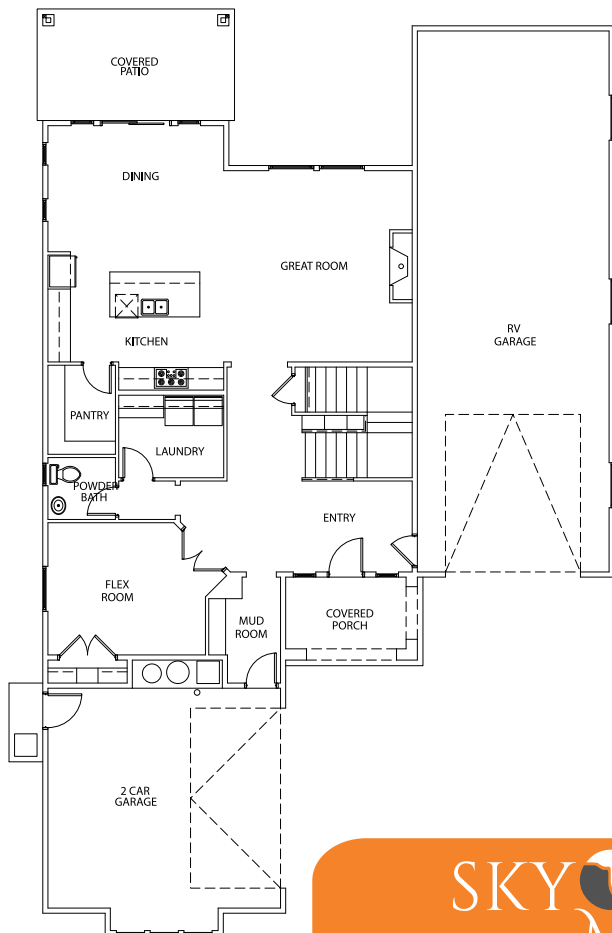

LEMHI

🏠 2761 SqFt

🛏 3

🛁 2.5

🚗 4 (RV Garage)

🏠 Loft + Flex Room

2894 E. Renwick Ct.

\$509,090