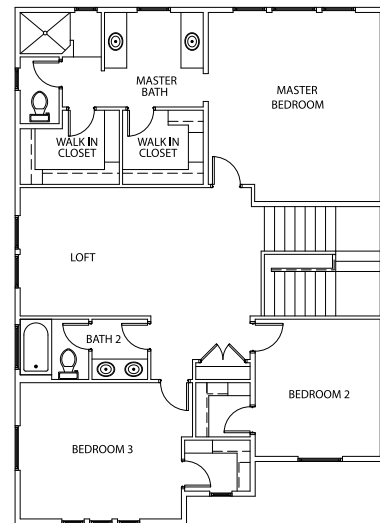

LEMHI

🏠 2761 SqFt

🛏 3

🛁 2.5

🚗 4 (RV Garage)

🏠 Loft + Flex Room

2894 E. Renwick Ct.

\$509,090