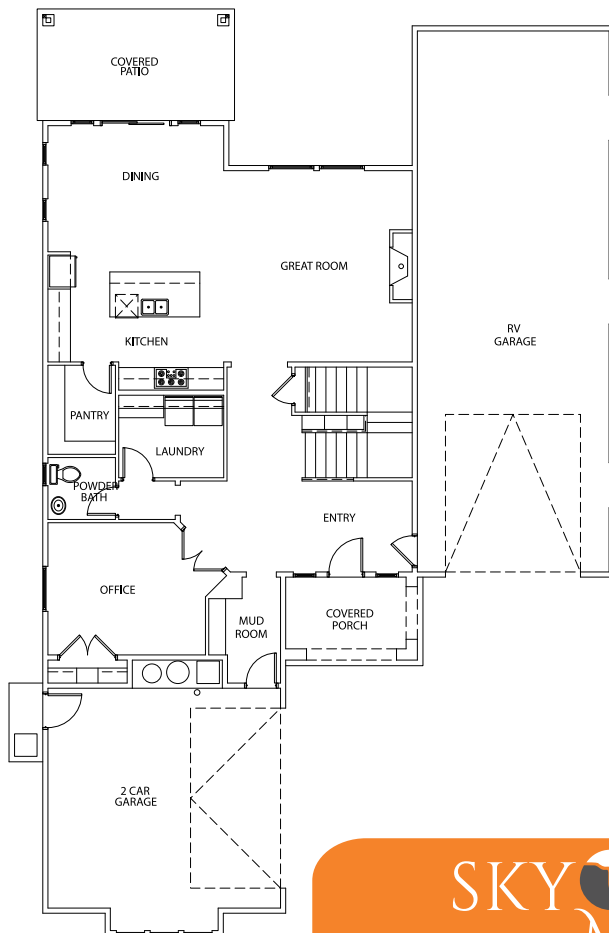

LEMHI

🏠 2761 SqFt

🛏 3

🛁 2.5

🚗 4 (RV Garage)

🏠 Loft + Office

2894 E. Renwick Ct.

\$509,090