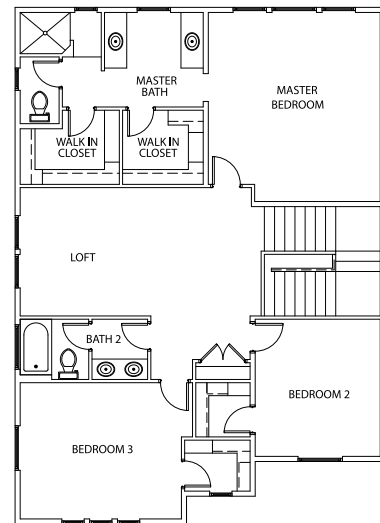

LEMHI

🏠 2761 SqFt

🛏 3

🛁 2.5

🚗 4 (RV Garage)

🏠 Loft + Office

2894 E. Renwick Ct.

\$509,090