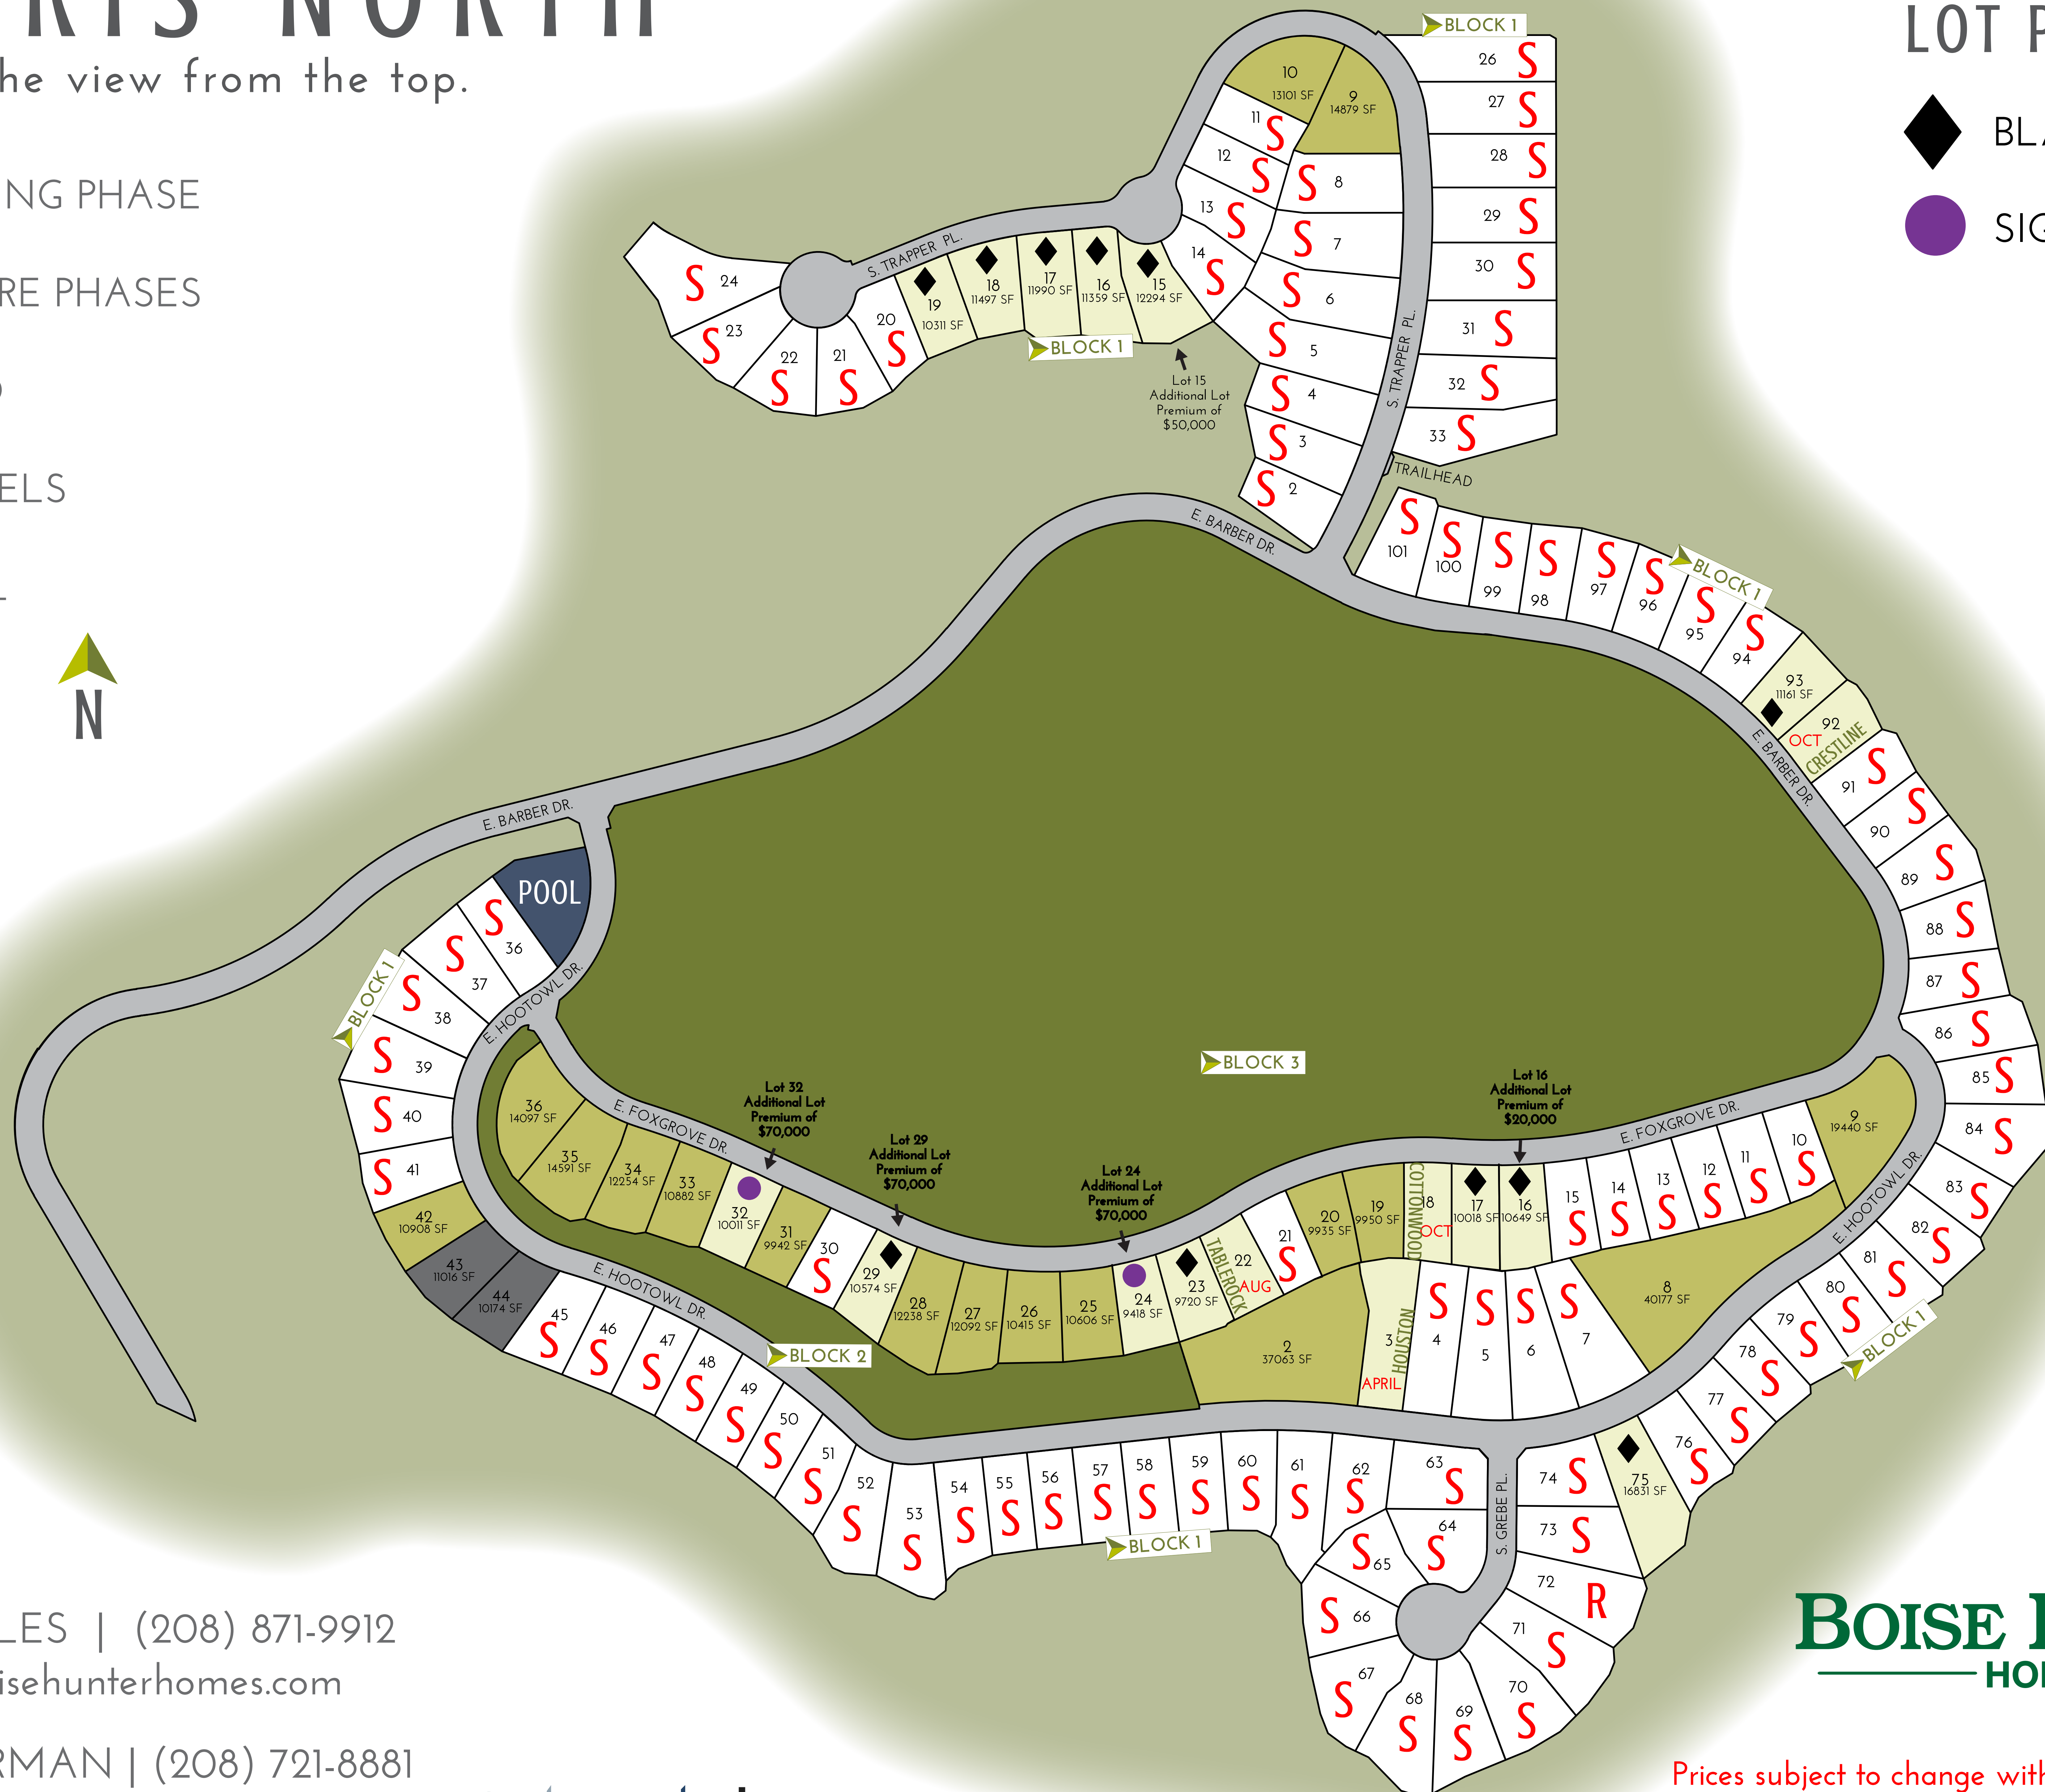

HARRIS NORTH

The view from the top.

- SELLING PHASE
- FUTURE PHASES
- SOLD
- MODELS
- POOL

LOT PREMIUMS

- BLACK DIAMOND
- SIGNATURE

JACE SKYLES | (208) 871-9912
jskyles@boisehunterhomes.com

KRISTIN SHERMAN | (208) 721-8881
kristinsherman@kw.com

BOISE HUNTER
HOMES

Prices subject to change without notice. Red month on lot is the estimated finish month. Updated 2-18-20