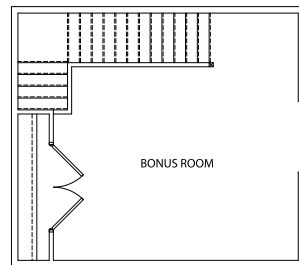

BONNEVILLE

🏠 2680 SqFt

🛏 3

🛁 2.5

🚗 3

🏠 Bonus Room

2911 E. Lawton Drive
\$458,340

SKY MESA