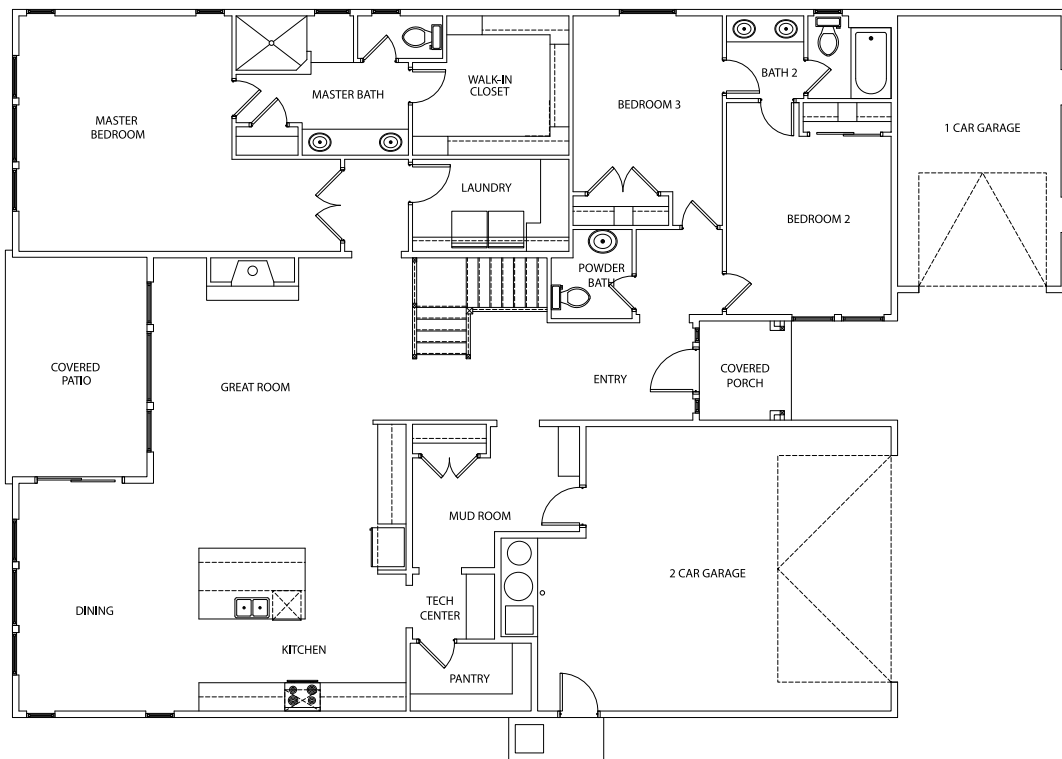

BONNEVILLE

🏠 2680 SqFt

🛏 3

🛁 2.5

🚗 3

🏠 Bonus Room

2911 E. Lawton Drive
\$458,340

SKY MESA