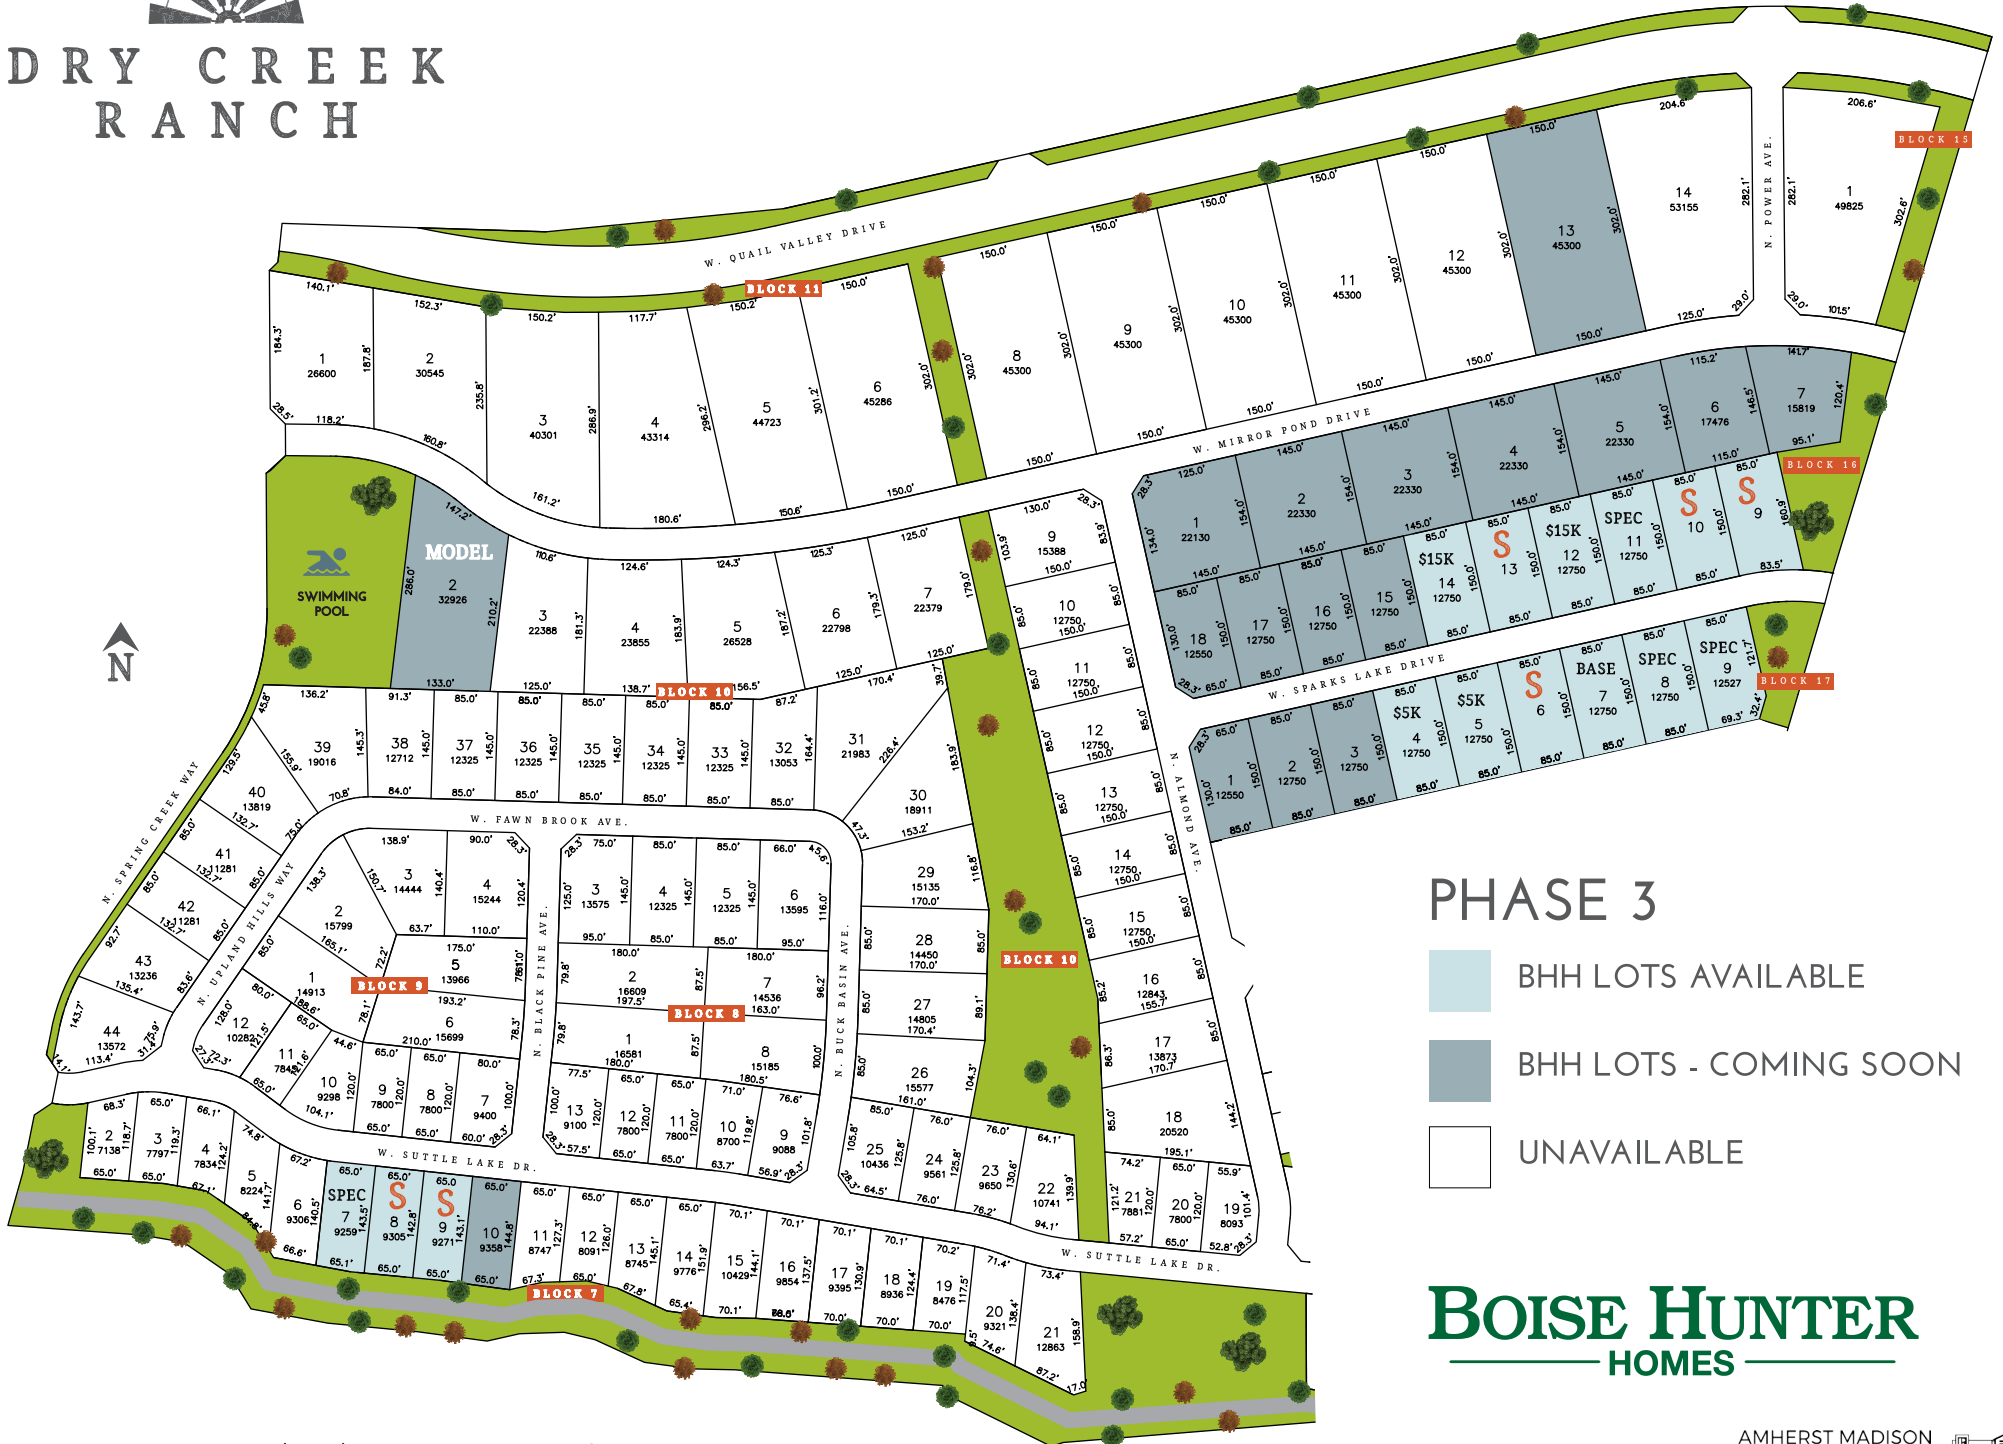

DRY CREEK RANCH

PHASE 3

- BHH LOTS AVAILABLE
- BHH LOTS - COMING SOON
- UNAVAILABLE

BOISE HUNTER HOMES

DEBBIE PRUETT | (208) 859-8801
 dpruett@boisehunterhomes.com

KODY KIRBY | 208-559-5513
 kkirby@boisehunterhomes.com