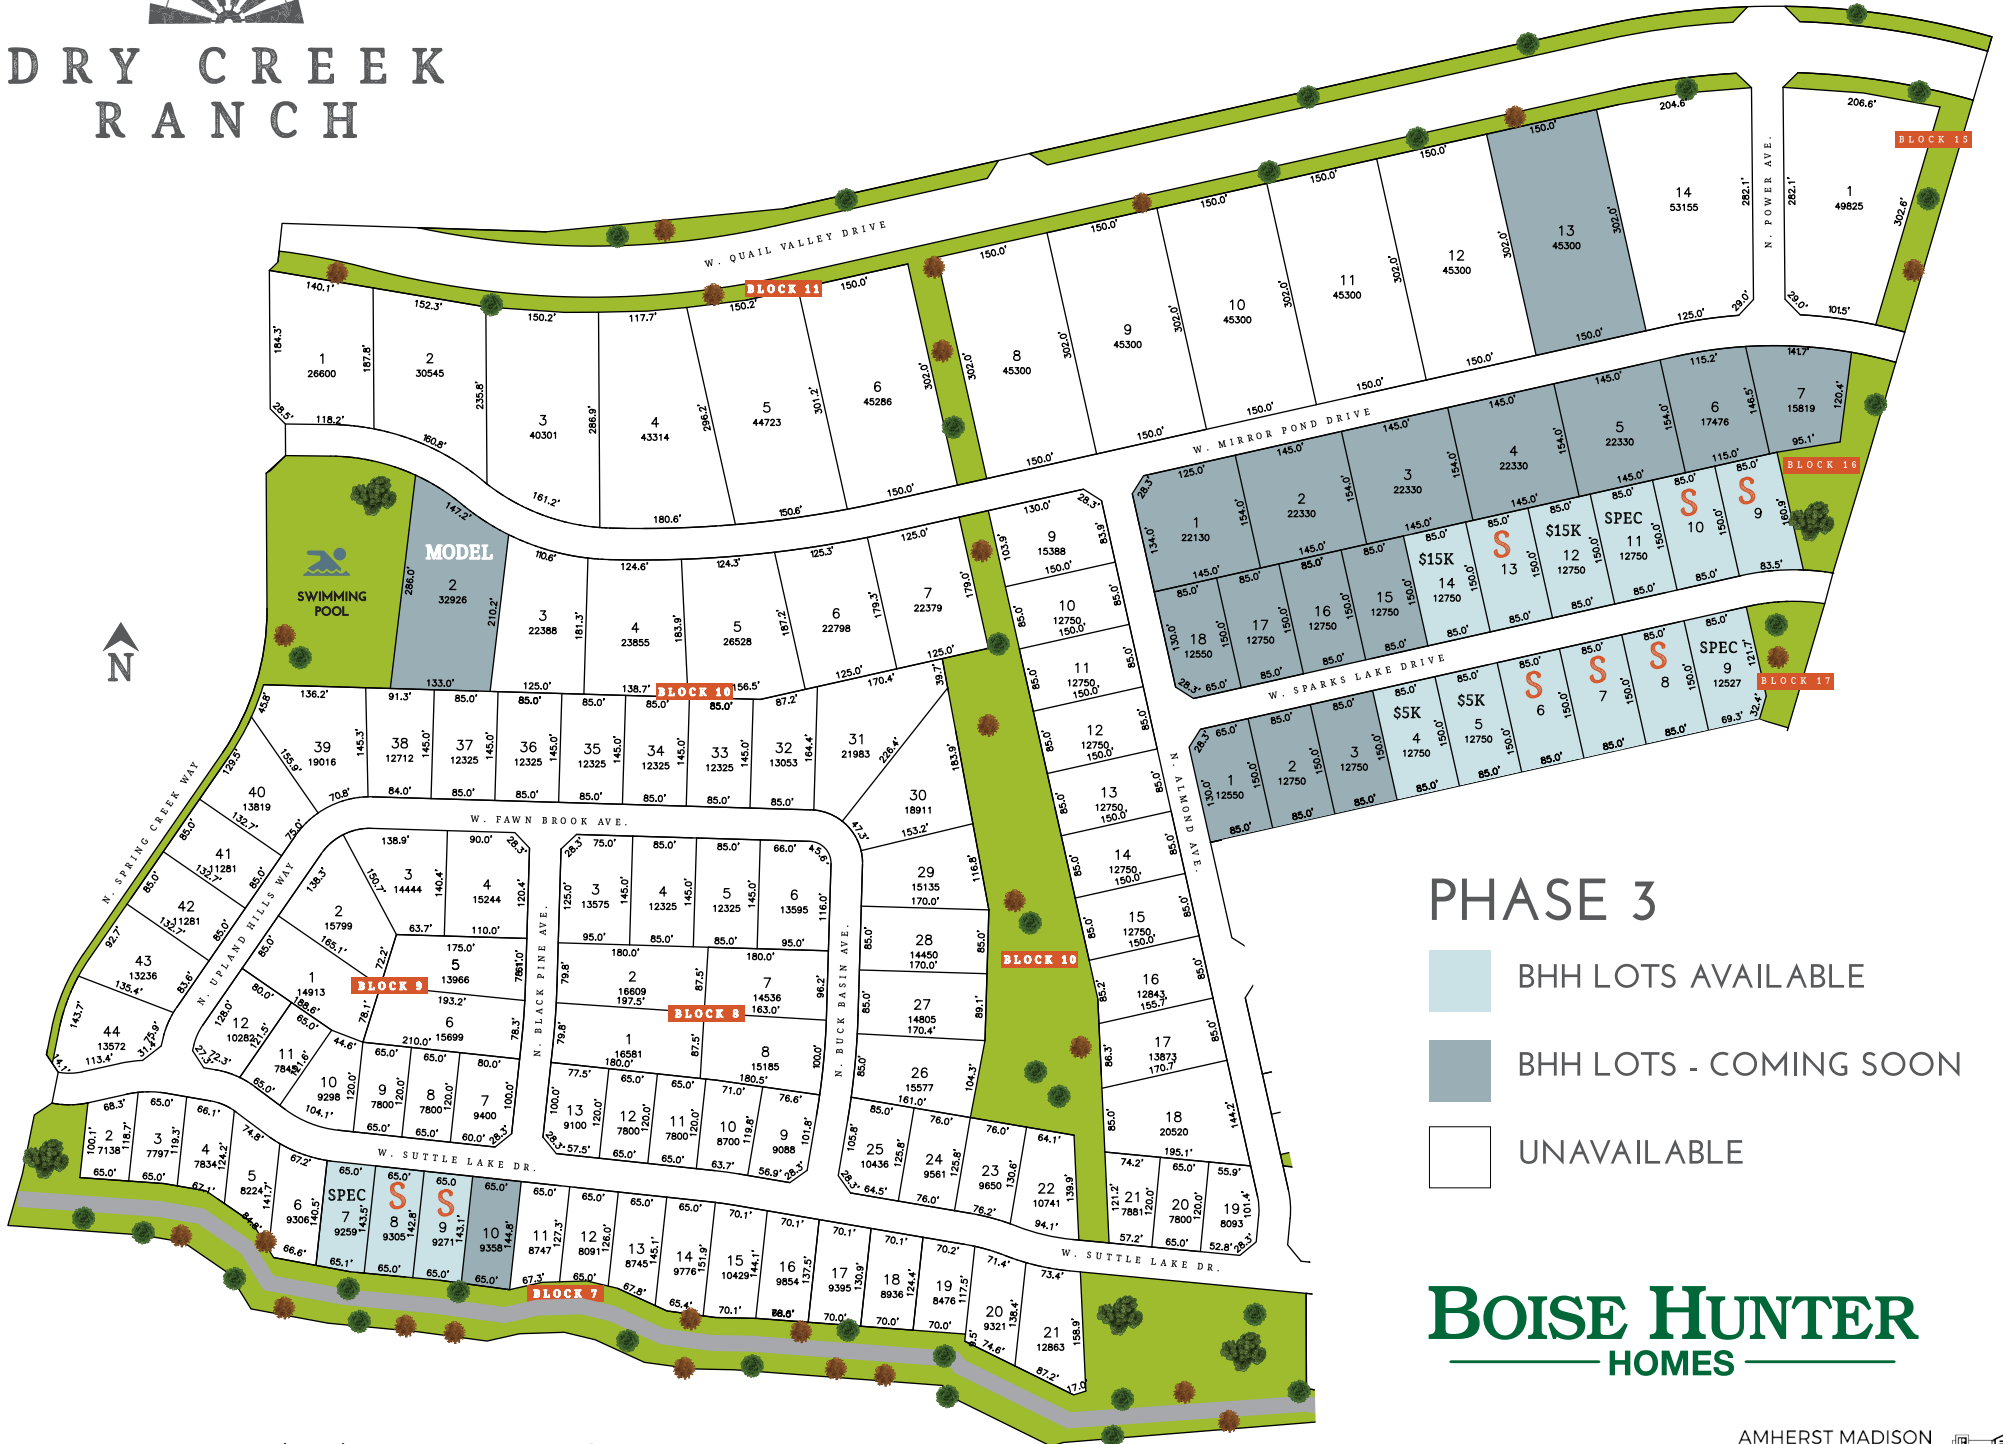

DRY CREEK RANCH

PHASE 3

- BHH LOTS AVAILABLE
- BHH LOTS - COMING SOON
- UNAVAILABLE

BOISE HUNTER HOMES

DEBBIE PRUETT | (208) 859-8801
 dpruett@boisehunterhomes.com

KODY KIRBY | 208-559-5513
 kkirby@boisehunterhomes.com