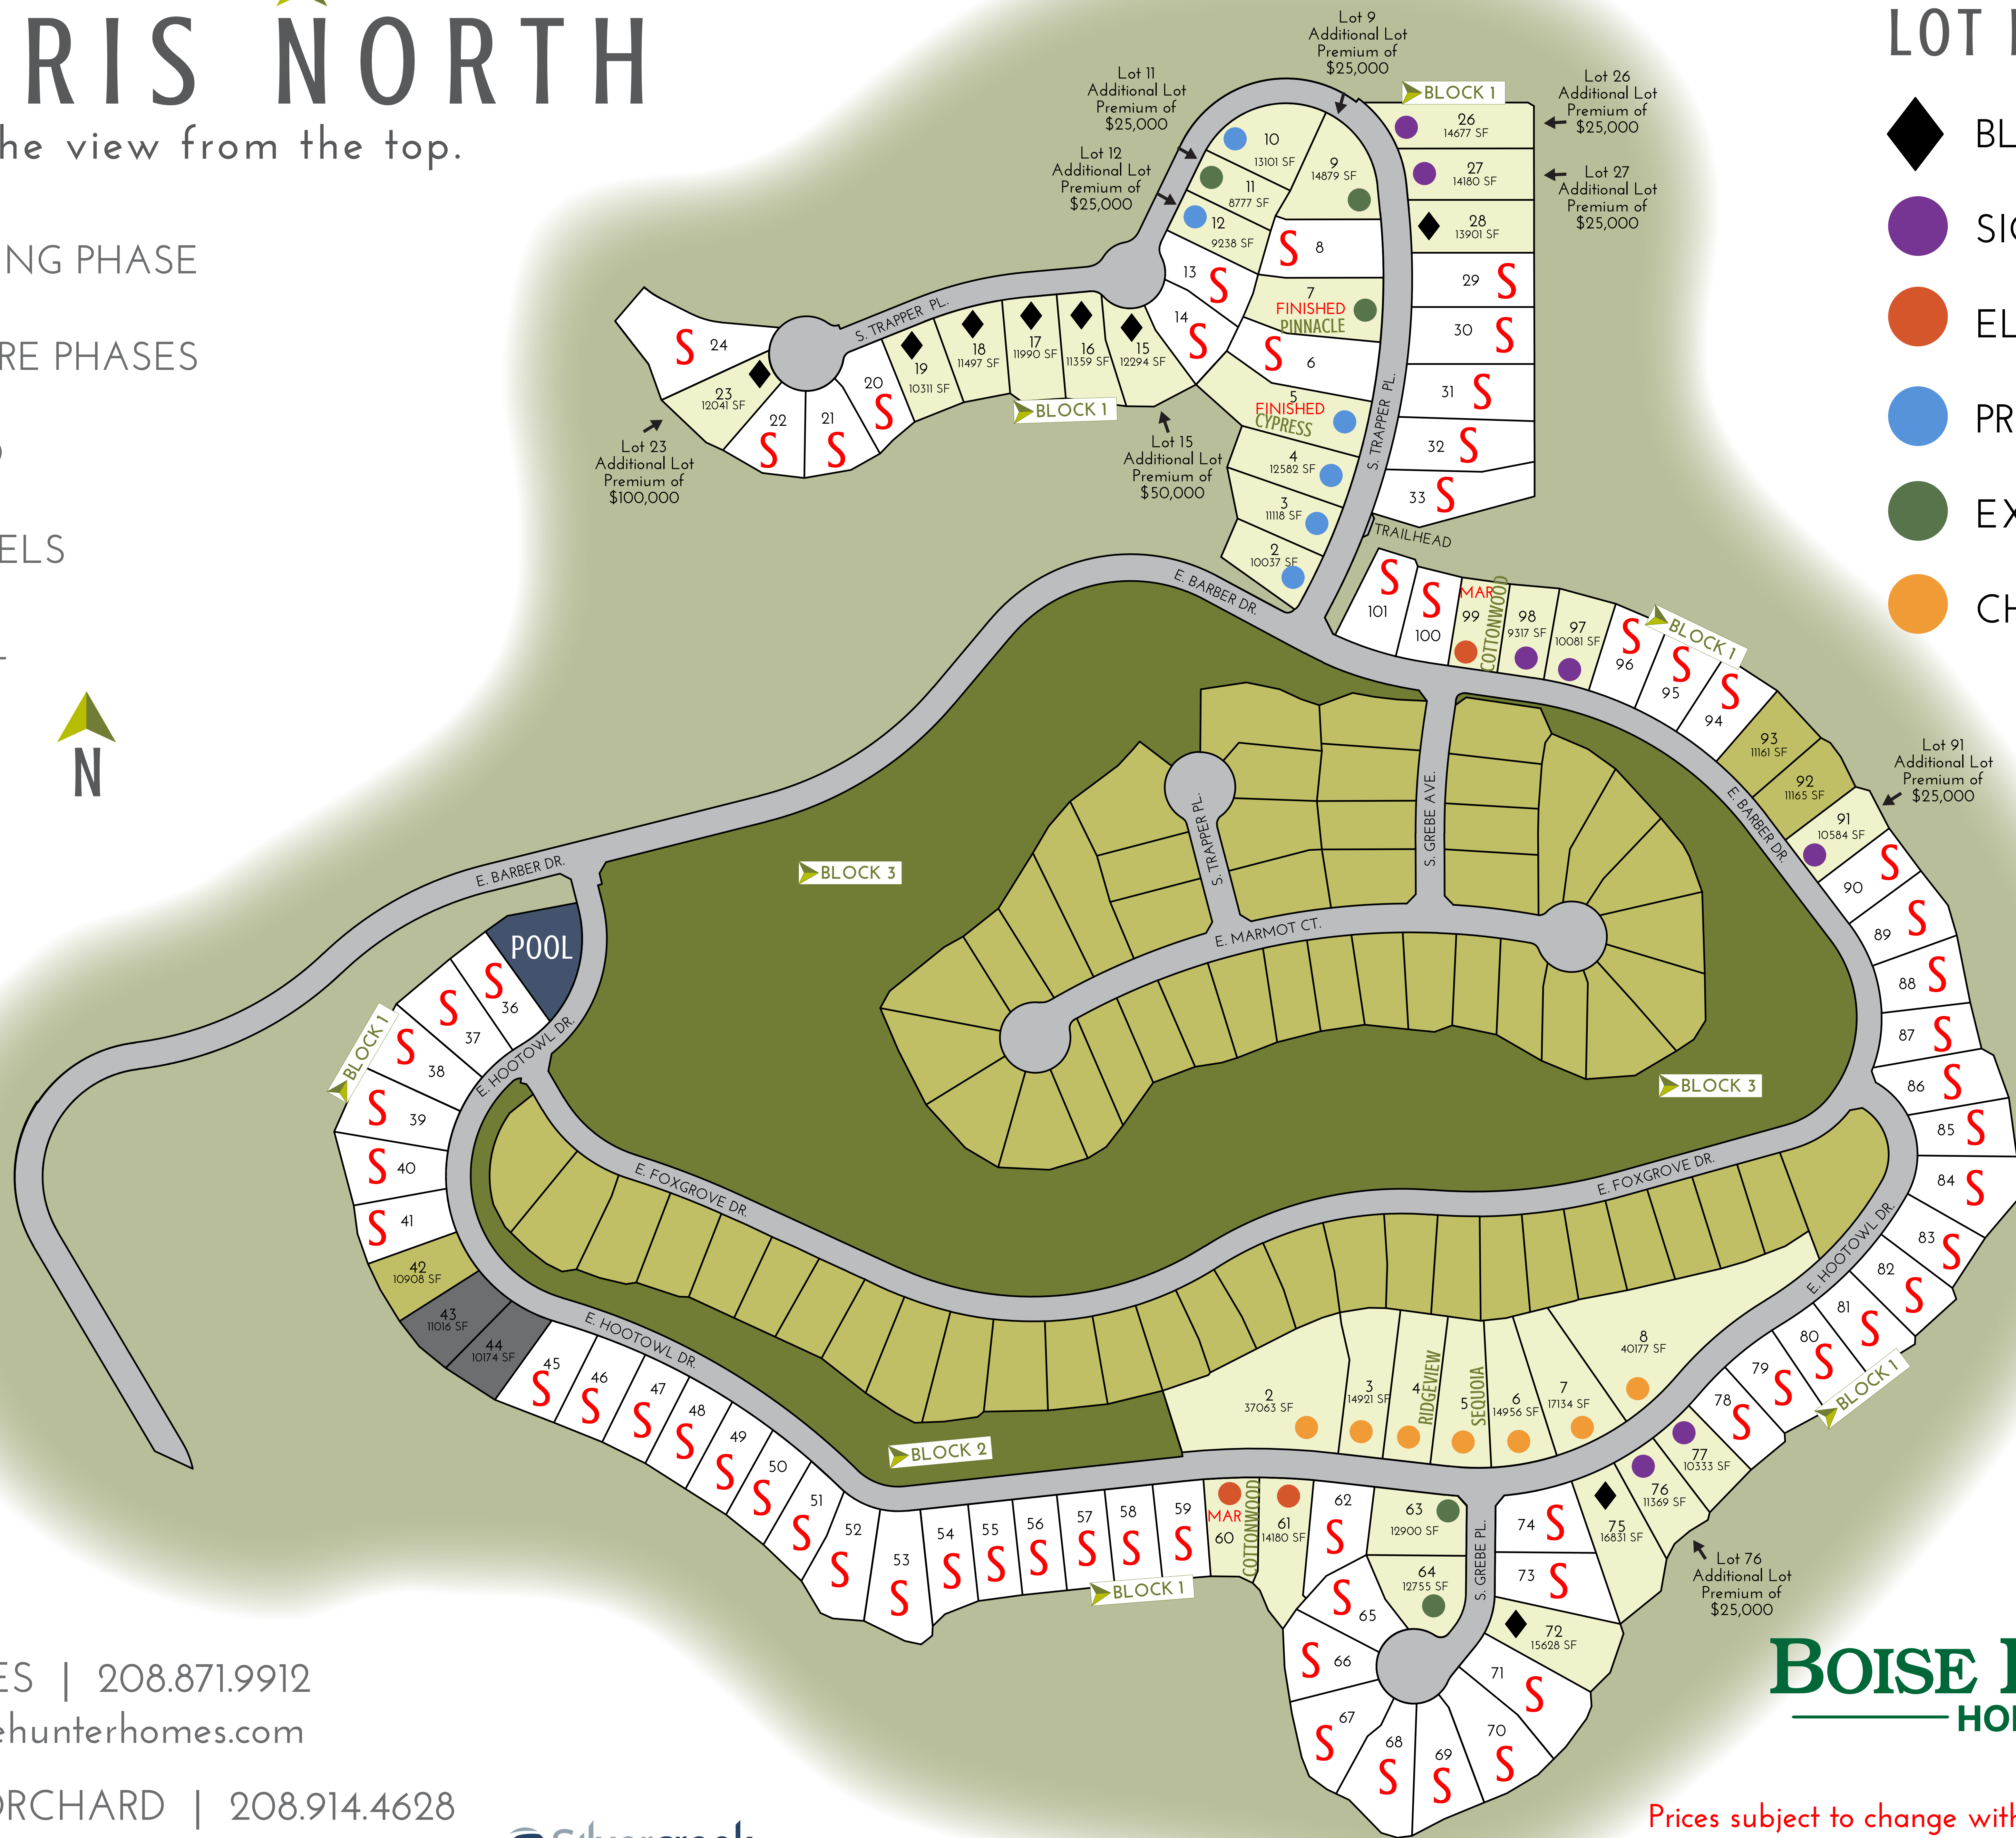

HARRIS NORTH

The view from the top.

- SELLING PHASE
- FUTURE PHASES
- SOLD
- MODELS
- POOL

LOT PREMIUMS

- BLACK DIAMOND
- SIGNATURE
- ELITE
- PREMIER
- EXECUTIVE
- CHOICE

JACE SKYLES | 208.871.9912
jskyles@boisehunterhomes.com

NATHAN ORCHARD | 208.914.4628
norchard@boisehunterhomes.com

Silvercreek
REALTY GROUP

BOISE HUNTER
HOMES

Prices subject to change without notice. Red month on lot is the estimated finish month. Updated 2-18-19