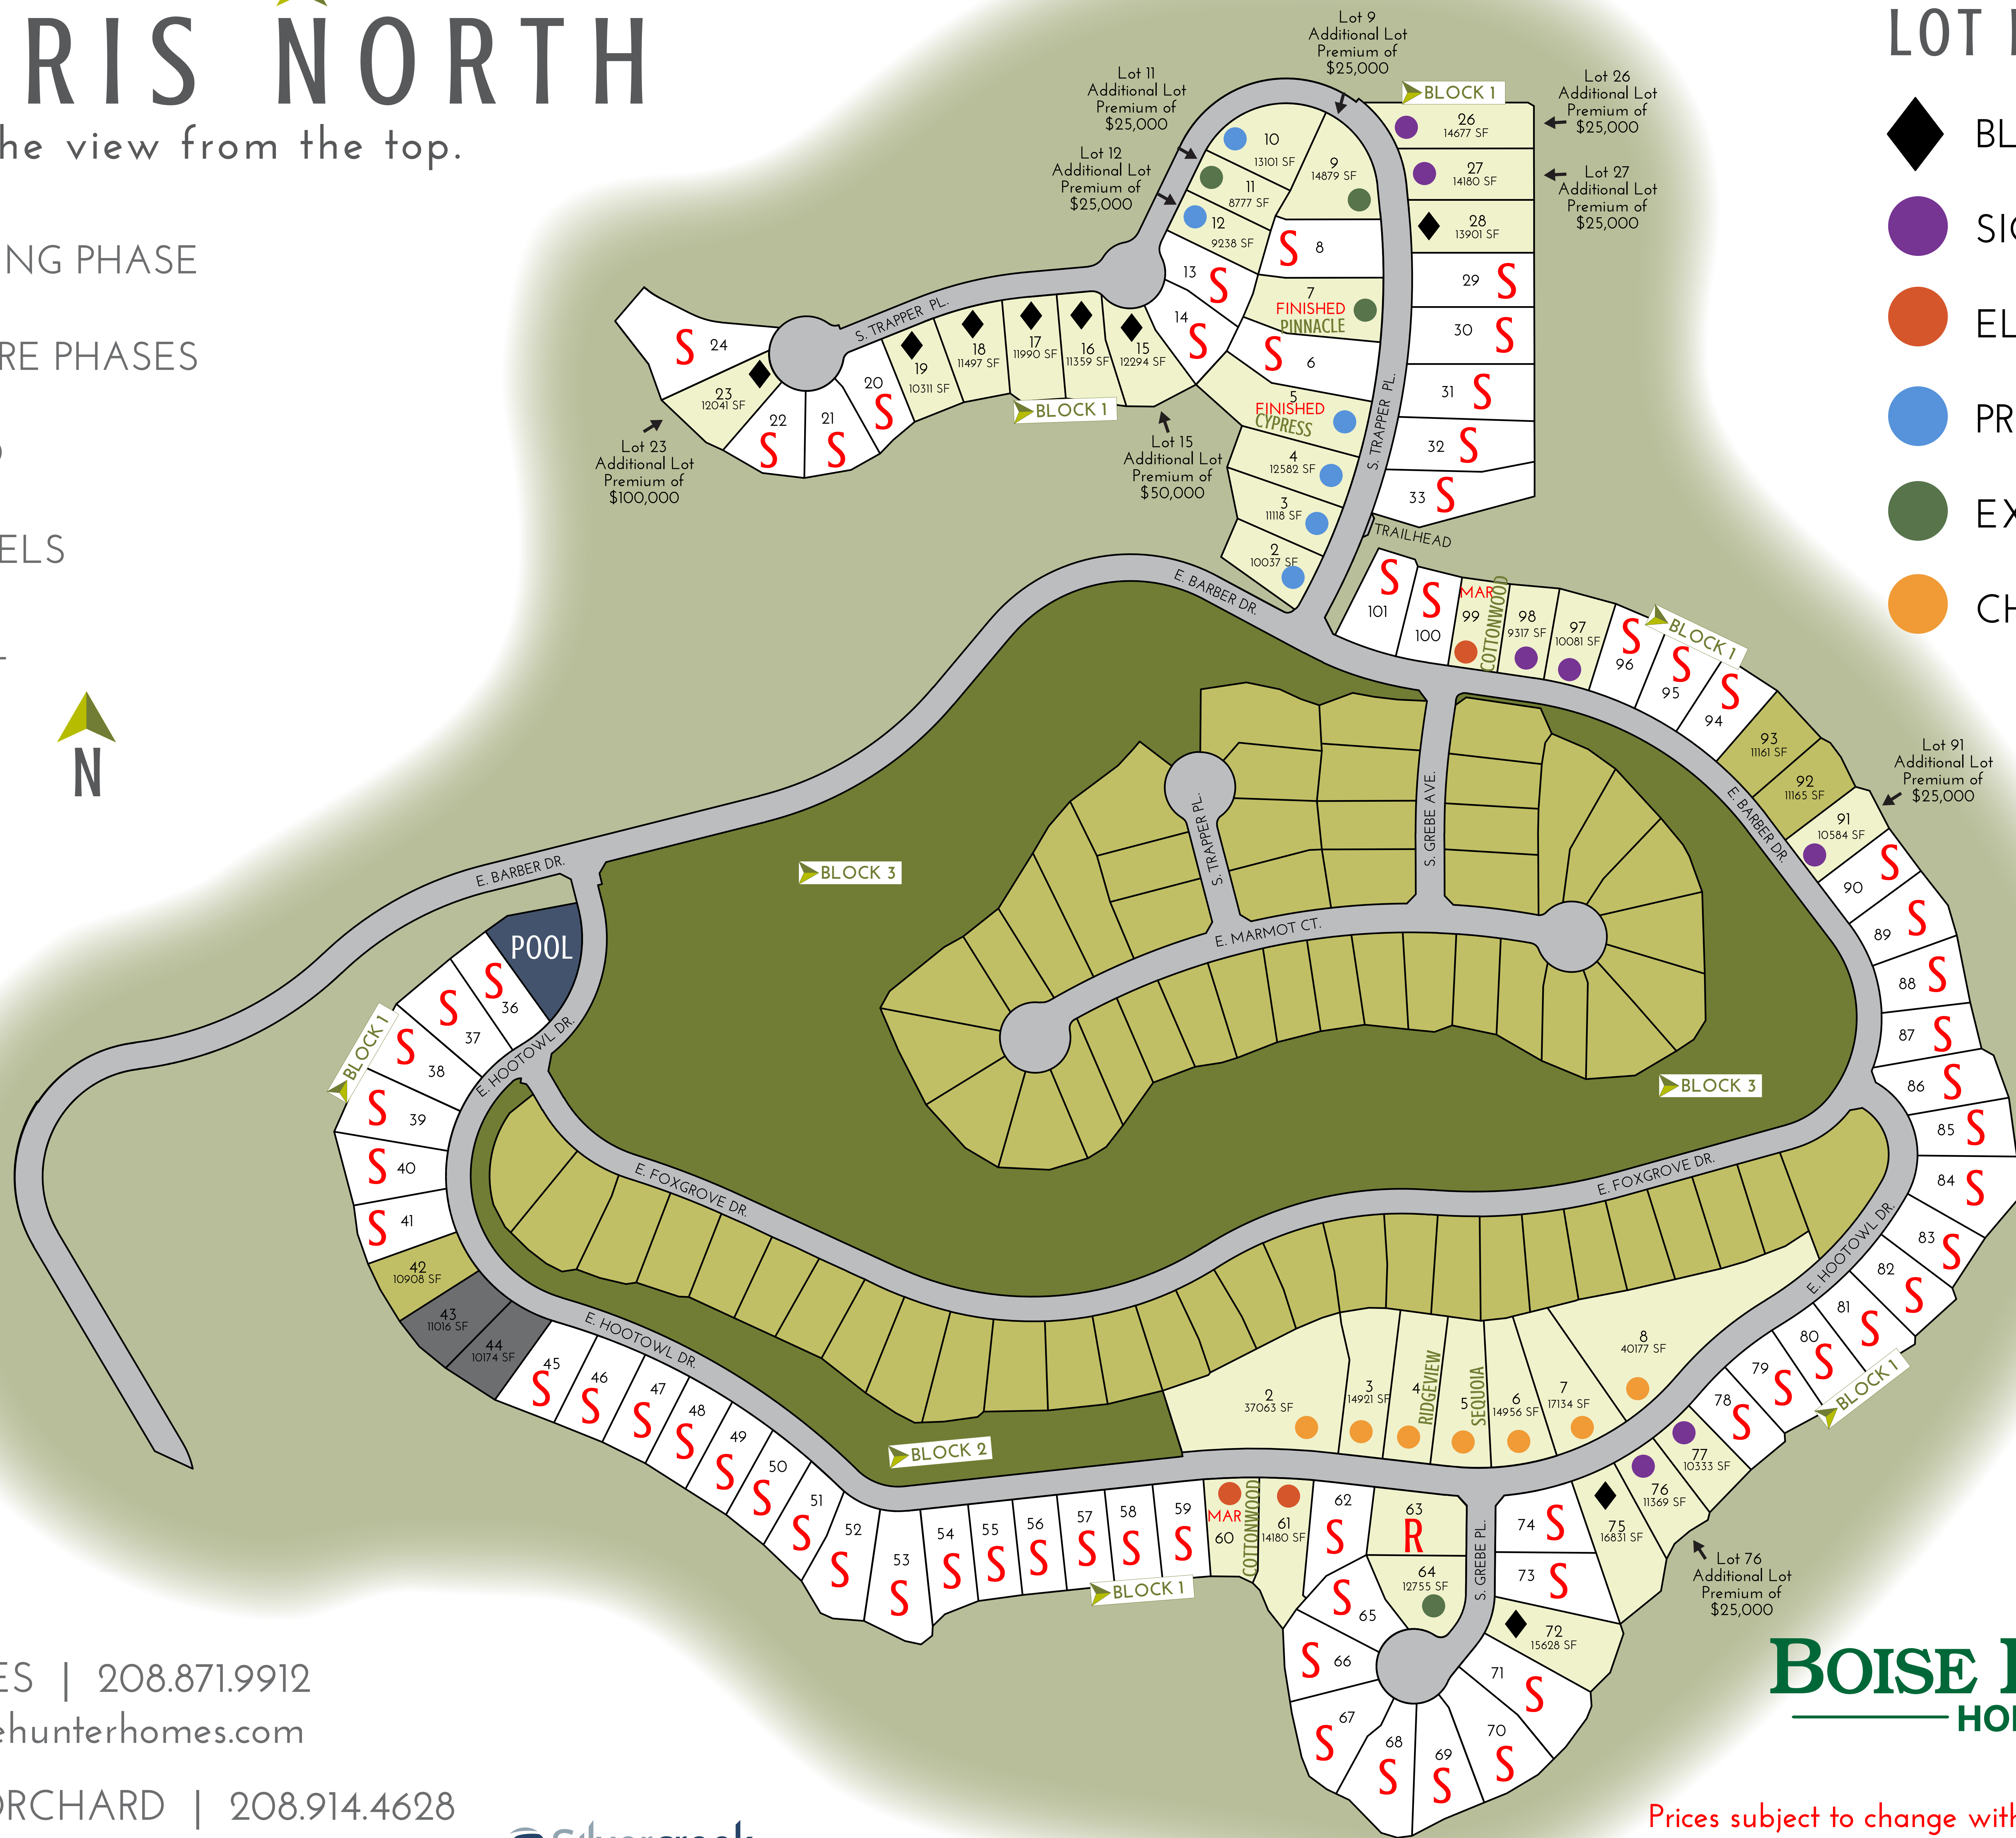

HARRIS NORTH

The view from the top.

- SELLING PHASE
- FUTURE PHASES
- SOLD
- MODELS
- POOL

LOT PREMIUMS

- BLACK DIAMOND
- SIGNATURE
- ELITE
- PREMIER
- EXECUTIVE
- CHOICE

JACE SKYLES | 208.871.9912
jskyles@boisehunterhomes.com

NATHAN ORCHARD | 208.914.4628
norchard@boisehunterhomes.com

Silvercreek
REALTY GROUP

BOISE HUNTER
HOMES

Prices subject to change without notice. Red month on lot is the estimated finish month. Updated 2-6-19