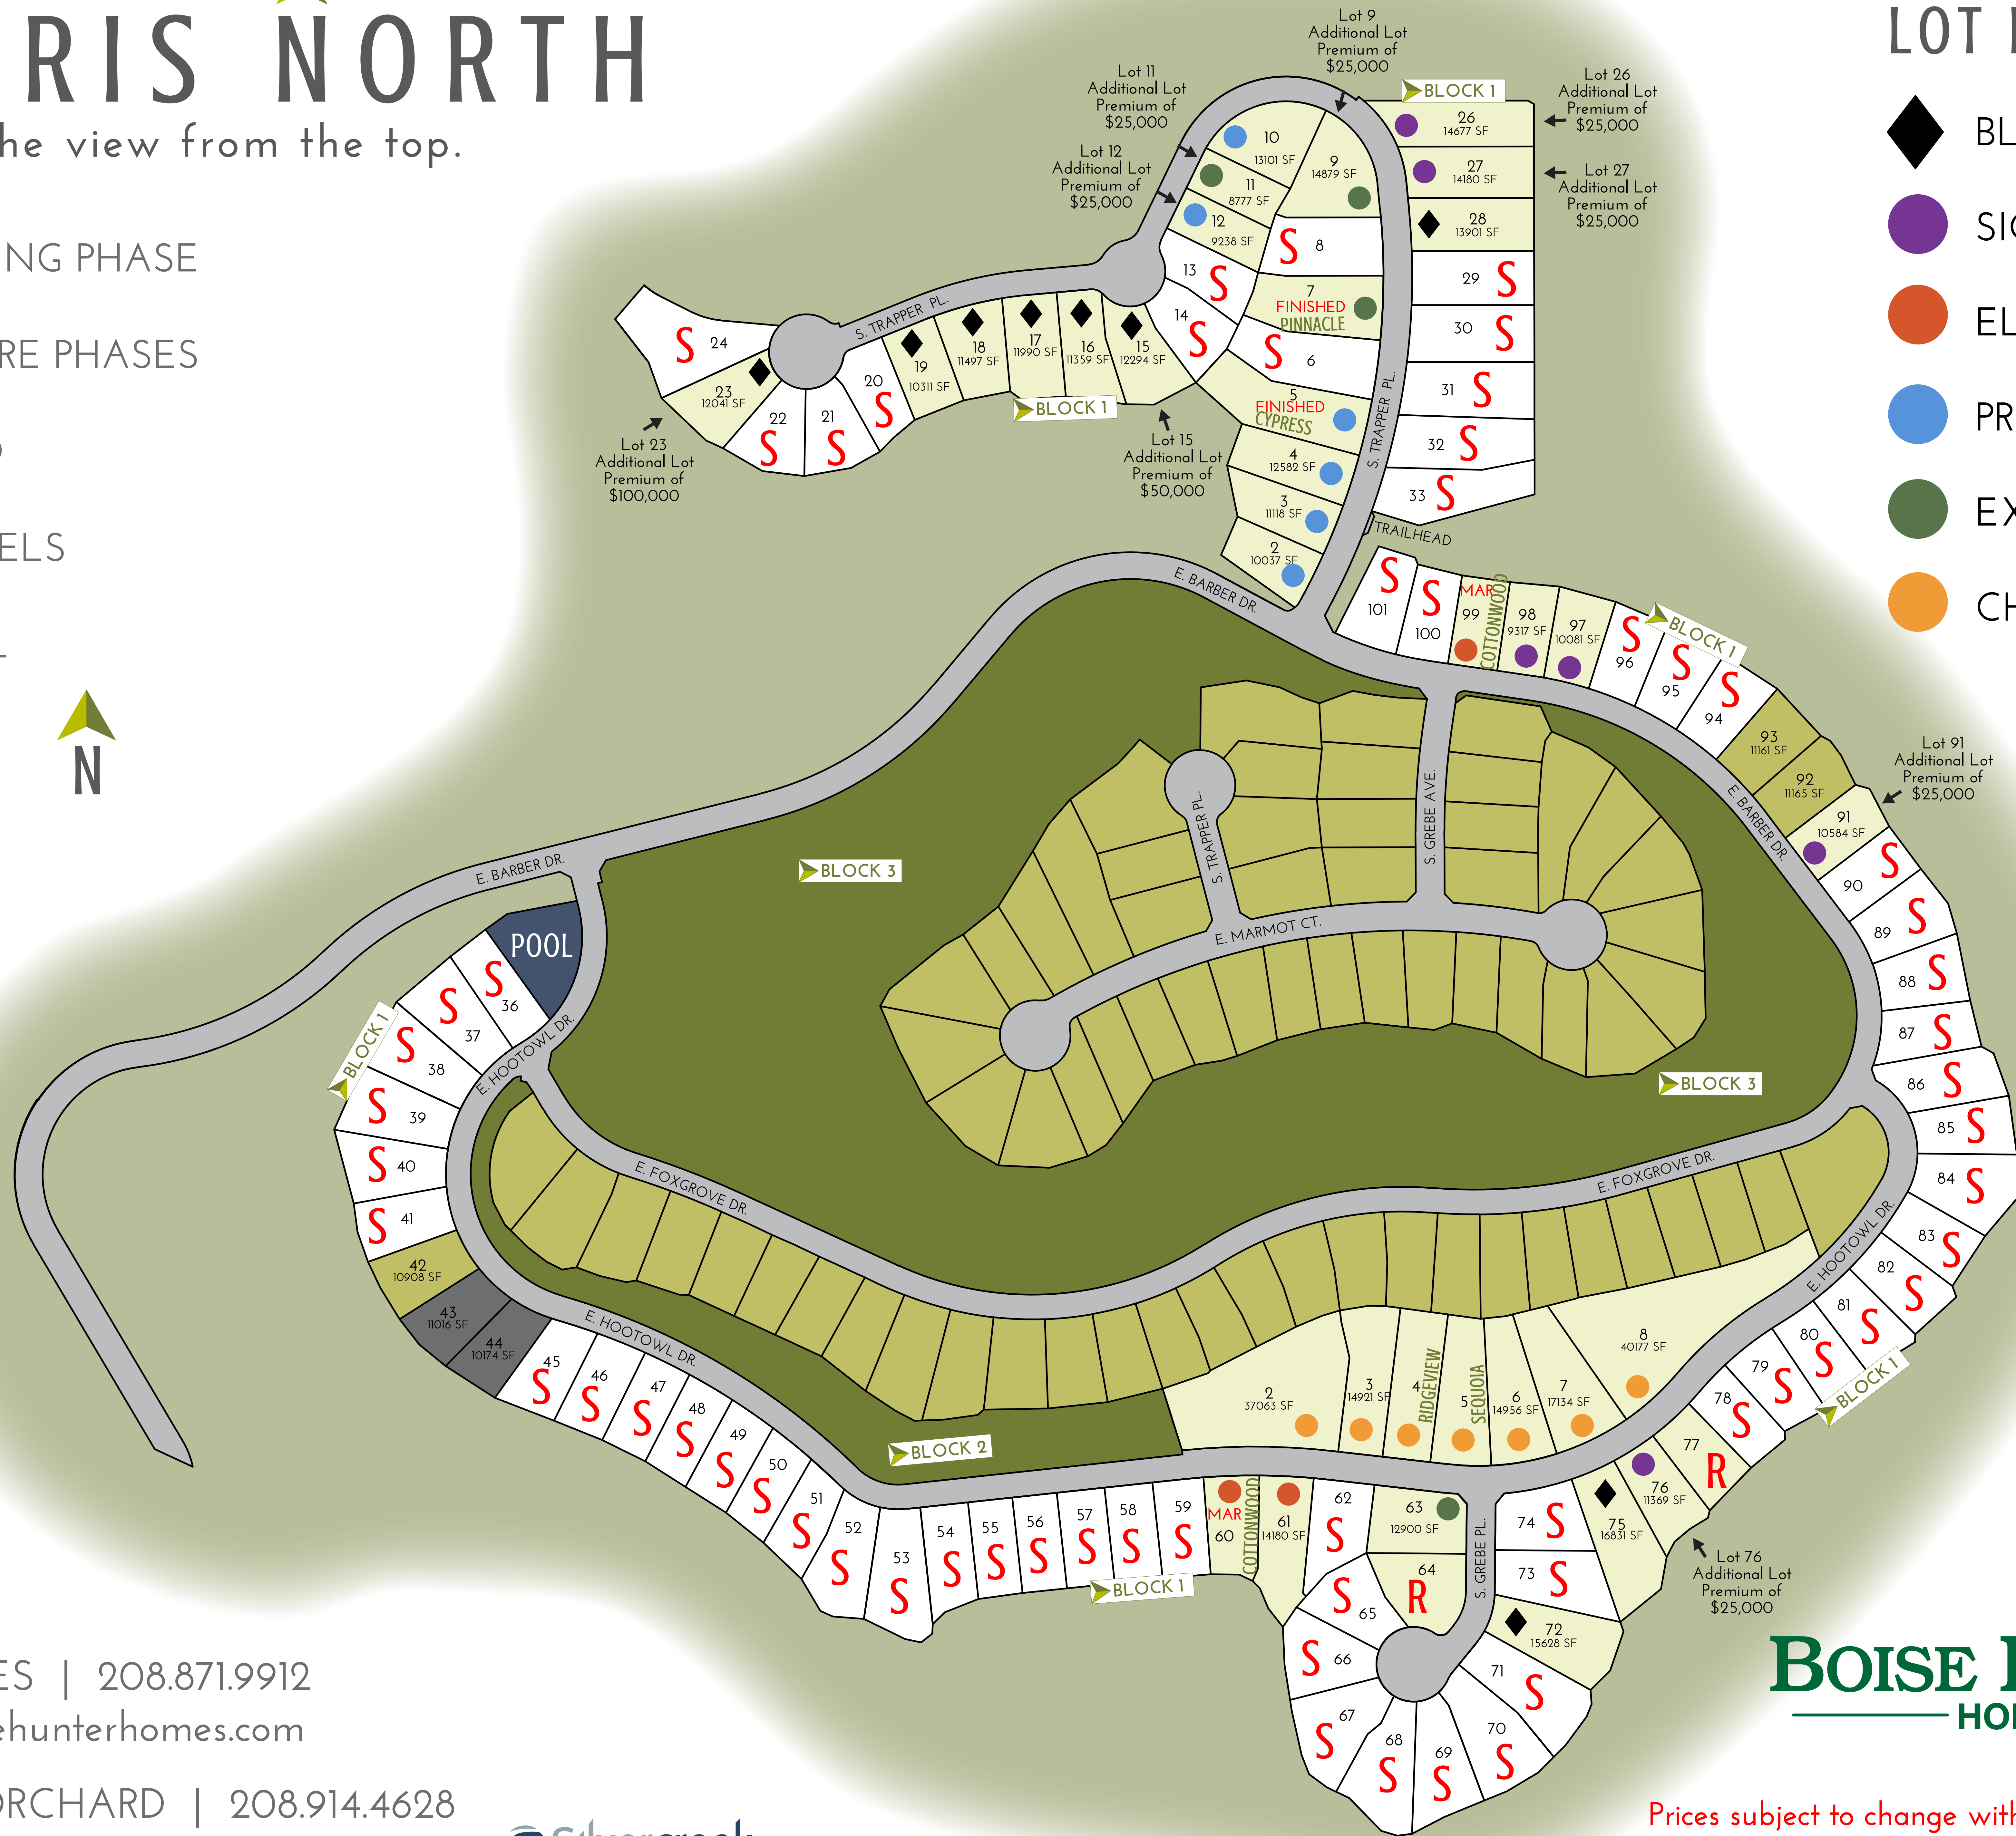

HARRIS NORTH

The view from the top.

- SELLING PHASE
- FUTURE PHASES
- SOLD
- MODELS
- POOL

LOT PREMIUMS

- BLACK DIAMOND
- SIGNATURE
- ELITE
- PREMIER
- EXECUTIVE
- CHOICE

JACE SKYLES | 208.871.9912
jskyles@boisehunterhomes.com