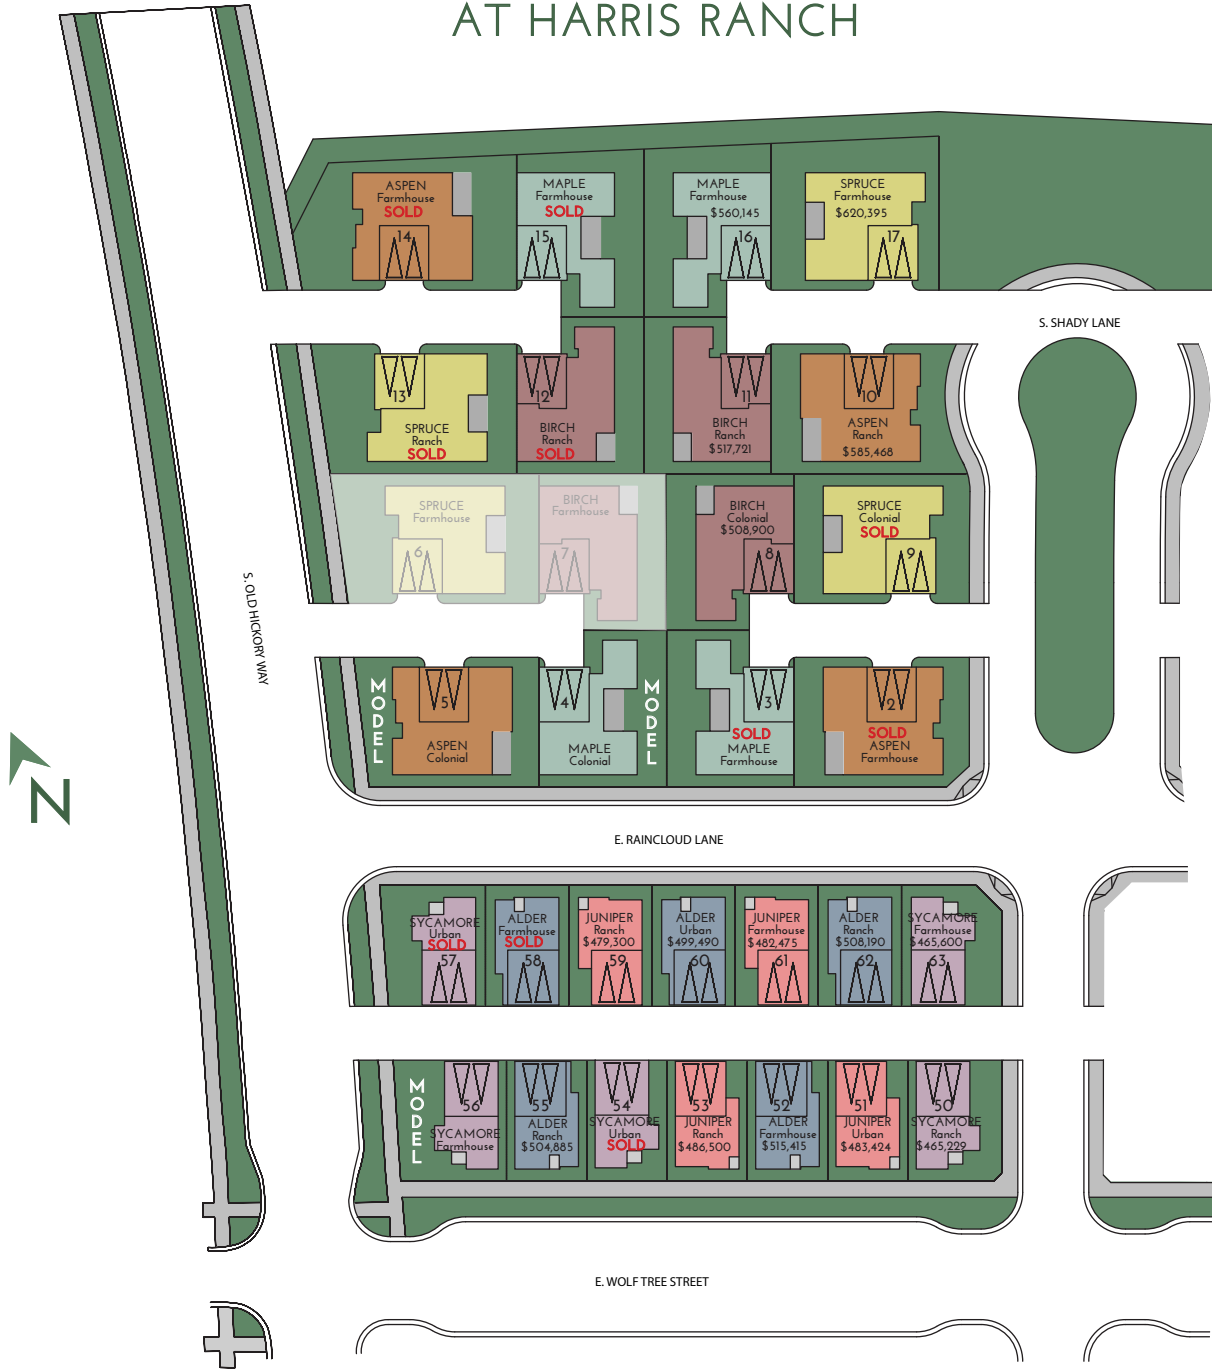

TIMBER SQUARE AT HARRIS RANCH

TRUELY LOESCHER | (208) 901-4849

TLoescher@BoiseHunterHomes.com

Lacey Crawford | (208) 572-9037

LCrawford@BoiseHunterHomes.com

COURTYARD HOMES

BIRCH ASPEN MAPLE SPRUCE

ELEVATED HOMES

SYCAMORE ALDER JUNIPER