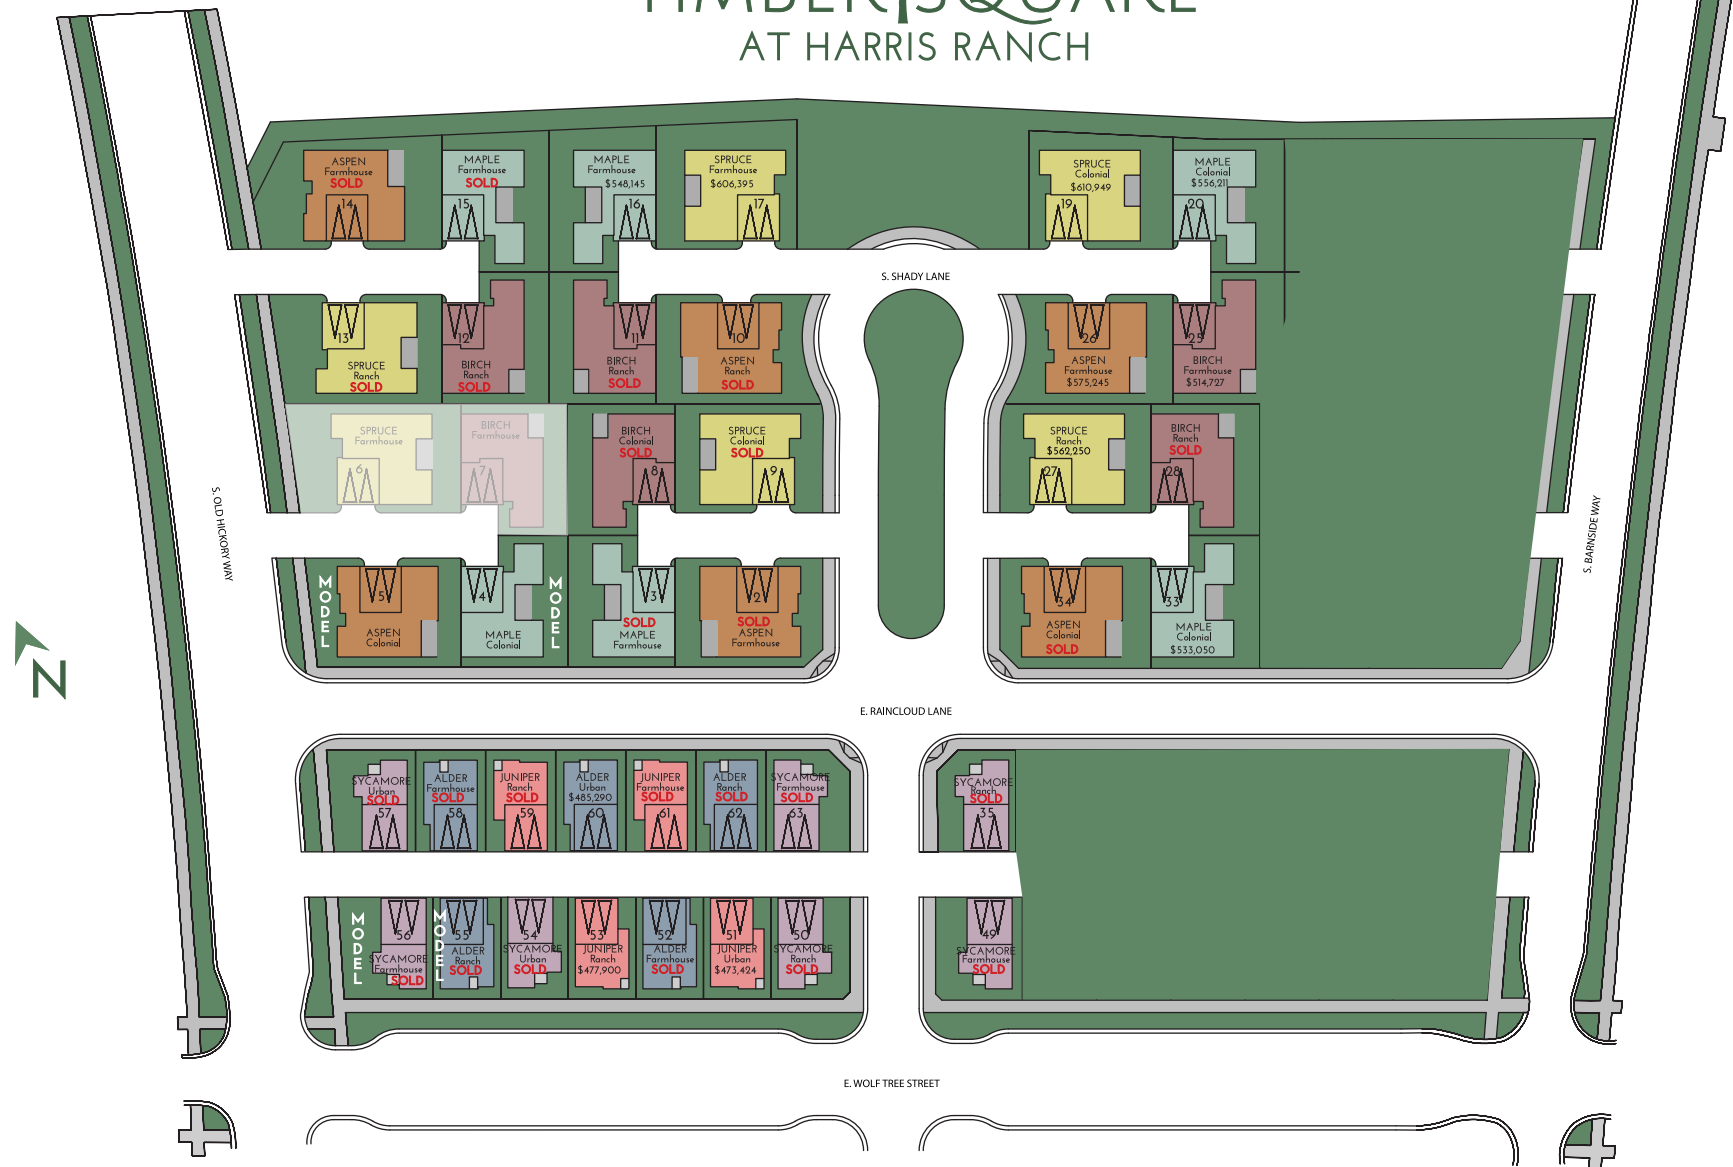

# TIMBER SQUARE AT HARRIS RANCH

Truely Loescher | (208) 901-4849  
 TLoescher@BoiseHunterHomes.com

Lacey Crawford | (208) 572-9037  
 LCrawford@BoiseHunterHomes.com

COURTYARD HOMES

- BIRCH
- ASPEN
- MAPLE
- SPRUCE