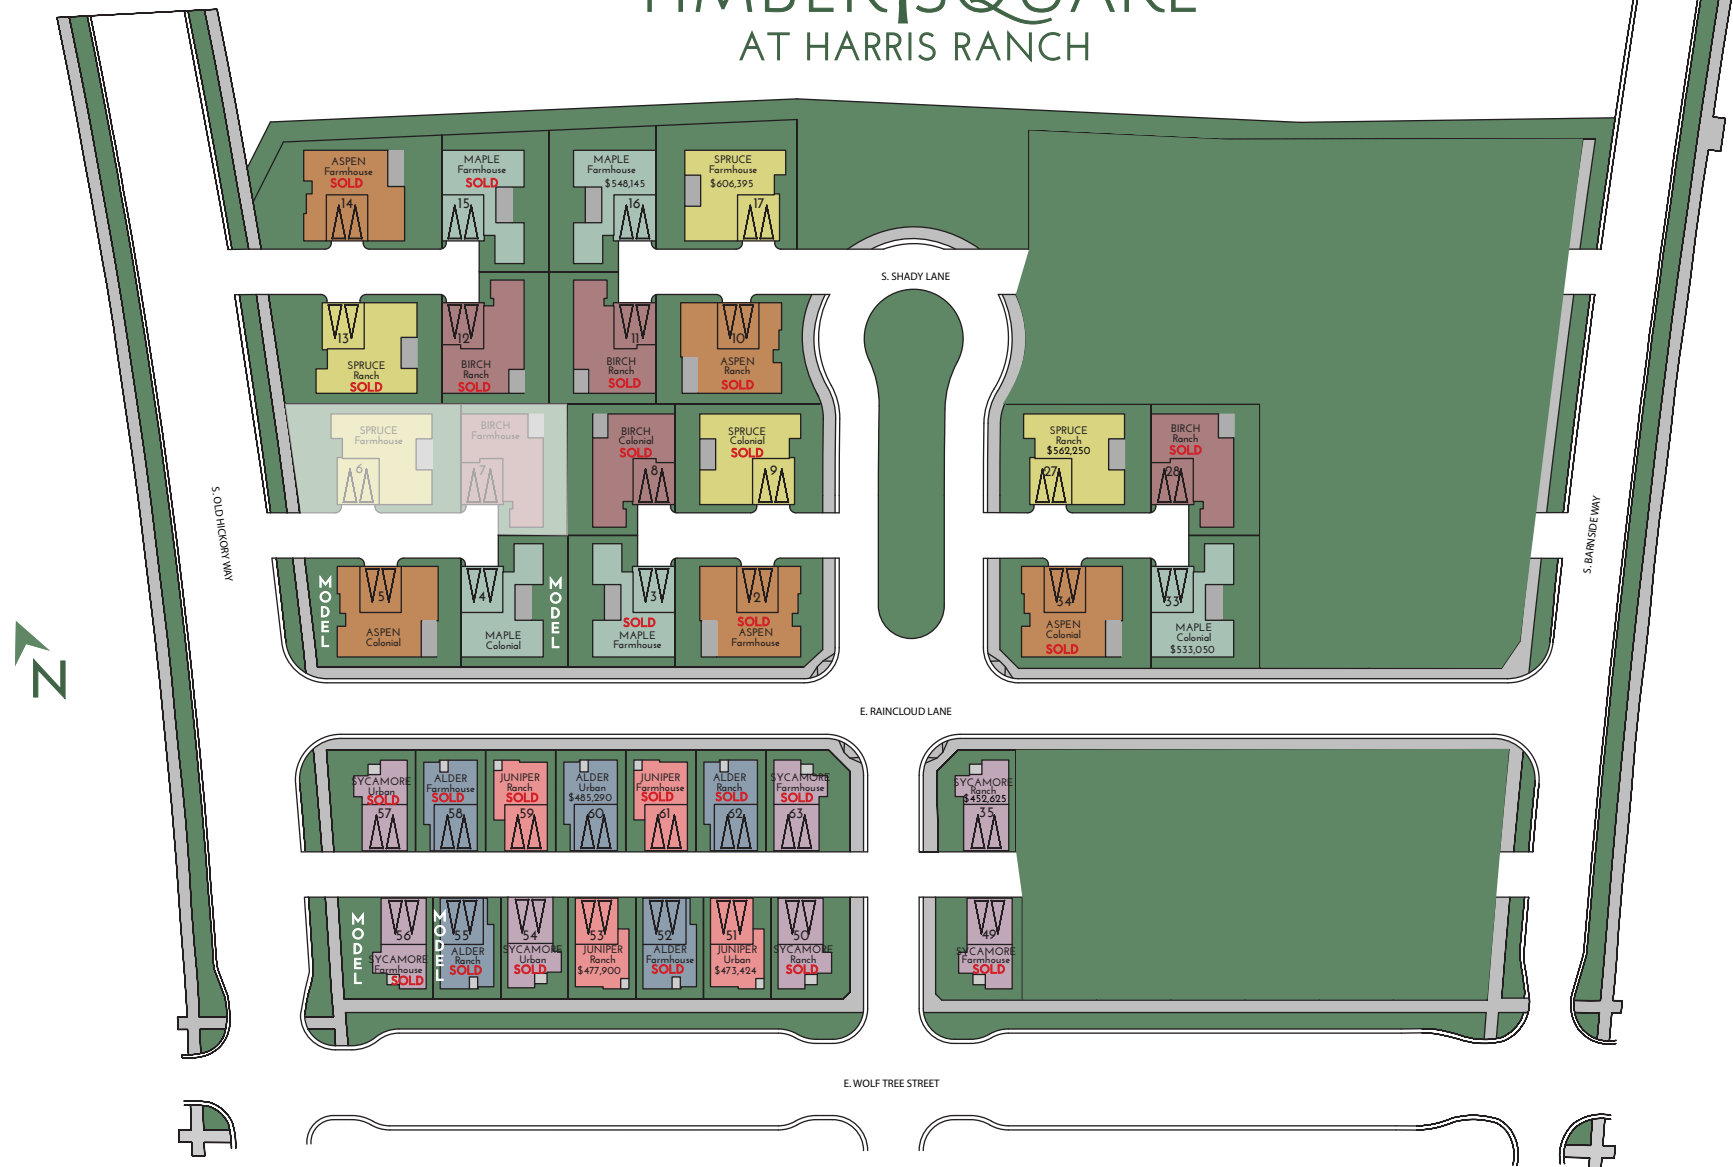

TIMBER SQUARE AT HARRIS RANCH

Truely Loescher | (208) 901-4849
 TLoescher@BoiseHunterHomes.com

Lacey Crawford | (208) 572-9037
 LCrawford@BoiseHunterHomes.com

BOISE HUNTER HOMES

COURTYARD HOMES

- BIRCH
- ASPEN
- MAPLE
- SPRUCE