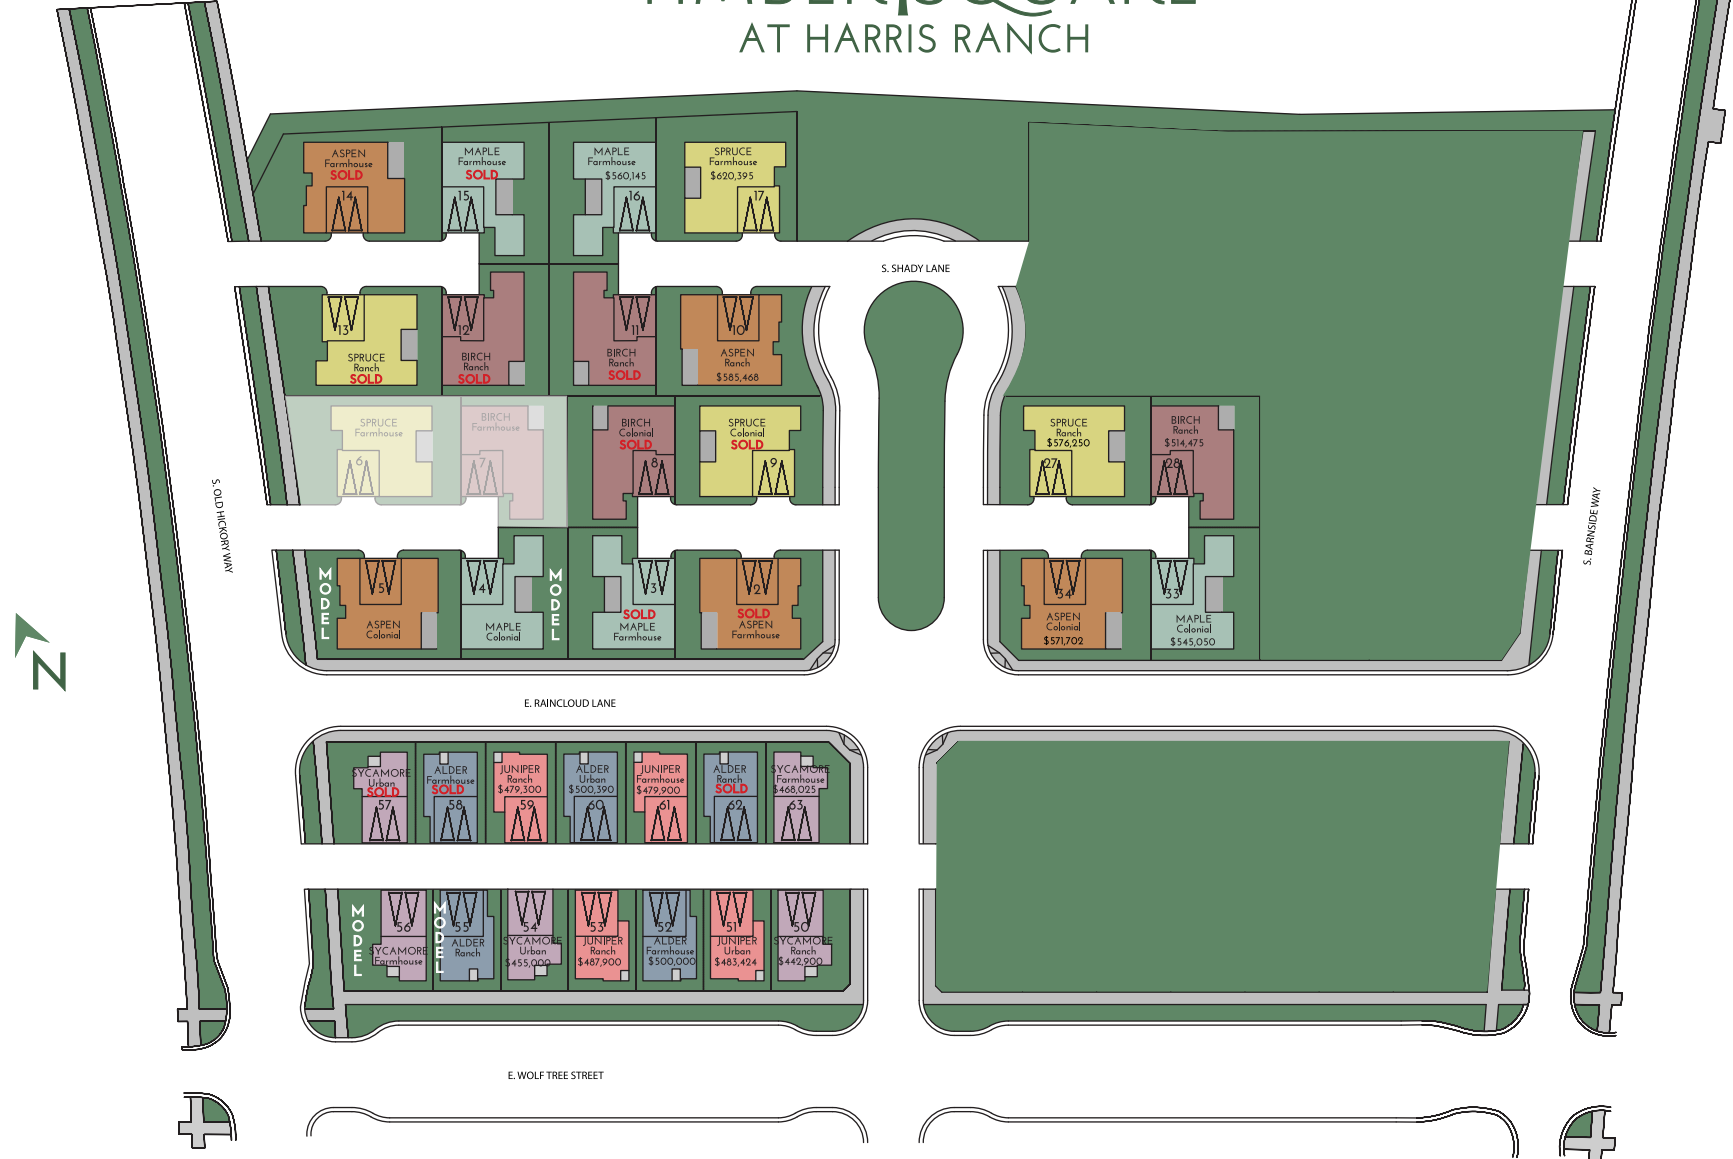

TIMBER SQUARE AT HARRIS RANCH

Truely Loescher | (208) 901-4849
 TLoescher@BoiseHunterHomes.com

Lacey Crawford | (208) 572-9037
 LCrawford@BoiseHunterHomes.com

COURTYARD HOMES

- BIRCH
- ASPEN
- MAPLE
- SPRUCE