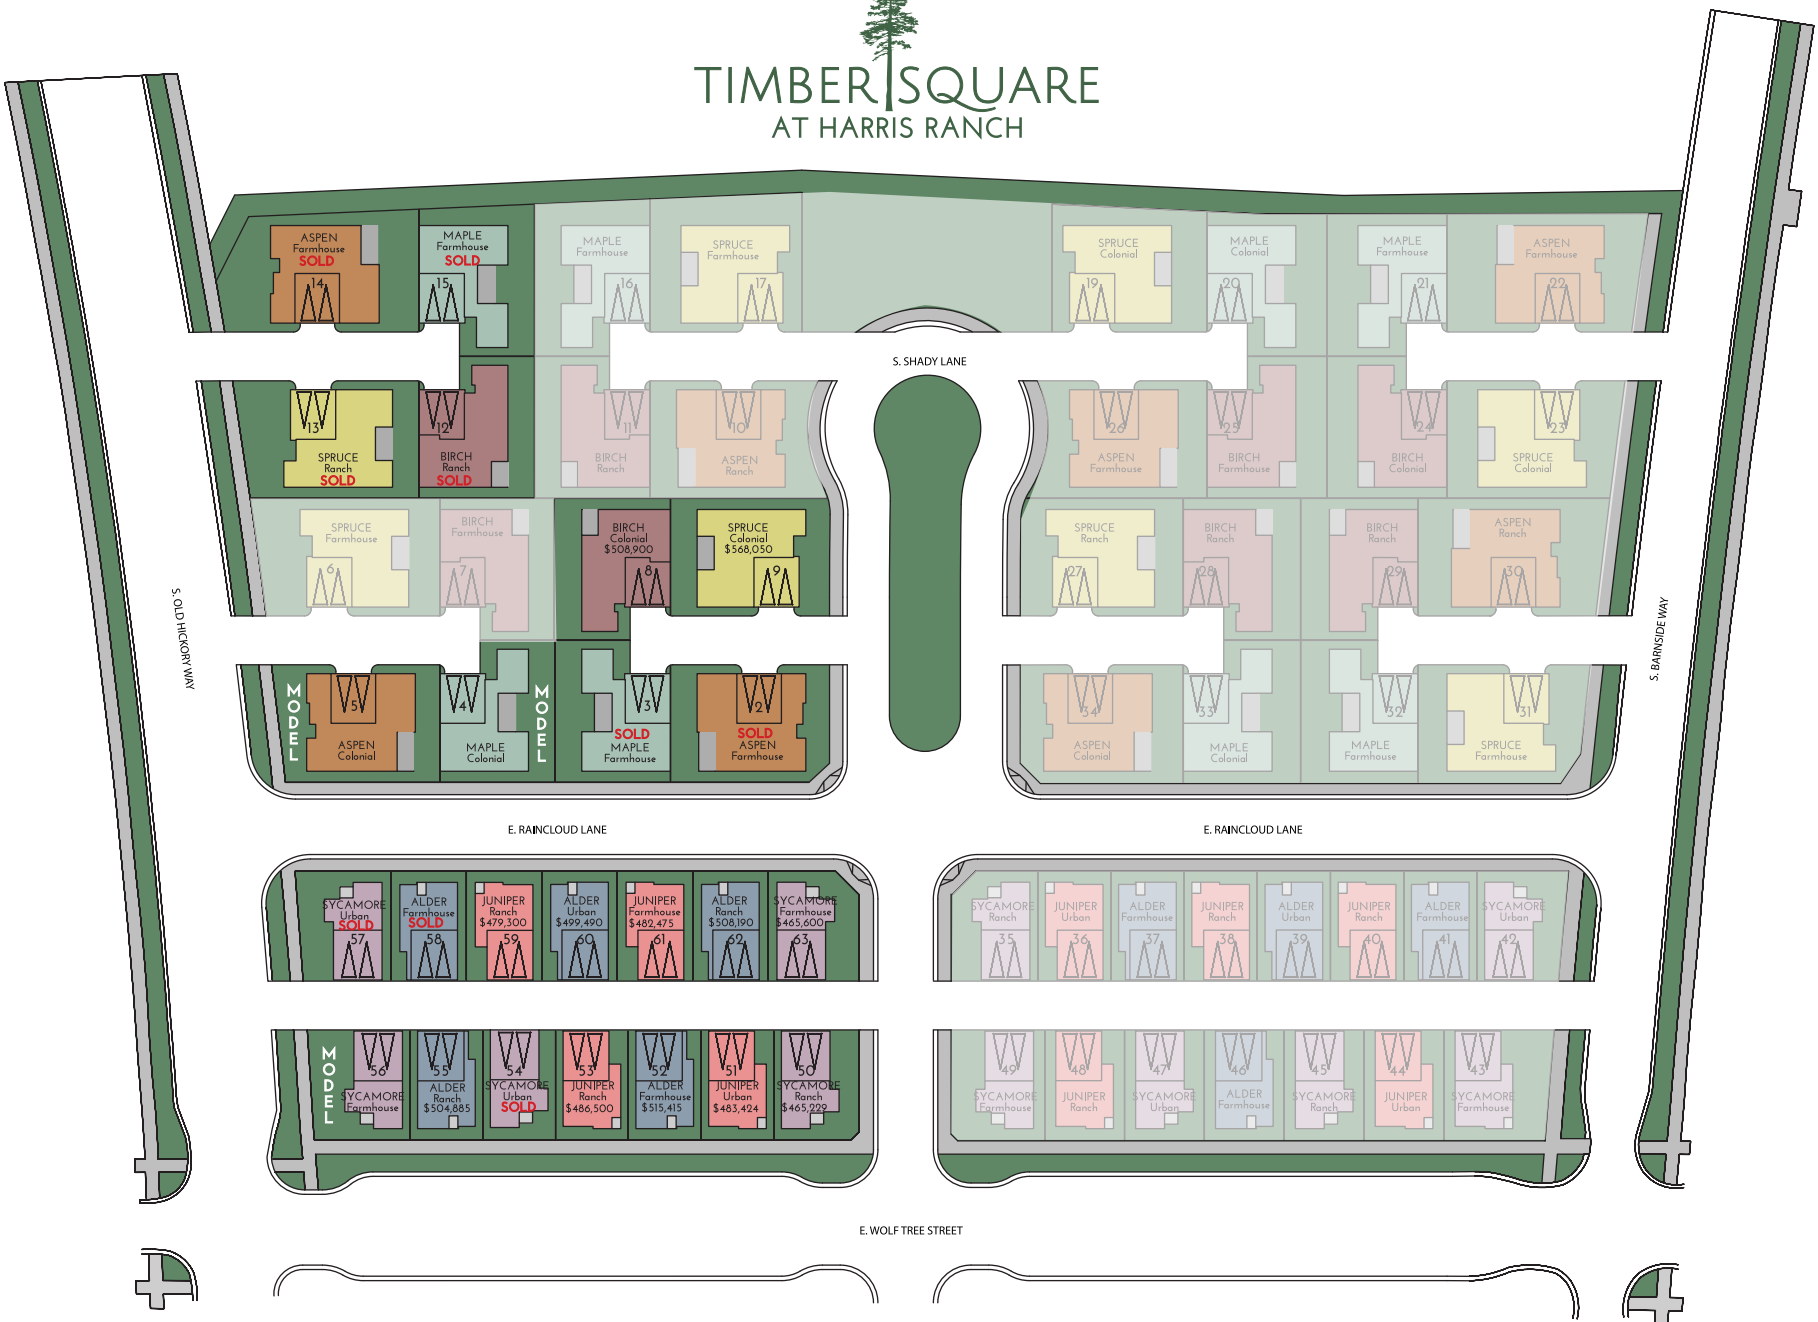

TIMBER SQUARE AT HARRIS RANCH

BOISE HUNTER HOMES

Lacey Crawford | (208) 572-9037
LCrawford@BoiseHunterHomes.com

COURTYARD HOMES

BIRCH	ASPEN	MAPLE	SPRUCE

ELEVATED HOMES

SYCAMORE	ALDER	JUNIPER