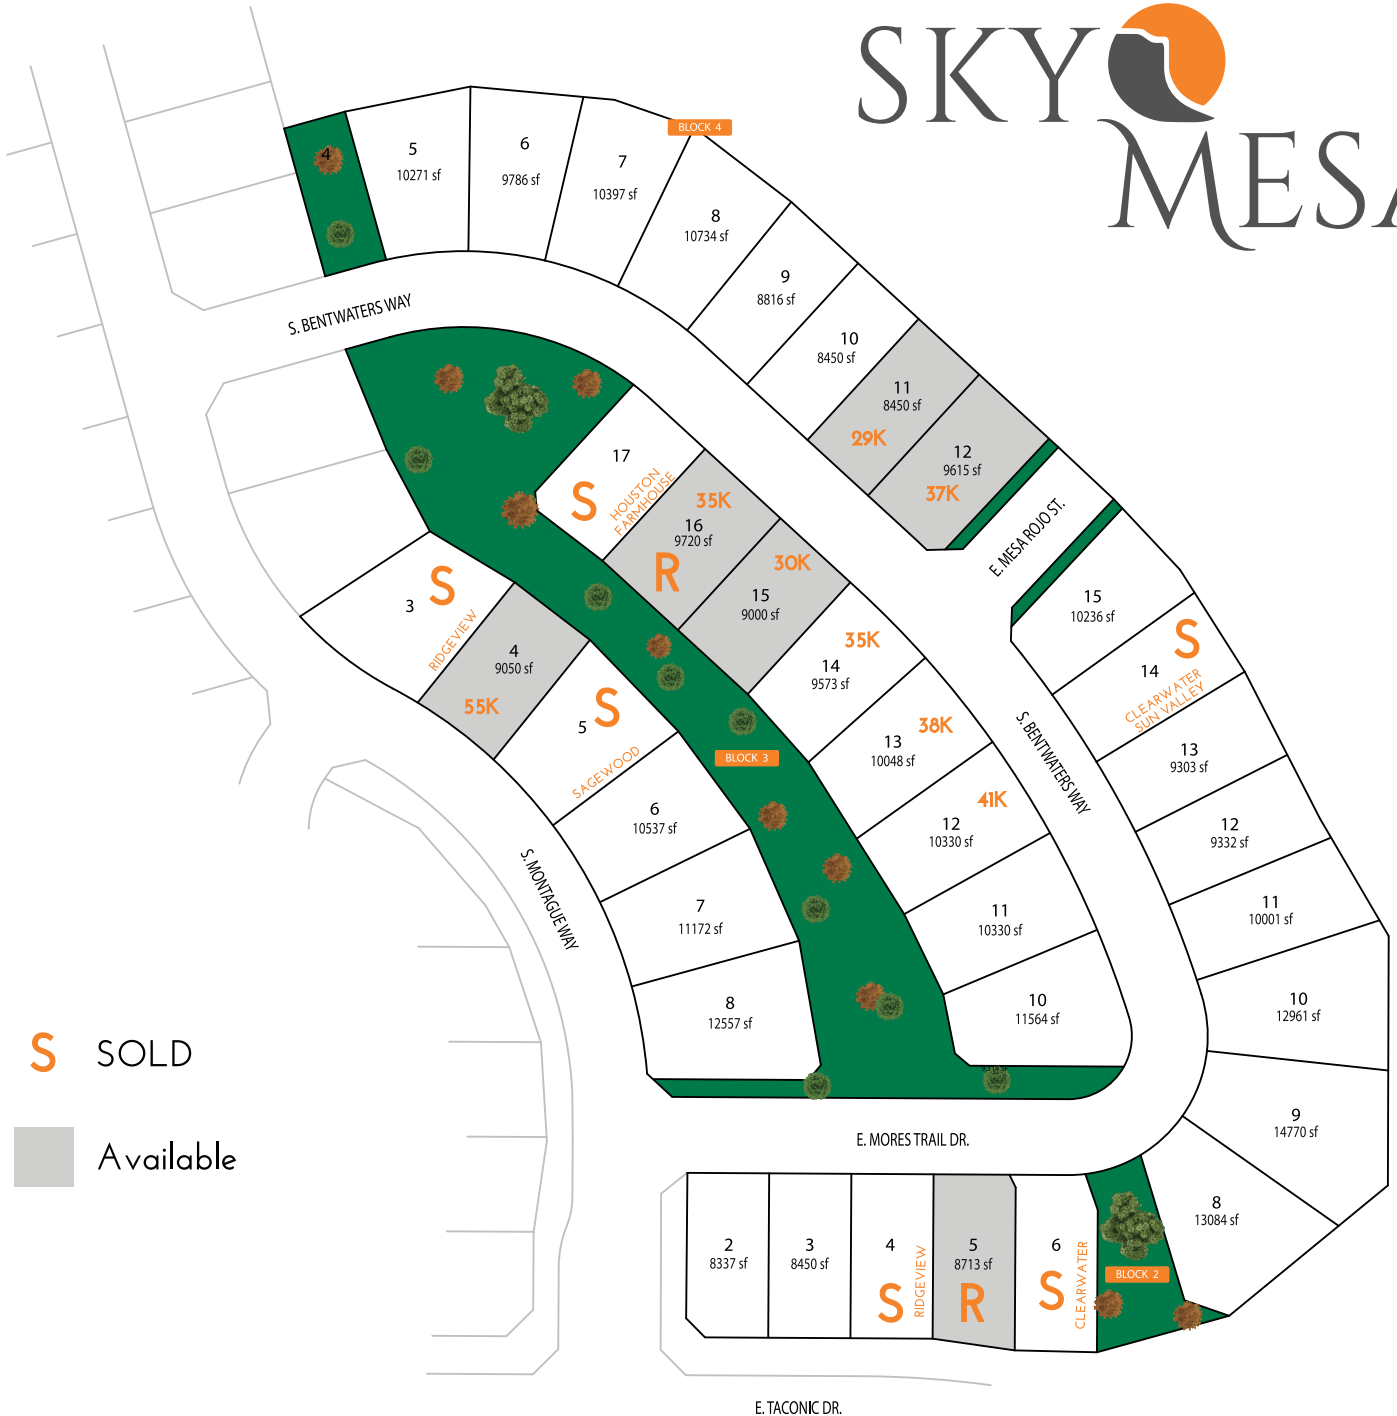

AVAILABLE
S SOLD

(208) 789-1801

SkyMesa@BoiseHunterHomes.com

SKY MESA

(208) 789-1801
 SkyMesa@BoiseHunterHomes.com

BOISE HUNTER
 HOMES

SKY MESA

(208) 789-1801

SkyMesa@BoiseHunterHomes.com

AVAILABLE

SOLD SOLD

R RESERVED

* Lot requires additional elevation elements