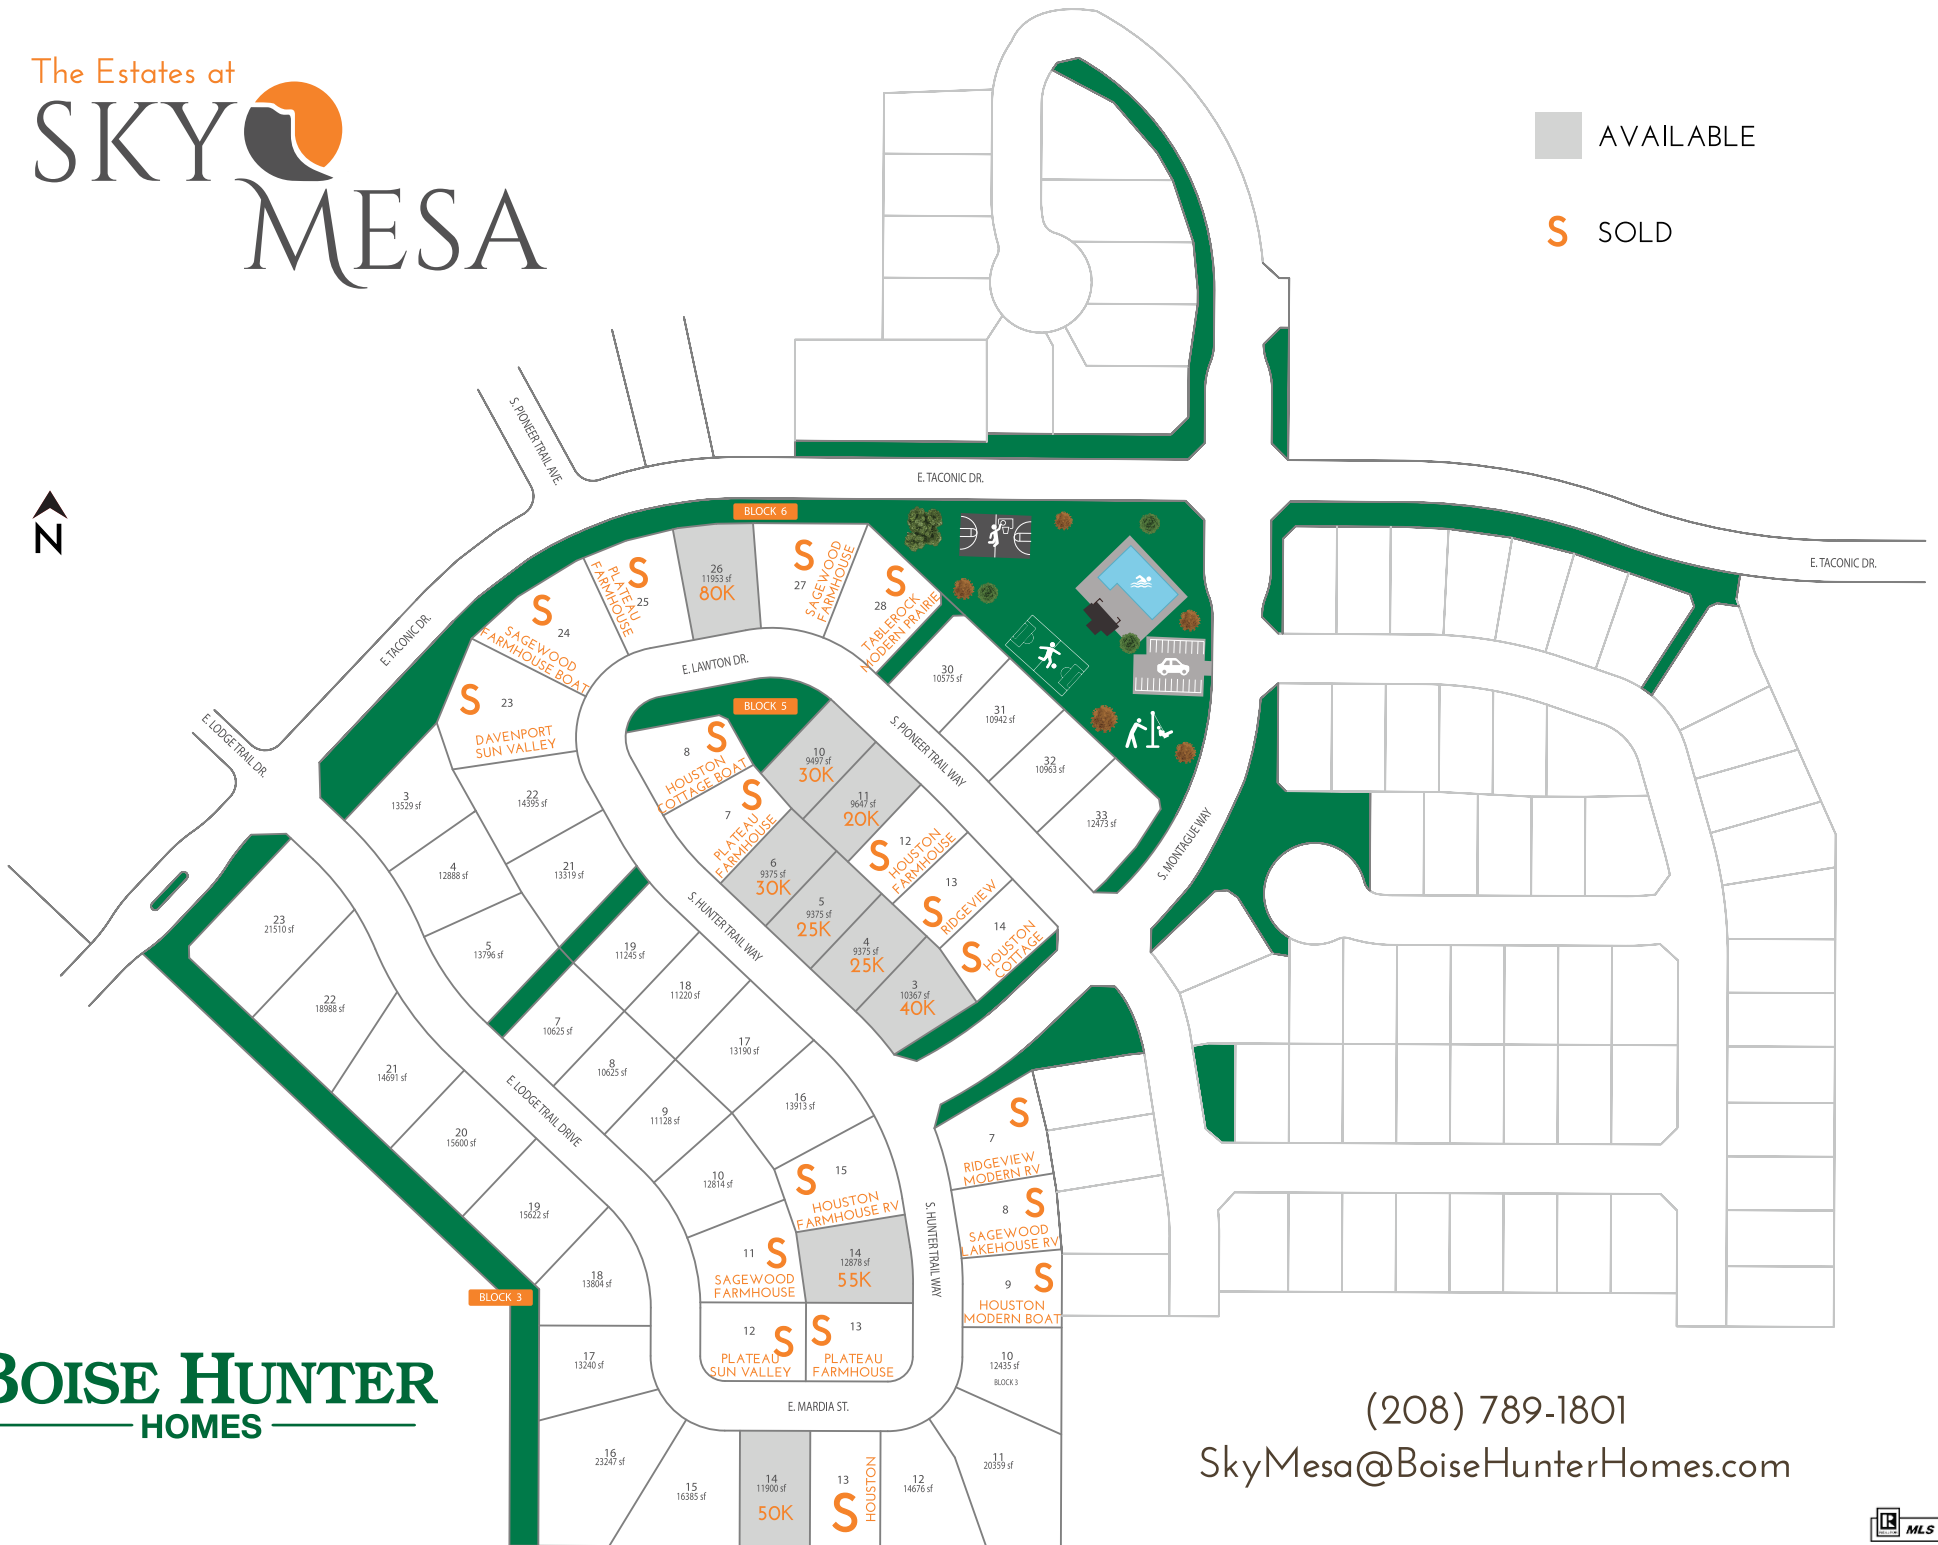

The Estates at
SKY
MESA

■ AVAILABLE

■ SOLD

BOISE HUNTER
HOMES

(208) 789-1801
SkyMesa@BoiseHunterHomes.com