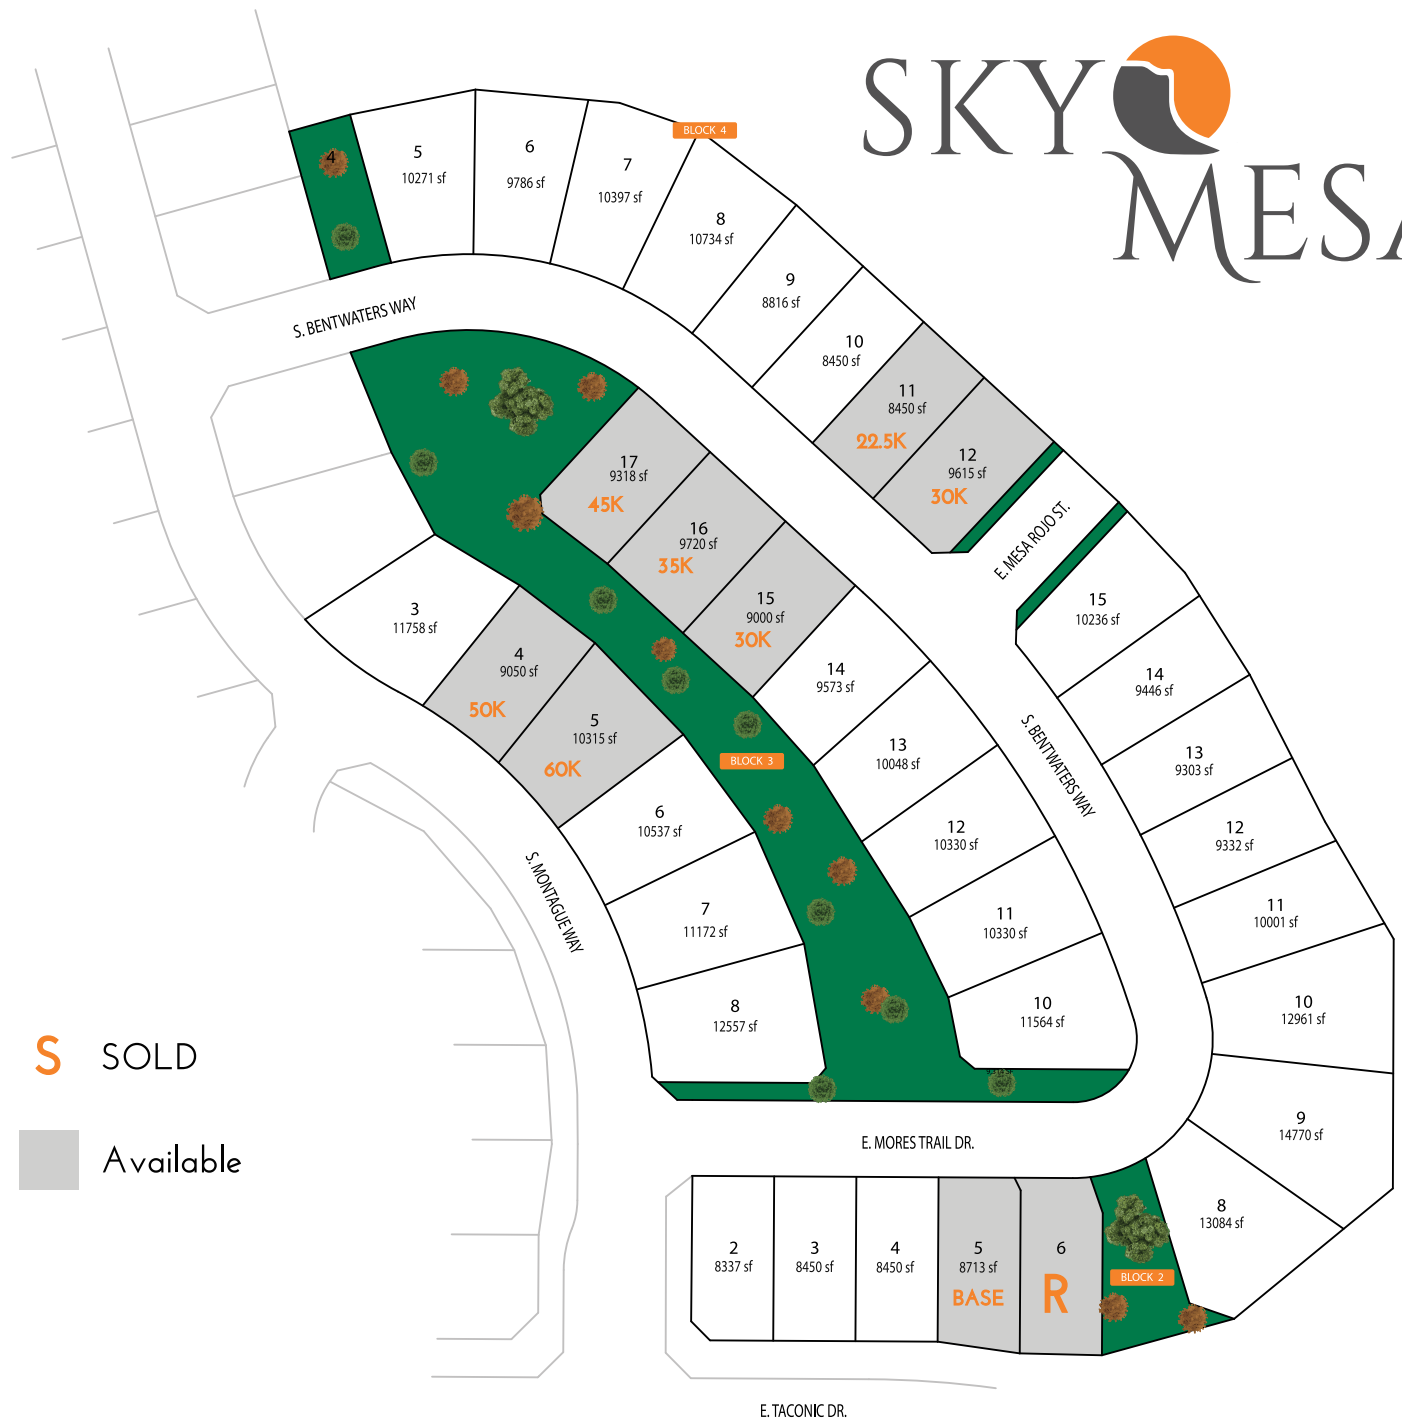

SKY MESA

S SOLD
Available