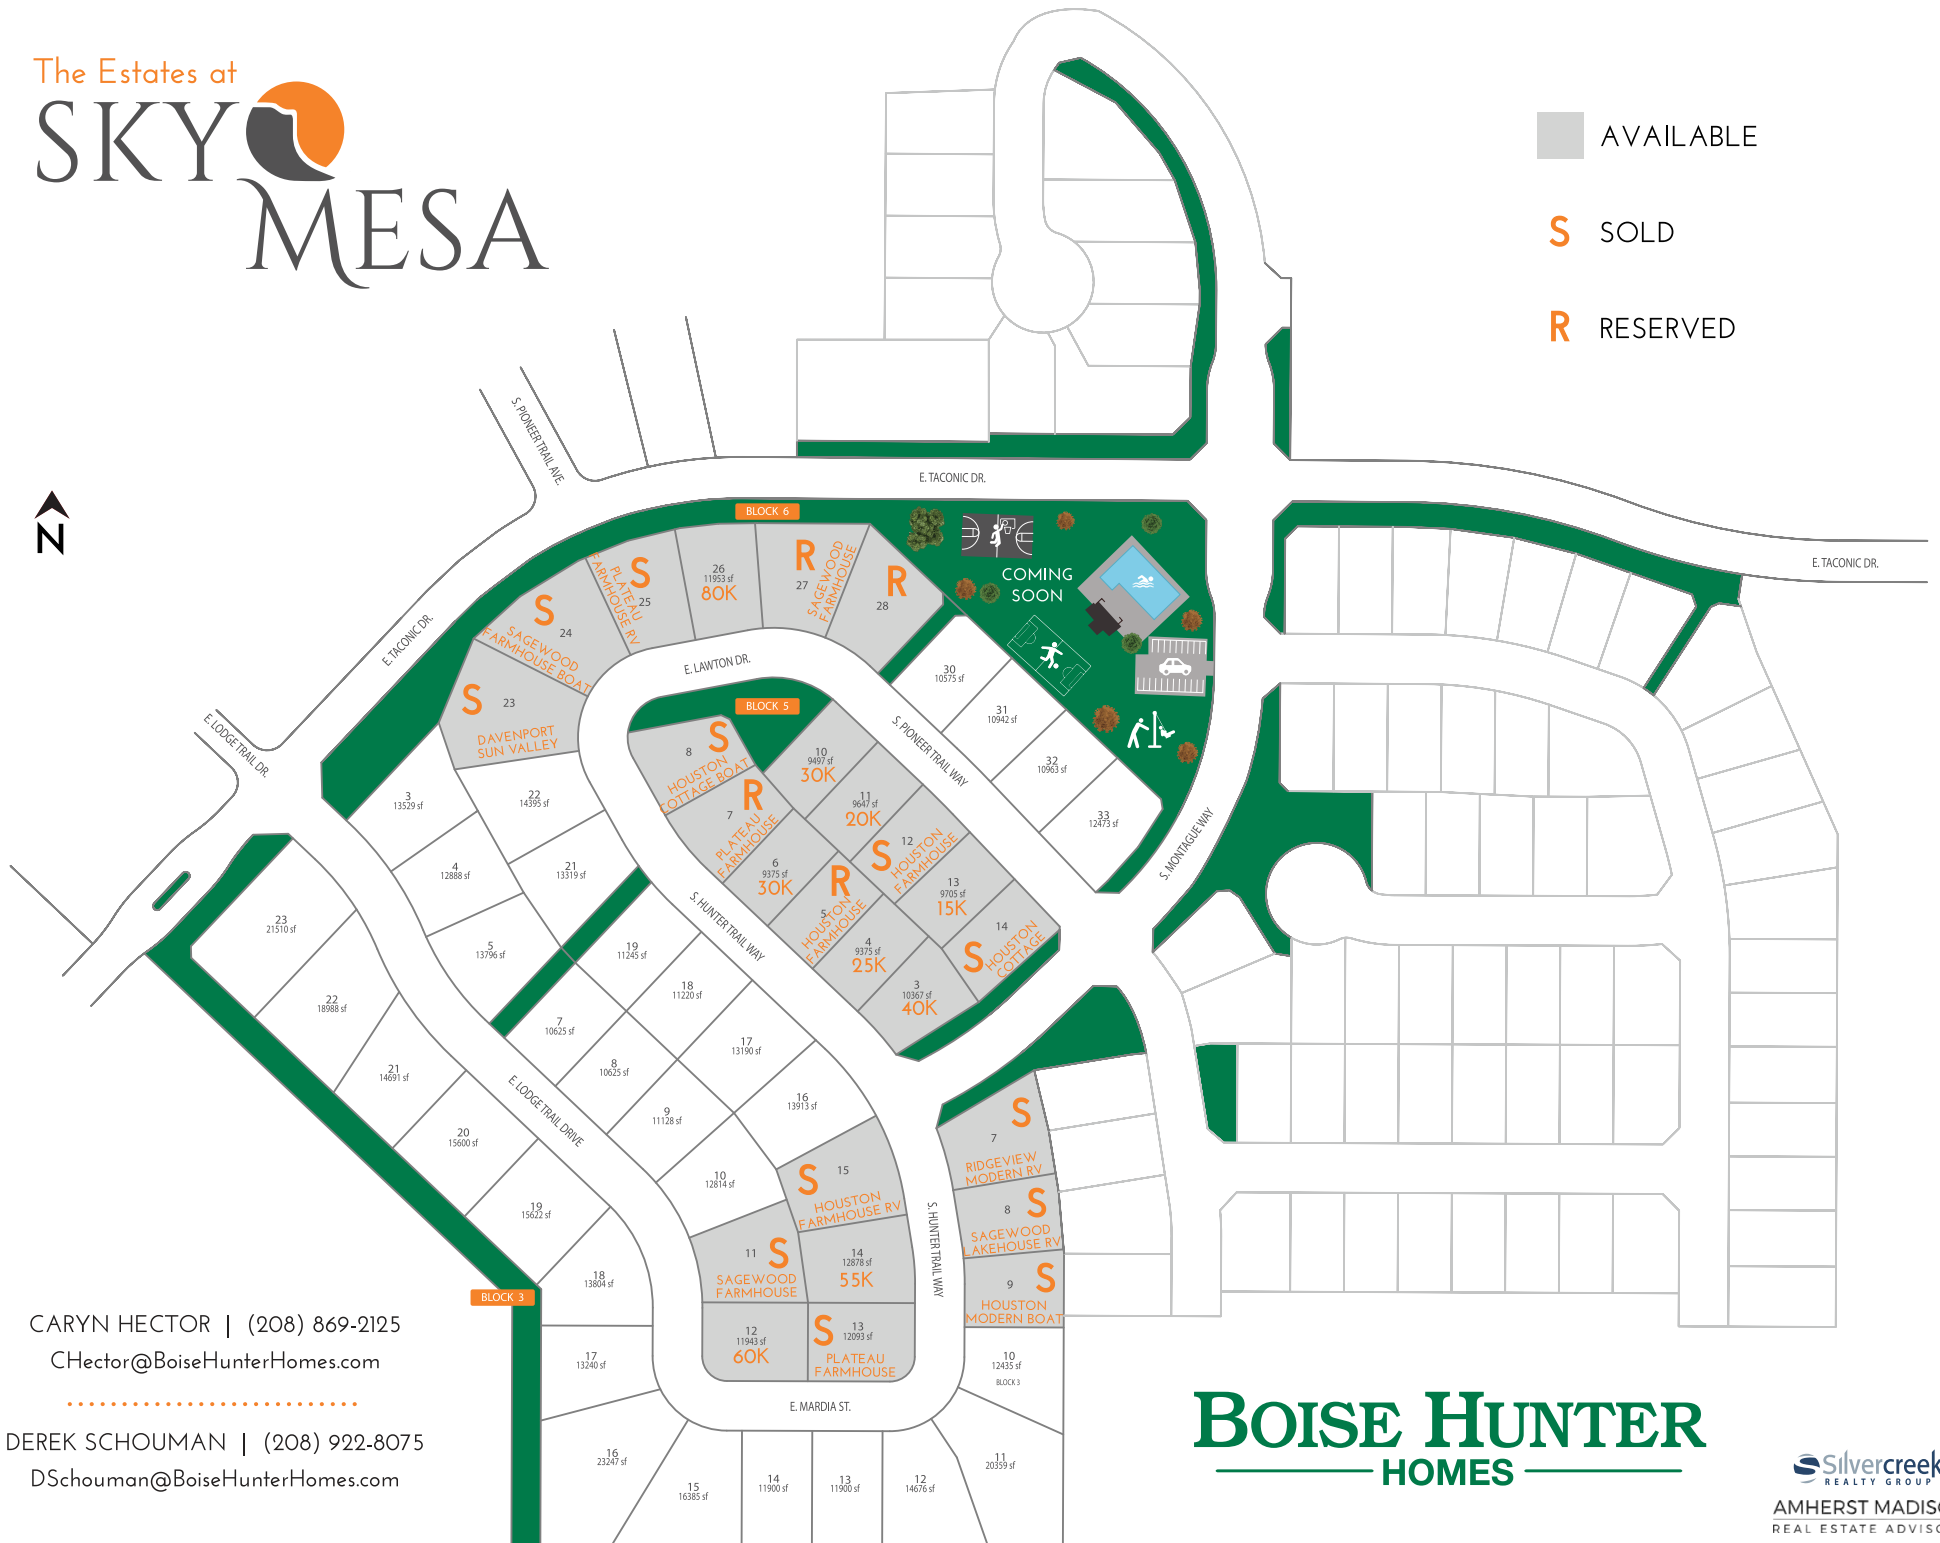

The Estates at
SKY
MESA

- AVAILABLE
- S SOLD
- R RESERVED

CARYN HECTOR | (208) 869-2125
CHector@BoiseHunterHomes.com

DEREK SCHOUMAN | (208) 922-8075
DSchouman@BoiseHunterHomes.com

BOISE HUNTER
HOMES

Silvercreek
REALTY GROUP
AMHERST MADISON
REAL ESTATE ADVISORS

Information subject to change without notice. Updated 3-6-20