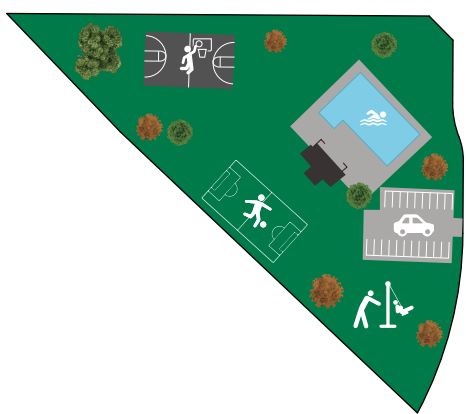

SKY MESA

DEREK SCHOUMAN | (208) 922-8075
DSchouman@BoiseHunterHomes.com

CARYN HECTOR | (208) 869-2125
CHector@BoiseHunterHomes.com

BOISE HUNTER HOMES