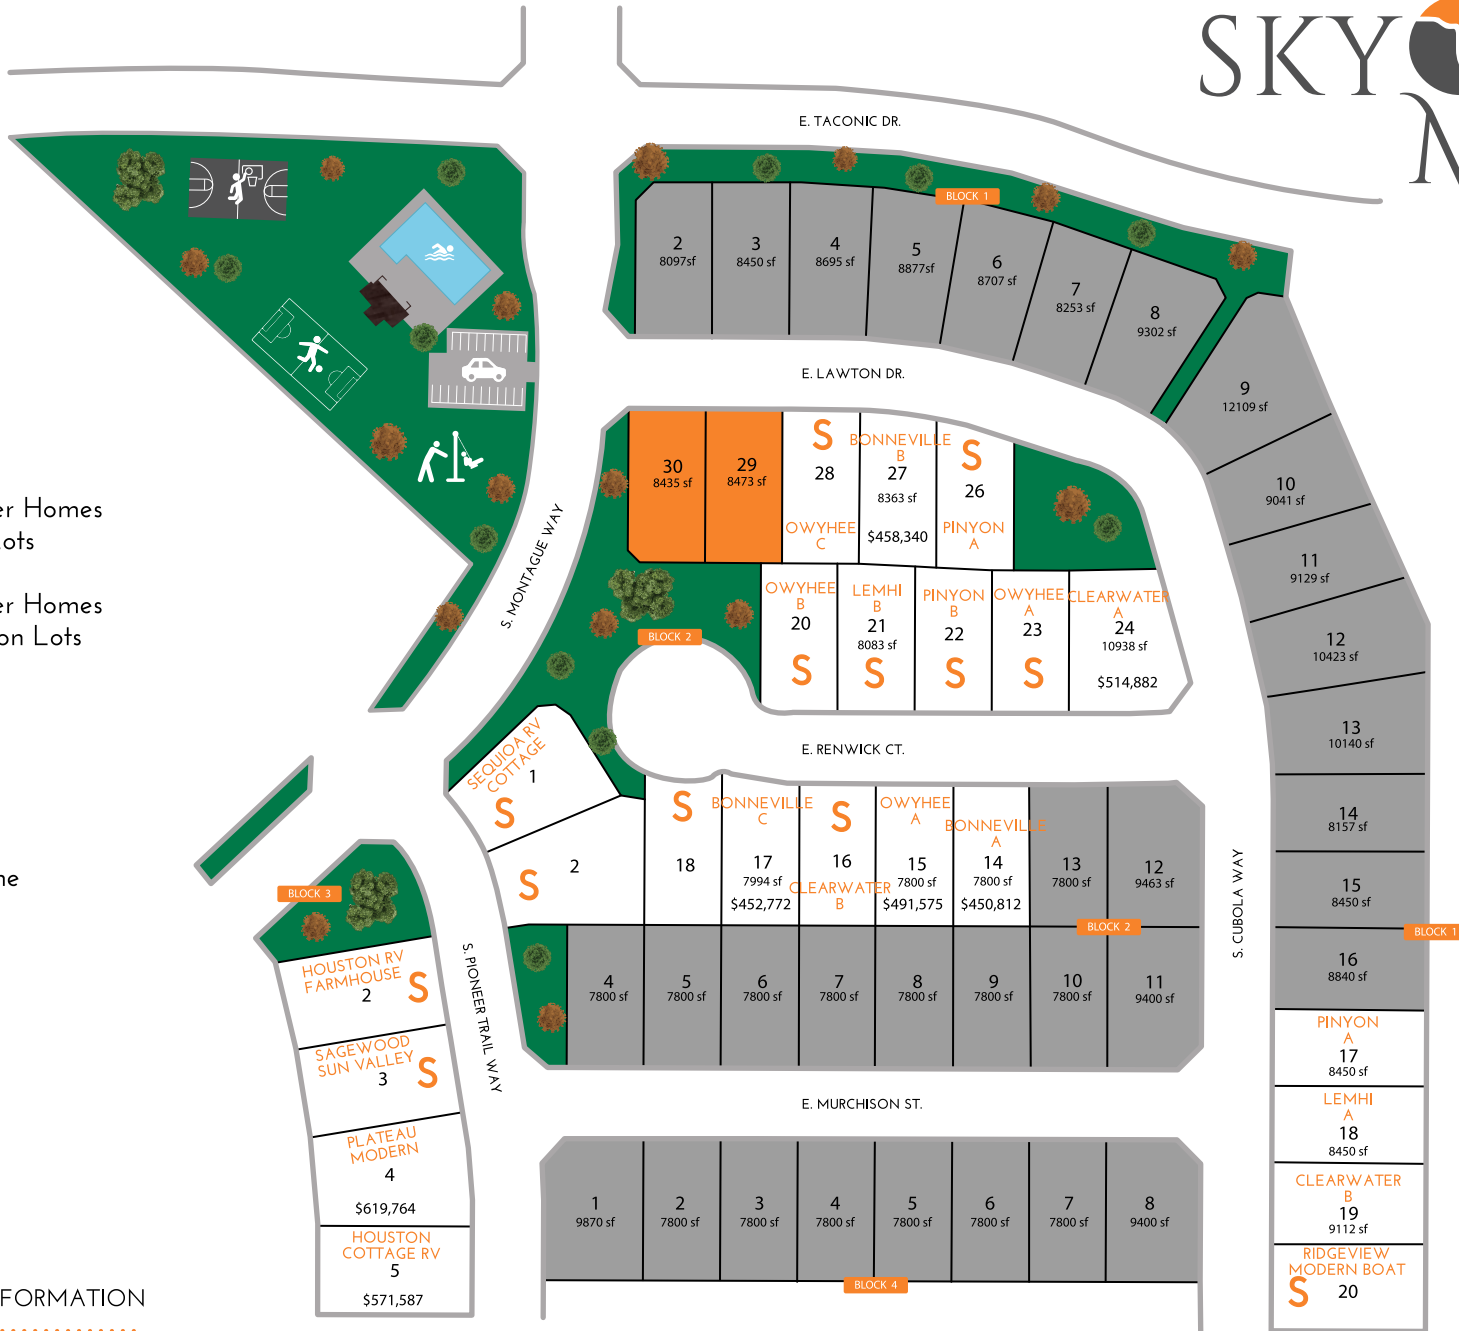

SKY MESA GREENS

- Boise Hunter Homes Available Lots
- Boise Hunter Homes Coming Soon Lots
- SOLD
- Unavailable
- Model Home

FOR MORE INFORMATION

DEREK SCHOUMAN | (208) 922-8075
DSchouman@BoiseHunterHomes.com

BOISE HUNTER HOMES

AMHERST MADISON
REAL ESTATE ADVISORS

Information subject to change without notice. Updated 1-20-20