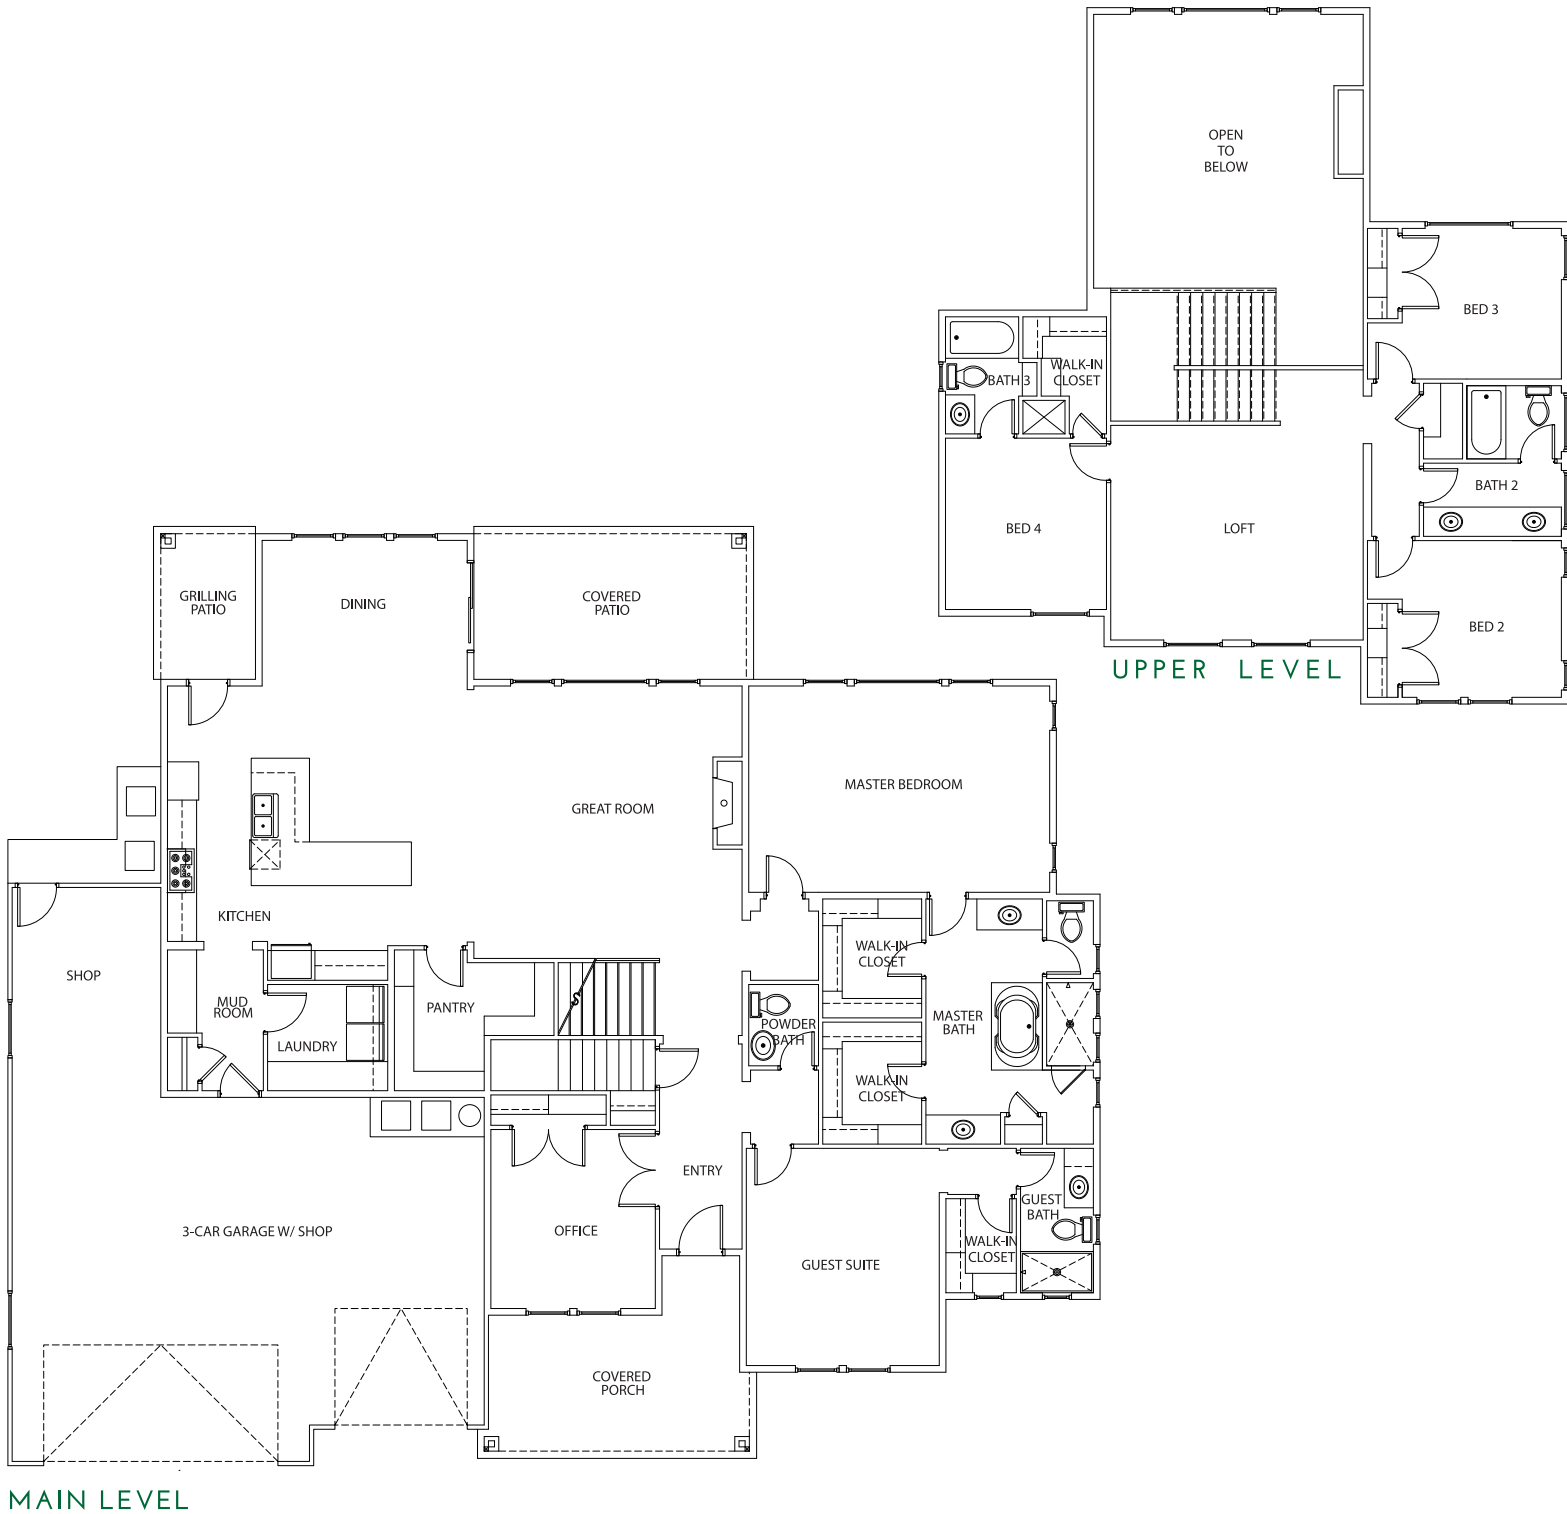

PLATEAU

 3610 SqFt

 5

 4.5

 3 + Shop

 Office + Loft

FARMHOUSE - A

MODERN PRAIRIE - B

PLATEAU

 3610 SqFt

 5

 4.5

 3 + Shop

 Office + Loft

MAIN LEVEL

UPPER LEVEL